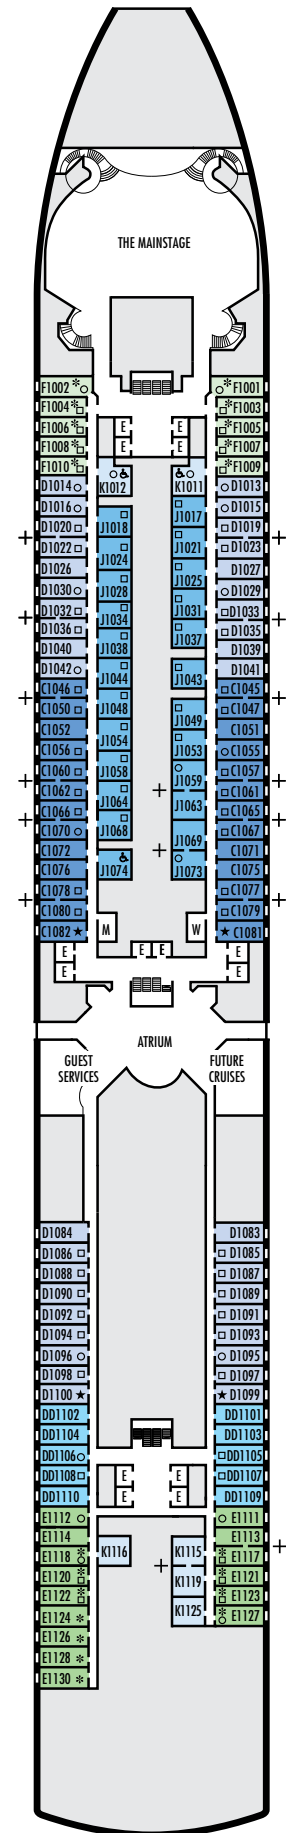

All information is subject to change.

STATEROOM SYMBOL LEGEND

- Quad (2 lower beds, 1 sofa bed, 1 upper)
- Triple (2 lower beds, 1 sofa bed)
- △ Partial sea view
- × Fully obstructed view
- + Connecting rooms
- * Shower only
- ♣ Single sink vanity, bathtub only
- ♠ Single sink vanity
- ◆ Staterooms have solid steel verandah railings instead of clear-view Plexiglas® railings

ACCESSIBILITY STATEROOM SYMBOL LEGEND

- ♿ Staterooms I-8033, VB6002, VB6001, J1074, K1012 & K1011 are fully accessible, roll-in shower only
- ▼ Suites SA7058 & SA7057 are fully accessible with single side approach to the bed, bathtub and roll-in shower. Suites SY5002 & SY5001 are fully accessible with single side approach to the bed, roll-in shower only.
- ★ Staterooms VA8119, VA8116, VA8026, VA8025, V6052, V6049, V5140, V5135, V5054, V5051, VA4134, VA4131, H4092, H4089, VA4052, VA4051, D1100, D1099, C1082 & C1081 are ambulatory accessible, roll-in shower only

For more information regarding accessibility features on our ships please visit the [Accessible Cruising](#) section of our website.

OCEAN-VIEW STATEROOMS

- C ■ D ■ DD ■ E ■ F

Large: 2 lower beds convertible to 1 queen-size bed, bathtub & shower.
Approximately 169–267 sq. ft.

INTERIOR STATEROOMS

- J ■ K

Large or Standard: 2 lower beds convertible to 1 queen-size bed, shower.
Approximately 141–284 sq. ft.

DECK 1—MAIN DECK Staterooms 1001–1130

Main Deck

EURODAM

DECK PLANS & STATEROOMS