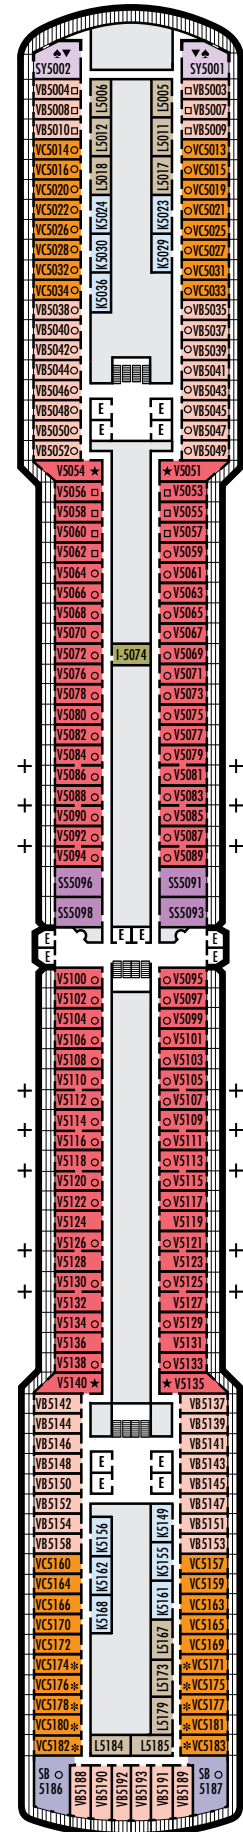

For more information regarding accessibility features on our ships please visit the [Accessible Cruising](#) section of our website.

VERANDAH SUITES

SB

Neptune Suites: 2 lower beds convertible to 1 king-size bed, bathroom with dual-sink vanity, full-size whirlpool bath & shower & additional shower stall, large sitting area, dressing room, private verandah, 1 sofa bed for 2 persons, floor-to-ceiling windows. Approximately 506–590 sq. ft. including verandah.

SS SY

Signature Suites: 2 lower beds convertible to 1 queen-size bed, bathroom with dual-sink vanity, full-size whirlpool bath & shower & additional shower stall, large sitting area, private verandah, 1 sofa bed for 1 person, floor-to-ceiling windows. Approximately 273–456 sq. ft. including verandah.

VERANDAH STATEROOMS

V VB VC

Verandah: 2 lower beds convertible to 1 queen-size bed, bathtub & shower, sitting area, private verandah, floor-to-ceiling windows. Approximately 213–379 sq. ft. including verandah.

INTERIOR STATEROOMS

I

Large: 2 lower beds convertible to 1 queen-size bed, shower. Approximately 141–284 sq. ft.

K

Large or Standard: 2 lower beds convertible to 1 queen-size bed, shower. Approximately 141–284 sq. ft.

L

Standard: 2 lower beds convertible to 1 queen-size bed, shower. Approximately 141–284 sq. ft.

Verandah Deck