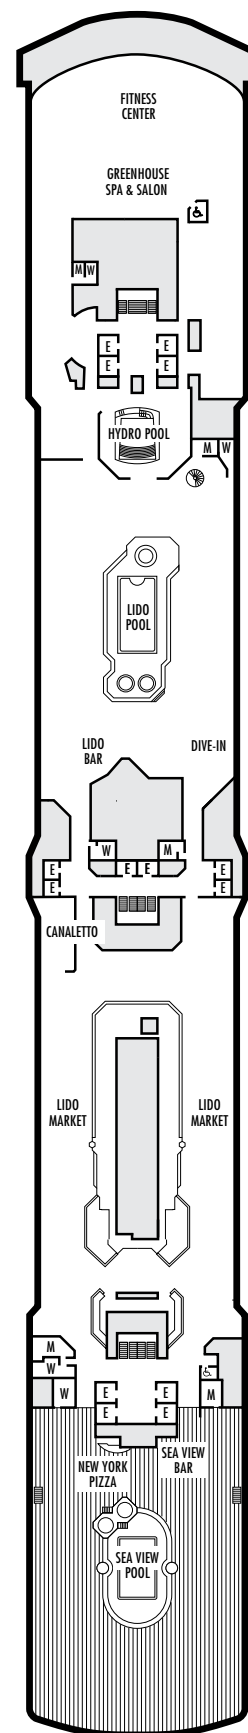

Important Note: Not all staterooms within each category have the same furniture configuration and/or facilities. Appropriate symbols within the rooms on the deck plans describe differences from the stateroom descriptions below.

All information is subject to change.

STATEROOM SYMBOL LEGEND

- Quad (2 lower beds, 1 sofa bed, 1 upper)
- Triple (2 lower beds, 1 sofa bed)
- △ Partial sea view
- × Fully obstructed view
- + Connecting rooms
- Shower only
- ♣ Single sink vanity, bathtub only
- ♠ Single sink vanity
- Staterooms have solid steel verandah railings instead of clear-view Plexiglas® railings

ACCESSIBILITY

STATEROOM SYMBOL LEGEND

- ♿ Staterooms I-8033, VB6002, VB6001, J1074, K1012 & K1011 are fully accessible, roll-in shower only
- ▼ Suites SA7058 & SA7057 are fully accessible with single side approach to the bed, bathtub and roll-in shower. Suites SY5002 & SY5001 are fully accessible with single side approach to the bed, roll-in shower only.
- ★ Staterooms VA8119, VA8116, VA8026, VA8025, V6052, V6049, V5140, V5135, V5054, V5051, VA4134, VA4131, H4092, H4089, VA4052, VA4051, D1100, D1099, C1082 & C1081 are ambulatory accessible, roll-in shower only

For more information regarding accessibility features on our ships please visit the [Accessible Cruising](#) section of our website.

Lido Deck