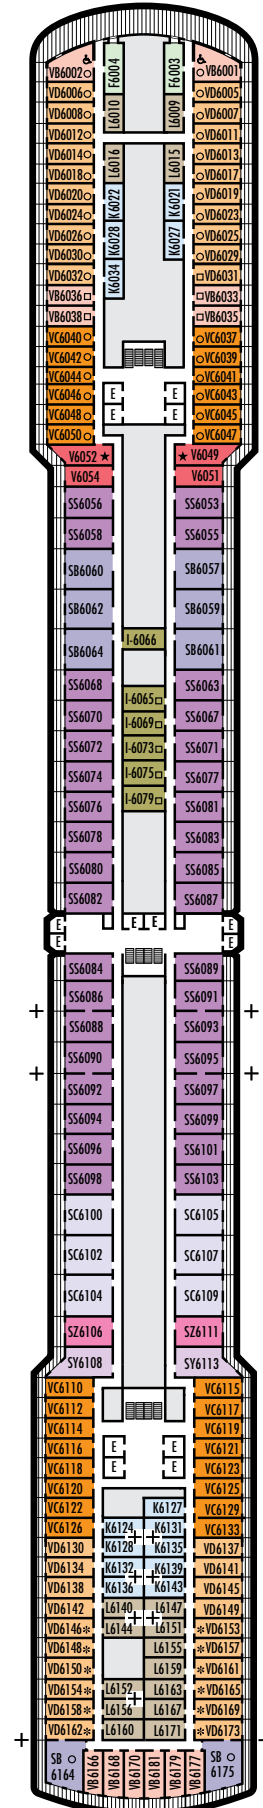

ACCESSIBILITY

STATEROOM SYMBOL LEGEND

- ♿ Staterooms I-8033, VB6002, VB6001, J1074, K1012 & K1011 are fully accessible, roll-in shower only
- ▼ Suites SA7058 & SA7057 are fully accessible with single side approach to the bed, bathtub and roll-in shower. Suites SY5002 & SY5001 are fully accessible with single side approach to the bed, roll-in shower only.
- ★ Staterooms VA8119, VA8116, VA8026, VA8025, V6052, V6049, V5140, V5135, V5054, V5051, VA4134, VA4131, H4092, H4089, VA4052, VA4051, D1100, D1099, C1082 & C1081 are ambulatory accessible, roll-in shower only

VERANDAH STATEROOMS

VA VB VC VE VF VH

Verandah: 2 lower beds convertible to 1 queen-size bed, bathtub & shower, sitting area, private verandah, floor-to-ceiling windows. Approximately 213–379 sq. ft. including verandah.

INTERIOR STATEROOMS

I

Large: 2 lower beds convertible to 1 queen-size bed, shower. Approximately 141–284 sq. ft.

K

Large or Standard: 2 lower beds convertible to 1 queen-size bed, shower. Approximately 141–284 sq. ft.

■ K

Large or Standard: 2 lower beds convertible to 1 queen-size bed, shower. Approximately 141–284 sq. ft.

■ L

Standard: 2 lower beds convertible to 1 queen-size bed, shower. Approximately 141–284 sq. ft.