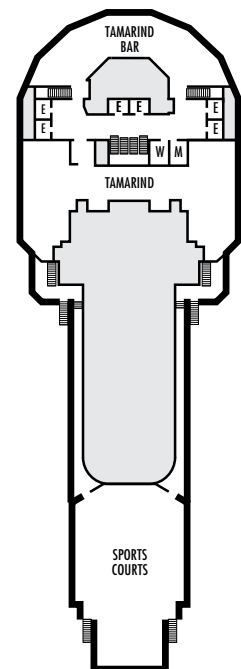

All information is subject to change.

STATEROOM SYMBOL LEGEND

- Quad (2 lower beds, 1 sofa bed, 1 upper)
- Triple (2 lower beds, 1 sofa bed)
- △ Partial sea view
- × Fully obstructed view
- + Connecting rooms
- Shower only
- ♣ Single sink vanity, bathtub only
- ♠ Single sink vanity
- Staterooms have solid steel verandah railings instead of clear-view Plexiglas® railings

ACCESSIBILITY STATEROOM SYMBOL LEGEND

- ♿ Staterooms I-8033, VB6002, VB6001, J1074, K1012 & K1011 are fully accessible, roll-in shower only
- ▼ Suites SA7058 & SA7057 are fully accessible with single side approach to the bed, bathtub and roll-in shower. Suites SY5002 & SY5001 are fully accessible with single side approach to the bed, roll-in shower only.
- ★ Staterooms VA8119, VA8116, VA8026, VA8025, V6052, V6049, V5140, V5135, V5054, V5051, VA4134, VA4131, H4092, H4089, VA4052, VA4051, D1100, D1099, C1082 & C1081 are ambulatory accessible, roll-in shower only

For more information regarding accessibility features on our ships please visit the [Accessible Cruising](#) section of our website.

VERANDAH SPA STATEROOMS

VT

Verandah Spa: 2 lower beds convertible to 1 queen-size bed, bathtub & shower, sitting area, private verandah, floor-to-ceiling windows. VT staterooms have viewing balconies. Approximately 213–379 sq. ft. including verandah.

Panorama Deck