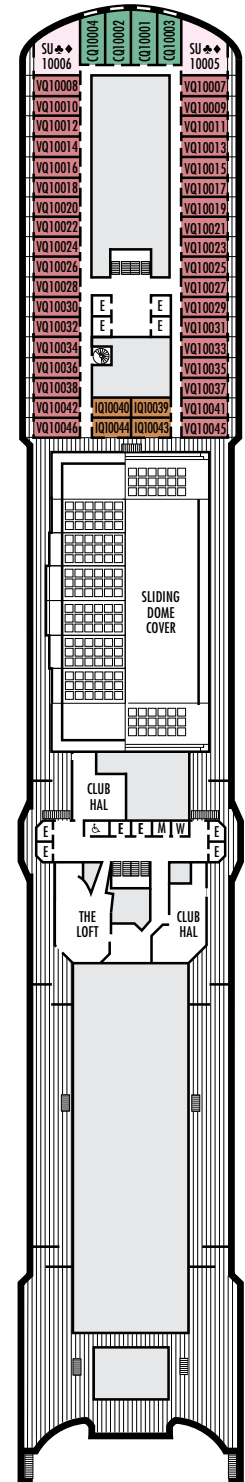

For more information regarding accessibility features on our ships please visit the [Accessible Cruising](#) section of our website.

VERANDAH SPA SUITES

SU

Signature Spa Suites: 2 lower beds convertible to 1 queen-size bed, bathroom with dual-sink vanity, full-size whirlpool bath & shower & additional shower stall, large sitting area, private verandah, 1 sofa bed for 1 person, floor-to-ceiling windows. Approximately 273–456 sq. ft. including verandah.

VERANDAH SPA STATEROOMS

VQ

Verandah Spa: 2 lower beds convertible to 1 queen-size bed, bathtub & shower, sitting area, private verandah, floor-to-ceiling windows. Approximately 213–379 sq. ft. including verandah.

OCEAN-VIEW SPA STATEROOMS

CQ

Large Ocean-view Spa: 2 lower beds convertible to 1 queen-size bed, bathtub & shower. Approximately 169–267 sq. ft.

INTERIOR SPA STATEROOMS

IQ

Large Interior Spa: 2 lower beds convertible to 1 queen-size bed, shower. Staterooms IQ10043 and IQ10044 have fully obstructed views. Approximately 141–284 sq. ft.

Panorama Deck