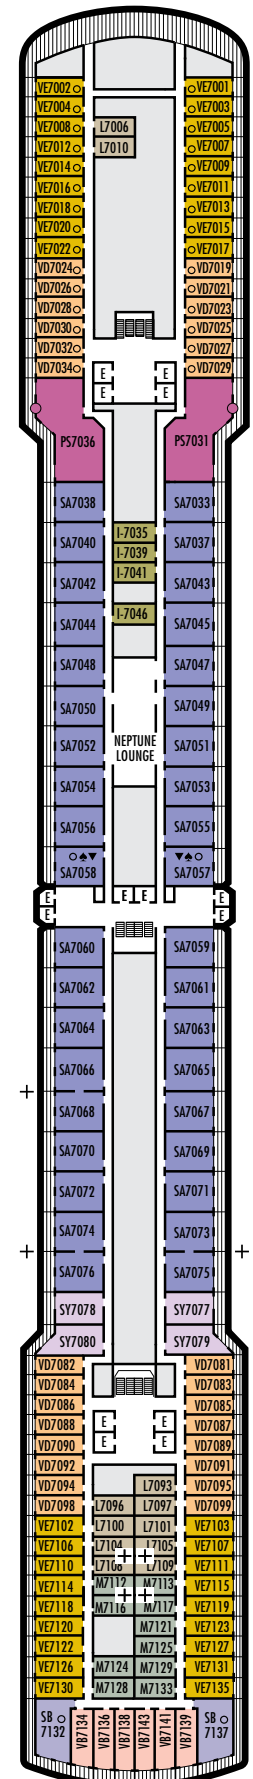

Approximately 1,357 sq. ft. including verandah.

SA SB

Neptune Suites: 2 lower beds convertible to 1 king-size bed, bathroom with dual-sink vanity, full-size whirlpool bath & shower & additional shower stall, large sitting area, dressing room, private verandah, 1 sofa bed for 2 persons, floor-to-ceiling windows.

Approximately 506–590 sq. ft. including verandah.

SY

Signature Suites: 2 lower beds convertible to 1 queen-size bed, bathroom with dual-sink vanity, full-size whirlpool bath & shower & additional shower stall, large sitting area, private verandah, 1 sofa bed for 1 person, floor-to-ceiling windows.

Approximately 273–456 sq. ft. including verandah.

VERANDAH STATEROOMS

VB VD VE

Verandah: 2 lower beds convertible to 1 queen-size bed, bathtub & shower, sitting area, private verandah, floor-to-ceiling windows.

Approximately 213–379 sq. ft. including verandah.

INTERIOR STATEROOMS

I

Large: 2 lower beds convertible to 1 queen-size bed, shower.

Approximately 141–284 sq. ft.

L M

Standard: 2 lower beds convertible to 1 queen-size bed, shower.

Approximately 141–284 sq. ft.

Rotterdam Deck