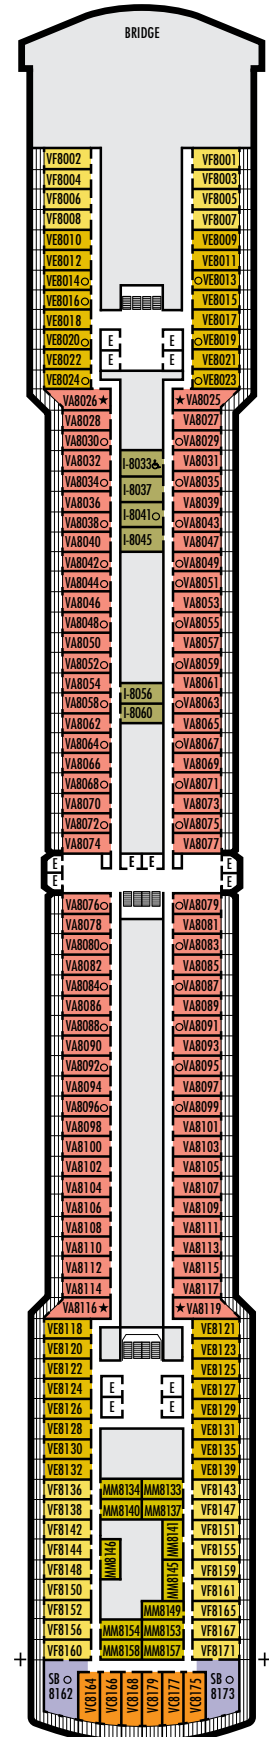

For more information regarding accessibility features on our ships please visit the [Accessible Cruising](#) section of our website.

VERANDAH SUITES

SB

Neptune Suites: 2 lower beds convertible to 1 king-size bed, bathroom with dual-sink vanity, full-size whirlpool bath & shower & additional shower stall, large sitting area, dressing room, private verandah, 1 sofa bed for 2 persons, floor-to-ceiling windows.
Approximately 506–590 sq. ft. including verandah.

VERANDAH STATEROOMS

VA VC VE VF

Verandah: 2 lower beds convertible to 1 queen-size bed, bathtub & shower, sitting area, private verandah, floor-to-ceiling windows.
Approximately 213–379 sq. ft. including verandah.

INTERIOR STATEROOMS

I

Large: 2 lower beds convertible to 1 queen-size bed, shower.
Approximately 141–284 sq. ft.

MM

Standard: 2 lower beds convertible to 1 queen-size bed, shower.
Approximately 141–284 sq. ft.

Navigation Deck