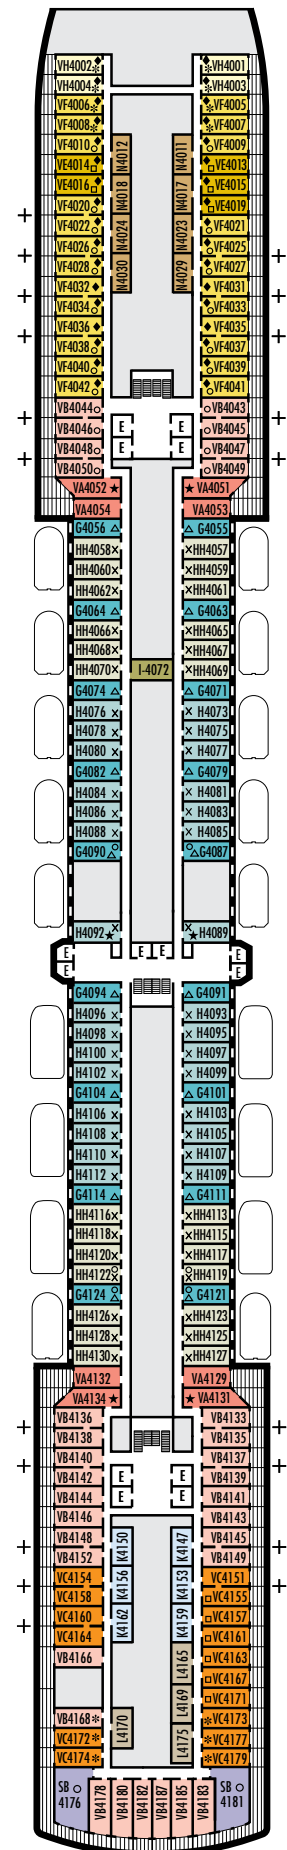

For more information regarding accessibility features on our ships please visit the [Accessible Cruising](#) section of our website.

VERANDAH SUITES

SB

Neptune Suites: 2 lower beds convertible to 1 king-size bed, bathroom with dual-sink vanity, full-size whirlpool bath & shower & additional shower stall, large sitting area, dressing room, private verandah, 1 sofa bed for 2 persons, floor-to-ceiling windows. Approximately 506–590 sq. ft. including verandah.

VERANDAH STATEROOMS

VA VB VC VE VF VH

Verandah: 2 lower beds convertible to 1 queen-size bed, bathtub & shower, sitting area, private verandah, floor-to-ceiling windows. Approximately 213–379 sq. ft. including verandah.

OCEAN-VIEW STATEROOMS

G H HH

Large: 2 lower beds convertible to 1 queen-size bed, bathtub & shower. All G-category staterooms have partial sea views. All H- & HH-category staterooms have fully obstructed views. Approximately 169–267 sq. ft.

INTERIOR STATEROOMS

I

Large: 2 lower beds convertible to 1 queen-size bed, shower. Approximately 141–284 sq. ft.

K

Large or Standard: 2 lower beds convertible to 1 queen-size bed, shower. Approximately 141–284 sq. ft.

L N

Standard: 2 lower beds convertible to 1 queen-size bed, shower. Approximately 141–284 sq. ft.

Upper Promenade Deck