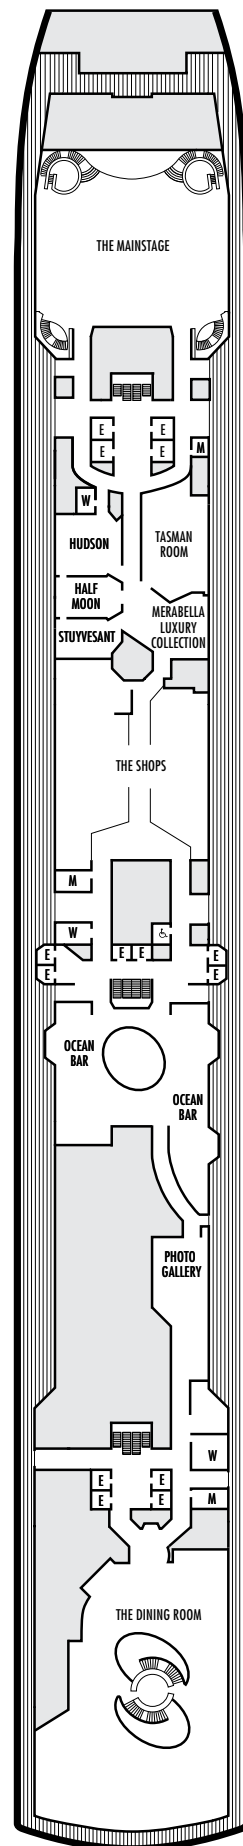

EURODAM

DECK PLANS & STATEROOMS

The deck plans are color-coded by category of stateroom, and the category letter precedes the stateroom number in each room. All staterooms are equipped with interactive LED television with On Demand movies, programming and multichannel music; mini-bar; mini-safe; data port; telephone.

Important Note: Not all staterooms within each category have the same furniture configuration and/or facilities. Appropriate symbols within the rooms on the deck plans describe differences from the stateroom descriptions below.

All information is subject to change.

STATEROOM SYMBOL LEGEND

- Quad (2 lower beds, 1 sofa bed, 1 upper)
- Triple (2 lower beds, 1 sofa bed)
- △ Partial sea view
- × Fully obstructed view
- + Connecting rooms
- Shower only
- ♣ Single sink vanity, bathtub only
- ♠ Single sink vanity
- Staterooms have solid steel verandah railings instead of clear-view Plexiglas® railings

ACCESSIBILITY

STATEROOM SYMBOL LEGEND

- ♿ Staterooms I-8033, VB6002, VB6001, J1074, K1012 & K1011 are fully accessible, roll-in shower only
- ▼ Suites SA7058 & SA7057 are fully accessible with single side approach to the bed, bathtub and roll-in shower. Suites SY5002 & SY5001 are fully accessible with single side approach to the bed, roll-in shower only.
- ★ Staterooms VA8119, VA8116, VA8026, VA8025, V6052, V6049, V5140, V5135, V5054, V5051, VA4134, VA4131, H4092, H4089, VA4052, VA4051, D1100, D1099, C1082 & C1081 are ambulatory accessible, roll-in shower only

For more information regarding accessibility features on our ships please visit the [Accessible Cruising](#) section of our website.

Promenade Deck