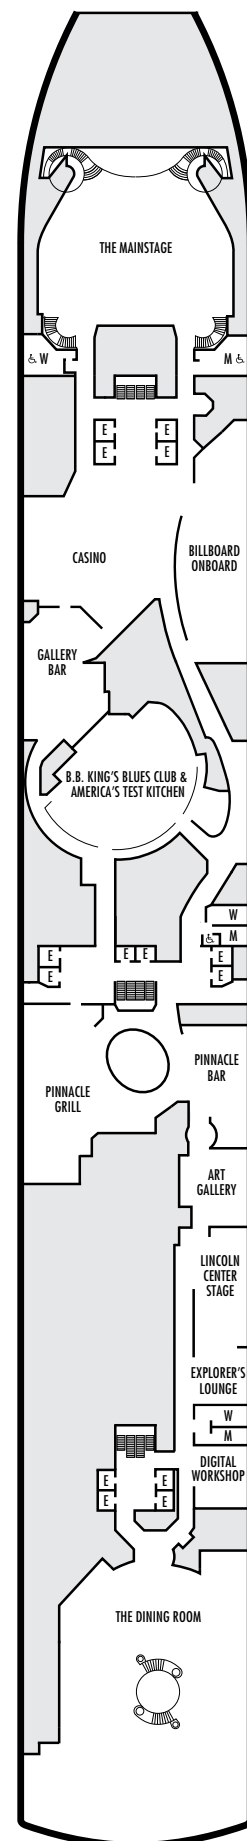

EURODAM

DECK PLANS & STATEROOMS

The deck plans are color-coded by category of stateroom, and the category letter precedes the stateroom number in each room. All staterooms are equipped with interactive LED television with On Demand movies, programming and multichannel music; mini-bar; mini-safe; data port; telephone.

Important Note: Not all staterooms within each category have the same furniture configuration and/or facilities. Appropriate symbols within the rooms on the deck plans describe differences from the stateroom descriptions below.

All information is subject to change.

STATEROOM SYMBOL LEGEND

- Quad (2 lower beds, 1 sofa bed, 1 upper)
- Triple (2 lower beds, 1 sofa bed)
- △ Partial sea view
- × Fully obstructed view
- + Connecting rooms
- Shower only
- ♣ Single sink vanity, bathtub only
- ♠ Single sink vanity
- Staterooms have solid steel verandah railings instead of clear-view Plexiglas® railings

ACCESSIBILITY

STATEROOM SYMBOL LEGEND

- ♿ Staterooms I-8033, VB6002, VB6001, J1074, K1012 & K1011 are fully accessible, roll-in shower only
- ▼ Suites SA7058 & SA7057 are fully accessible with single side approach to the bed, bathtub and roll-in shower. Suites SY5002 & SY5001 are fully accessible with single side approach to the bed, roll-in shower only.
- ★ Staterooms VA8119, VA8116, VA8026, VA8025, V6052, V6049, V5140, V5135, V5054, V5051, VA4134, VA4131, H4092, H4089, VA4052, VA4051, D1100, D1099, C1082 & C1081 are ambulatory accessible, roll-in shower only

For more information regarding accessibility features on our ships please visit the [Accessible Cruising](#) section of our website.