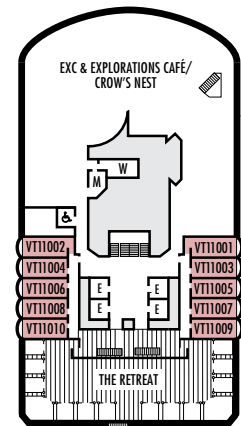

All information is subject to change.

STATEROOM SYMBOL LEGEND

- Quad (2 lower beds, 1 sofa bed, 1 upper)
- Triple (2 lower beds, 1 sofa bed)
- △ Partial sea view
- × Fully obstructed view
- + Connecting rooms
- Shower only
- ♣ Single sink vanity, bathtub only
- ♠ Single sink vanity
- Staterooms have solid steel verandah railings instead of clear-view Plexiglas® railings

ACCESSIBILITY STATEROOM SYMBOL LEGEND

- ♿ Staterooms I-8033, VB6002, VB6001, J1074, K1012 & K1011 are fully accessible, roll-in shower only
- ▼ Suites SA7058 & SA7057 are fully accessible with single side approach to the bed, bathtub and roll-in shower. Suites SY5002 & SY5001 are fully accessible with single side approach to the bed, roll-in shower only.
- ★ Staterooms VA8119, VA8116, VA8026, VA8025, V6052, V6049, V5140, V5135, V5054, V5051, VA4134, VA4131, H4092, H4089, VA4052, VA4051, D1100, D1099, C1082 & C1081 are ambulatory accessible, roll-in shower only

For more information regarding accessibility features on our ships please visit the [Accessible Cruising](#) section of our website.

VERANDAH SPA STATEROOMS

VT

Verandah Spa: 2 lower beds convertible to 1 queen-size bed, bathtub & shower, sitting area, private verandah, floor-to-ceiling windows. VT staterooms have viewing balconies. Approximately 213–379 sq. ft. including verandah.

Panorama Deck