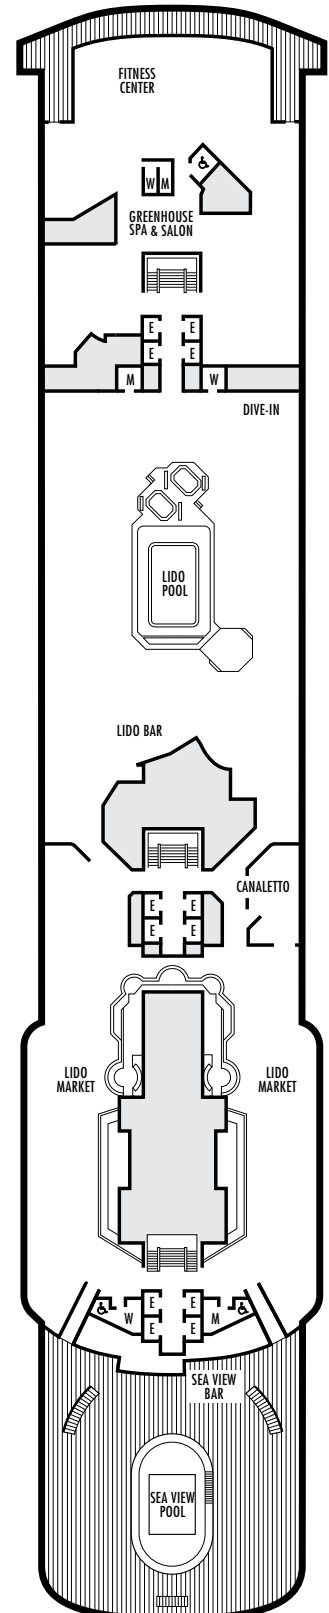

Important Note: Not all staterooms within each category have the same furniture configuration and/or facilities. Appropriate symbols within the rooms on the deck plans describe differences from the stateroom descriptions below.

All information is subject to change.

STATEROOM SYMBOL LEGEND

- Quad (2 lower beds, 1 sofa bed, 1 upper)
- Triple (2 lower beds, 1 sofa bed)
- ☆ 2 lower beds not convertible to a queen-size
- △ Partial sea view
- X Fully obstructed view
- Bathtub & shower
- + Connecting rooms
- These staterooms have portholes instead of windows

ACCESSIBILITY STATEROOM SYMBOL LEGEND

- ♿ Suites B7088, B7087, B6228 & B6225 and stateroom EE3429 are fully accessible, roll-in shower only
- ▼ Suite SA7034 is fully accessible with single side approach to the bed, bathtub & roll-in shower. Staterooms DA6104, G1805 & G1804 are fully accessible with single side approach to the bed, roll-in shower only.
- ★ Staterooms EE3396, EE3391, HH3431, HH3430, E2702, L2700, J2555, J2554, G2500, FF1964, FF1955, G1807 & G1806 are ambulatory accessible, roll-in shower only

For more information regarding accessibility features on our ships please visit the [Accessible Cruising](#) section of our website.

Lido Deck