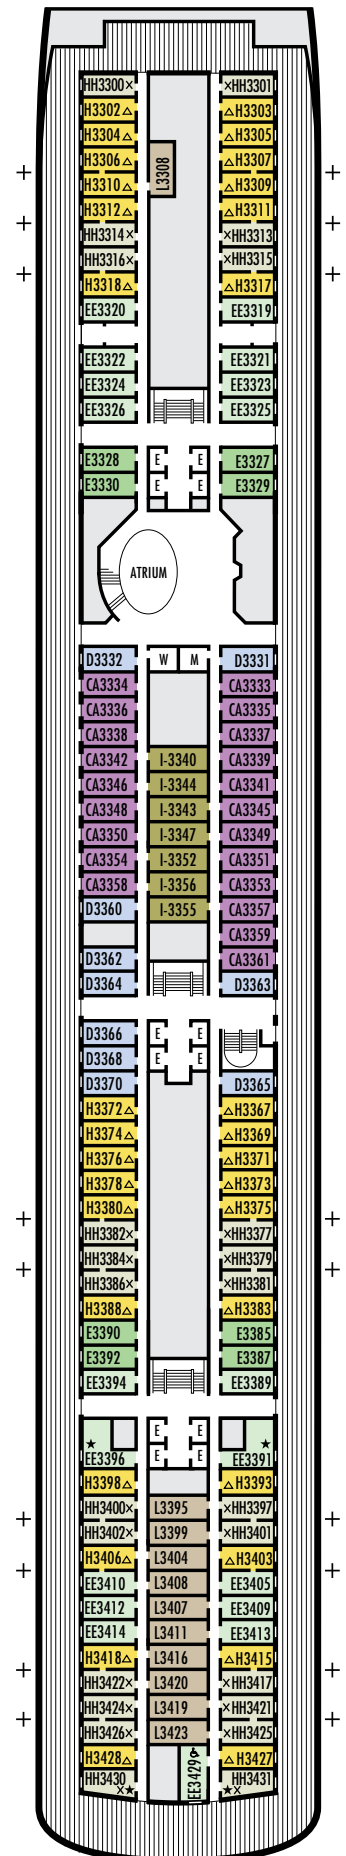

ACCESSIBILITY STATEROOM SYMBOL LEGEND

- ♿ Suites B7088, B7087, B6228 & B6225 and stateroom EE3429 are fully accessible, roll-in shower only
- ▼ Suite SA7034 is fully accessible with single side approach to the bed, bathtub & roll-in shower. Staterooms DA6104, G1805 & G1804 are fully accessible with single side approach to the bed, roll-in shower only.
- ★ Staterooms EE3396, EE3391, HH3431, HH3430, E2702, L2700, J2555, J2554, G2500, FF1964, FF1955, G1807 & G1806 are ambulatory accessible, roll-in shower only

For more information regarding accessibility features on our ships please visit the [Accessible Cruising](#) section of our website.

OCEAN-VIEW STATEROOMS

CA

Lanai: 2 lower beds convertible to 1 queen-size bed, shower. Sliding glass doors lead onto the walk-around Lower Promenade Deck. Approximately 196–240 sq. ft.

D E EE

Large: 2 lower beds convertible to 1 queen-size bed, shower. Approximately 140–319 sq. ft.

H HH

Large: 2 lower beds convertible to 1 queen-size bed, shower. All H-category staterooms have partial sea views. All HH-category staterooms have fully obstructed views. Approximately 140–319 sq. ft.

INTERIOR STATEROOMS

I L

Large: 2 lower beds convertible to 1 queen-size bed, shower. Approximately 182–293 sq. ft.

DECK 3—LOWER PROMENADE DECK Staterooms 3300–3431

Lower Promenade Deck