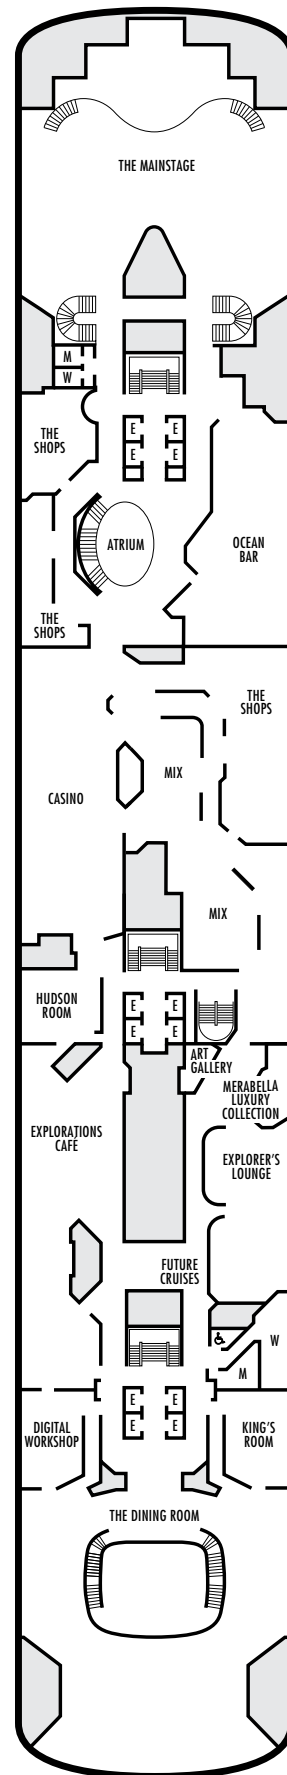

VOLENDAM

DECK PLANS & STATEROOMS

The deck plans are color-coded by category of stateroom, and the category letter precedes the stateroom number in each room. All staterooms are equipped with flat-panel television, DVD player, telephone and multichannel music.

Important Note: Not all staterooms within each category have the same furniture configuration and/or facilities. Appropriate symbols within the rooms on the deck plans describe differences from the stateroom descriptions below.

All information is subject to change.

STATEROOM SYMBOL LEGEND

- Quad (2 lower beds, 1 sofa bed, 1 upper)
- Triple (2 lower beds, 1 sofa bed)
- ☆ 2 lower beds not convertible to a queen-size
- △ Partial sea view
- × Fully obstructed view
- Bathtub & shower
- + Connecting rooms
- These staterooms have portholes instead of windows

ACCESSIBILITY STATEROOM SYMBOL LEGEND

- ♿ Suites B7088, B7087, B6228 & B6225 and stateroom EE3429 are fully accessible, roll-in shower only
- ▼ Suite SA7034 is fully accessible with single side approach to the bed, bathtub & roll-in shower. Staterooms DA6104, G1805 & G1804 are fully accessible with single side approach to the bed, roll-in shower only.
- ★ Staterooms EE3396, EE3391, HH3431, HH3430, E2702, L2700, J2555, J2554, G2500, FF1964, FF1955, G1807 & G1806 are ambulatory accessible, roll-in shower only

For more information regarding accessibility features on our ships please visit the [Accessible Cruising](#) section of our website.