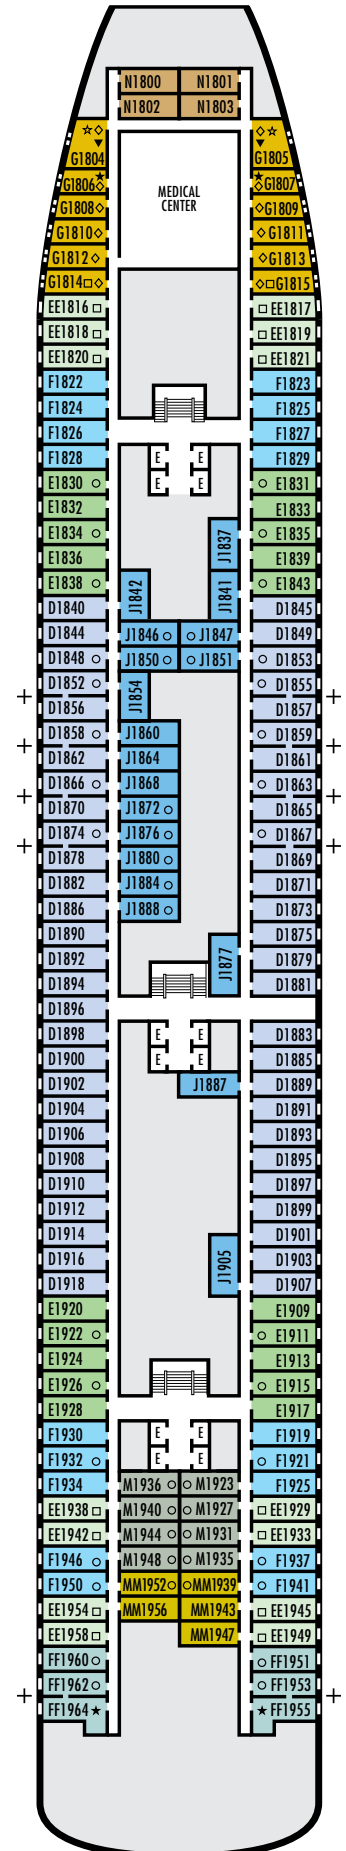

All information is subject to change.

STATEROOM SYMBOL LEGEND

- Quad (2 lower beds, 1 sofa bed, 1 upper)
- Triple (2 lower beds, 1 sofa bed)
- ☆ 2 lower beds not convertible to a queen-size
- △ Partial sea view
- X Fully obstructed view
- Bathtub & shower
- + Connecting rooms
- These staterooms have portholes instead of windows

ACCESSIBILITY STATEROOM SYMBOL LEGEND

- ♿ Suites B7088, B7087, B6228 & B6225 and stateroom EE3429 are fully accessible, roll-in shower only
- ▼ Suite SA7034 is fully accessible with single side approach to the bed, bathtub & roll-in shower. Staterooms DA6104, G1805 & G1804 are fully accessible with single side approach to the bed, roll-in shower only.
- ★ Staterooms EE3396, EE3391, HH3431, HH3430, E2702, L2700, J2555, J2554, G2500, FF1964, FF1955, G1807 & G1806 are ambulatory accessible, roll-in shower only

For more information regarding accessibility features on our ships please visit the [Accessible Cruising](#) section of our website.

OCEAN-VIEW STATEROOMS

- D E EE F FF

Large: 2 lower beds convertible to 1 queen-size bed, shower. Approximately 140–319 sq. ft.

G

Large: 2 lower beds convertible to 1 queen-size bed, shower. All G-category staterooms have portholes. Approximately 140–319 sq. ft.

INTERIOR STATEROOMS

- J M MM N

Large: 2 lower beds convertible to 1 queen-size bed, shower. Approximately 182–293 sq. ft.

DECK 1—DOLPHIN DECK Staterooms 1800–1964

Dolphin Deck