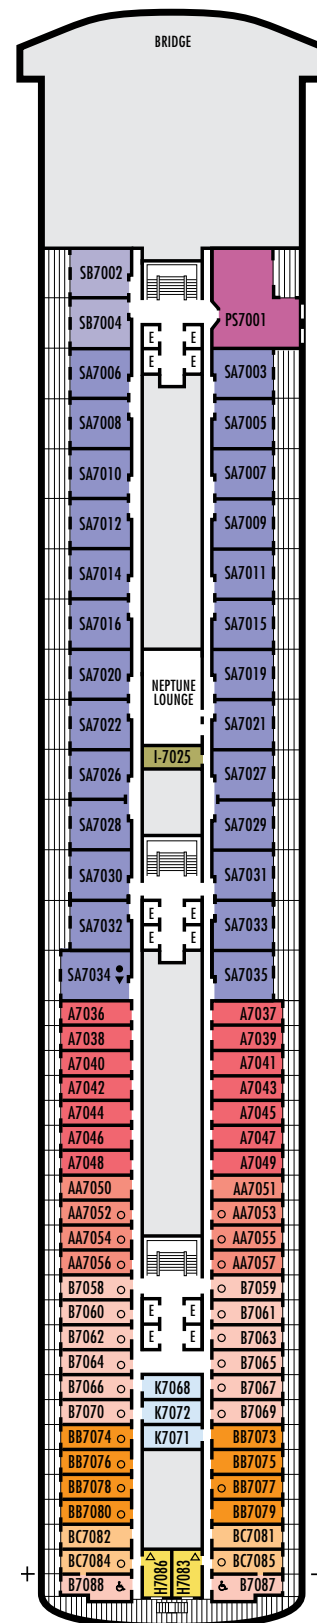

For more information regarding accessibility features on our ships please visit the [Accessible Cruising](#) section of our website.

VERANDAH SUITES

PS

Pinnacle Suite: Bedroom with 1 king-size bed, oversize whirlpool bath & shower, living room, dining room, dressing room, private verandah, pantry, 1 sofa bed for 2 persons, mini-bar, refrigerator, guest toilet, floor-to-ceiling windows. Approximately 1,296 sq. ft. including verandah.

SA SB

Neptune Suites: 2 lower beds convertible to 1 king-size bed, whirlpool bath & shower, large sitting area, dressing room, private verandah, 1 sofa bed for 2 persons, mini-bar, refrigerator, floor-to-ceiling windows. Approximately 558–566 sq. ft. including verandah.

A AA B BB BC

Vista Suites: 2 lower beds convertible to 1 queen-size bed, 1 sofa bed, whirlpool bath & shower, sitting area, private verandah, mini-bar, refrigerator, floor-to-ceiling windows. Approximately 297–379 sq. ft. including verandah.

OCEAN-VIEW STATEROOMS

H

Large: 2 lower beds convertible to 1 queen-size bed, shower. All H-category staterooms have partial sea views. Approximately 140–319 sq. ft.

INTERIOR STATEROOMS

K

Large: 2 lower beds convertible to 1 queen-size bed, shower. Approximately 182–293 sq. ft.

Navigation Deck