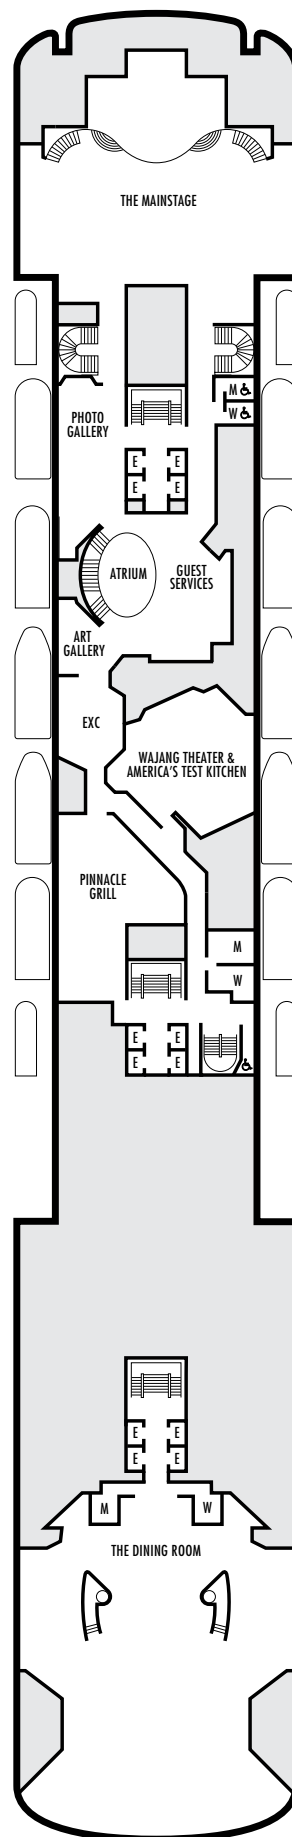

DECK 4—PROMENADE DECK