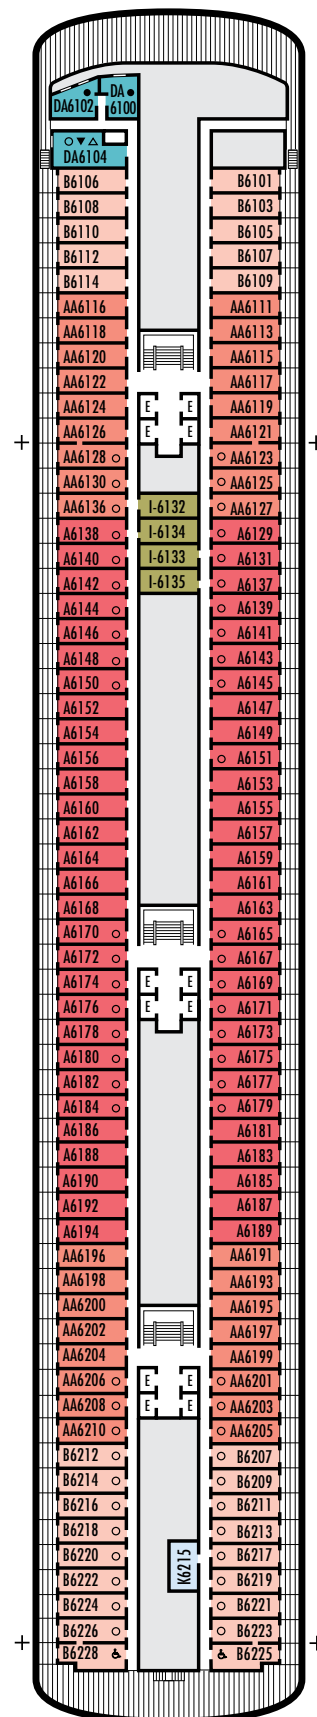

VOLENDAM

DECK PLANS & STATEROOMS

The deck plans are color-coded by category of stateroom, and the category letter precedes the stateroom number in each room. All staterooms are equipped with flat-panel television, DVD player, telephone and multichannel music.

Important Note: Not all staterooms within each category have the same furniture configuration and/or facilities. Appropriate symbols within the rooms on the deck plans describe differences from the stateroom descriptions below.

All information is subject to change.

STATEROOM SYMBOL LEGEND

- Quad (2 lower beds, 1 sofa bed, 1 upper)
- Triple (2 lower beds, 1 sofa bed)
- ☆ 2 lower beds not convertible to a queen-size
- △ Partial sea view
- X Fully obstructed view
- Bathtub & shower
- + Connecting rooms
- These staterooms have portholes instead of windows

ACCESSIBILITY STATEROOM SYMBOL LEGEND

- ♿ Suites B7088, B7087, B6228 & B6225 and stateroom EE3429 are fully accessible, roll-in shower only
- ▼ Suite SA7034 is fully accessible with single side approach to the bed, bathtub & roll-in shower. Staterooms DA6104, G1805 & G1804 are fully accessible with single side approach to the bed, roll-in shower only.
- ★ Staterooms EE3396, EE3391, HH3431, HH3430, E2702, L2700, J2555, J2554, G2500, FF1964, FF1955, G1807 & G1806 are ambulatory accessible, roll-in shower only

For more information regarding accessibility features on our ships please visit the [Accessible Cruising](#) section of our website.

VERANDAH SUITES

■ A ■ AA ■ B

Vista Suites: 2 lower beds convertible to 1 queen-size bed, whirlpool bath & shower, sitting area, private verandah, mini-bar, refrigerator, floor-to-ceiling windows. Approximately 297–379 sq. ft. including verandah.

OCEAN-VIEW STATEROOMS

■ DA