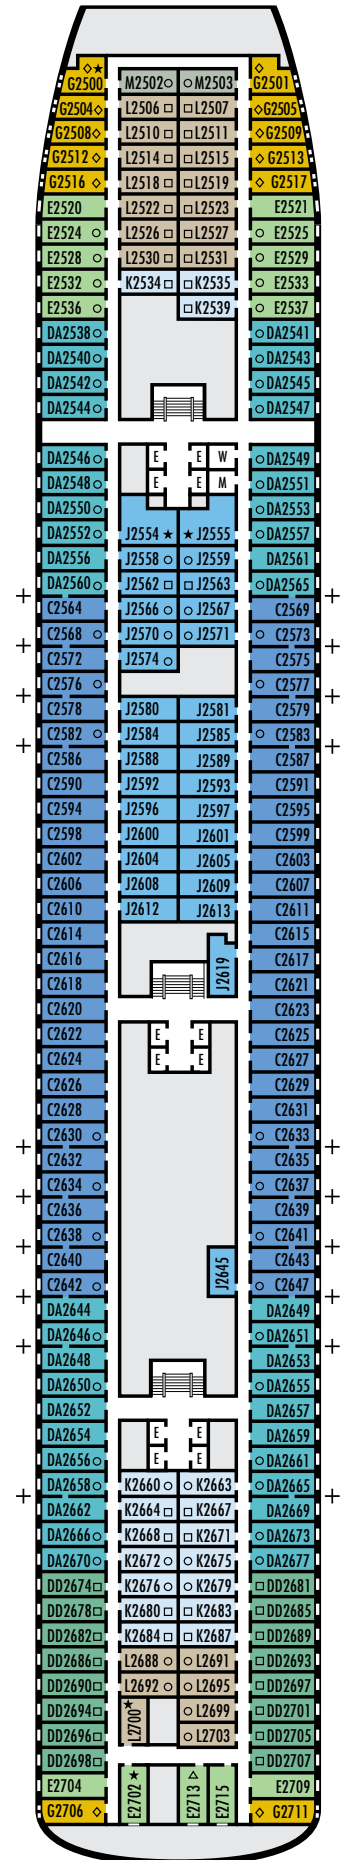

All information is subject to change.

STATEROOM SYMBOL LEGEND

- Quad (2 lower beds, 1 sofa bed, 1 upper)
- Triple (2 lower beds, 1 sofa bed)
- ☆ 2 lower beds not convertible to a queen-size
- △ Partial sea view
- X Fully obstructed view
- Bathtub & shower
- + Connecting rooms
- These staterooms have portholes instead of windows

ACCESSIBILITY STATEROOM SYMBOL LEGEND

- ♿ Suites B7088, B7087, B6228 & B6225 and stateroom EE3429 are fully accessible, roll-in shower only
- ▼ Suite SA7034 is fully accessible with single side approach to the bed, bathtub & roll-in shower. Staterooms DA6104, G1805 & G1804 are fully accessible with single side approach to the bed, roll-in shower only.
- ★ Staterooms EE3396, EE3391, HH3431, HH3430, E2702, L2700, J2555, J2554, G2500, FF1964, FF1955, G1807 & G1806 are ambulatory accessible, roll-in shower only

For more information regarding accessibility features on our ships please visit the [Accessible Cruising](#) section of our website.

OCEAN-VIEW STATEROOMS

- C DA DD E

Large: 2 lower beds convertible to 1 queen-size bed, shower. Approximately 140–319 sq. ft.

G

Large: 2 lower beds convertible to 1 queen-size bed, shower. All G-category staterooms have portholes. Approximately 140–319 sq. ft.

INTERIOR STATEROOMS

- J K L M

Large: 2 lower beds convertible to 1 queen-size bed, shower. Approximately 182–293 sq. ft.

DECK 2—MAIN DECK Staterooms 2500–2715

Main Deck