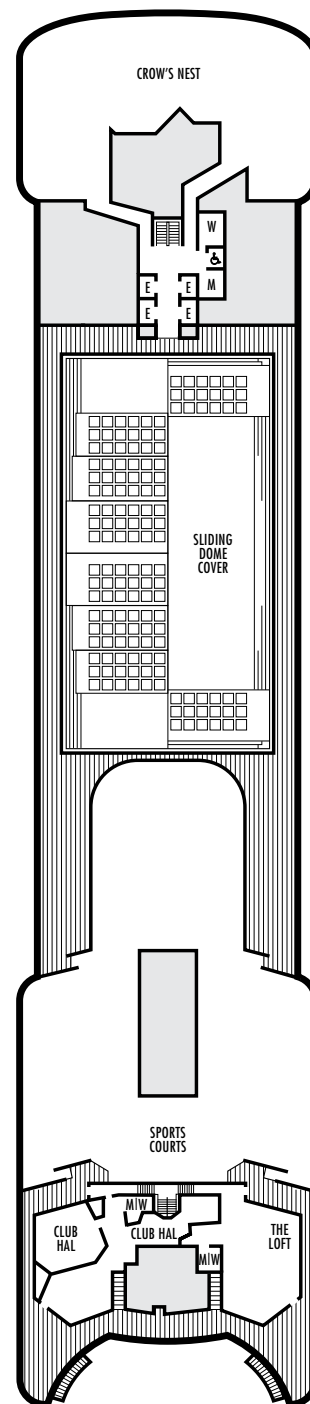

Important Note: Not all staterooms within each category have the same furniture configuration and/or facilities. Appropriate symbols within the rooms on the deck plans describe differences from the stateroom descriptions below.

All information is subject to change.

STATEROOM SYMBOL LEGEND

- Quad (2 lower beds, 1 sofa bed, 1 upper)
- Triple (2 lower beds, 1 sofa bed)
- ☆ 2 lower beds not convertible to a queen-size
- △ Partial sea view
- X Fully obstructed view
- Bathtub & shower
- + Connecting rooms
- These staterooms have portholes instead of windows

ACCESSIBILITY STATEROOM SYMBOL LEGEND

- ♿ Suites B7088, B7087, B6228 & B6225 and stateroom EE3429 are fully accessible, roll-in shower only
- ▼ Suite SA7034 is fully accessible with single side approach to the bed, bathtub & roll-in shower. Staterooms DA6104, G1805 & G1804 are fully accessible with single side approach to the bed, roll-in shower only.
- ★ Staterooms EE3396, EE3391, HH3431, HH3430, E2702, L2700, J2555, J2554, G2500, FF1964, FF1955, G1807 & G1806 are ambulatory accessible, roll-in shower only

For more information regarding accessibility features on our ships please visit the [Accessible Cruising](#) section of our website.

Sports Deck