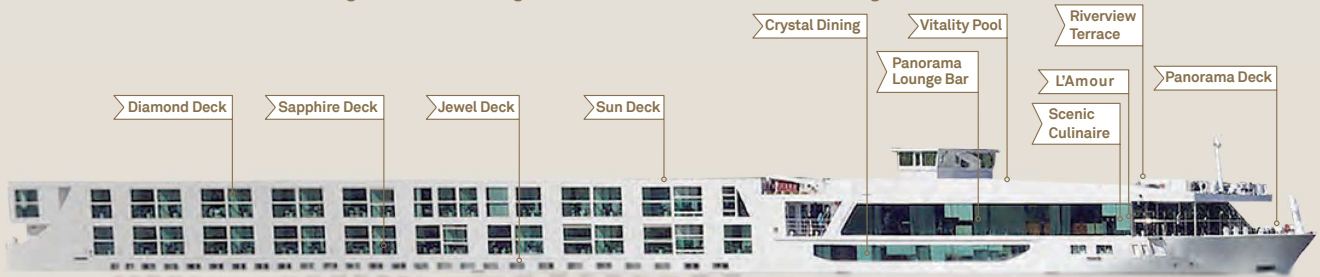

**Scenic Sapphire & Diamond**

Experience 360° Virtual Reality Tours @ [scenicusa.com/france](http://scenicusa.com/france)

Refurbished 2017 | Built 2008/2009 | Length 443 feet | Passengers 149 | Cabins 75 | Crew 57 | Gross tonnage 2,721

**Sun Deck**

**Diamond Deck**

**Sapphire Deck**

**Jewel Deck**

**Deck Plan**

- ① Riverview Terrace
- ② Vitality Pool
- ③ Wheelhouse
- ④ Walking Track
- ⑤ Sun Deck
- ⑥ Panorama Deck
- ⑦ L'Amour Restaurant
- ⑧ River Café
- ⑨ Panorama Lounge & Bar
- ⑩ Gift Shop
- ⑪ Reception
- ⑫ Elevator
- ⑬ Table La Rive
- ⑭ Galley
- ⑮ Scenic Culinaire
- ⑯ Crystal Dining
- ⑰ Fitness Center
- ⑱ Wellness Area

**Suite Categories**

Diamond Deck		Sapphire Deck		Jewel Deck	
RS	Royal Panorama Suite	C	Balcony Suite	E	Standard Suite
A	Balcony Suite	BA	Balcony Suite	D	Standard Suite
PA	Balcony Suite	BS	Single Balcony Suite		
PP	Balcony Suite	BB	Balcony Suite		
RA	Royal Balcony Suite	B	Balcony Suite		
RO	Royal Owner's Suite	BJ	Junior Balcony Suite		
P	Balcony Suite				
RJ	Junior Balcony Suite				