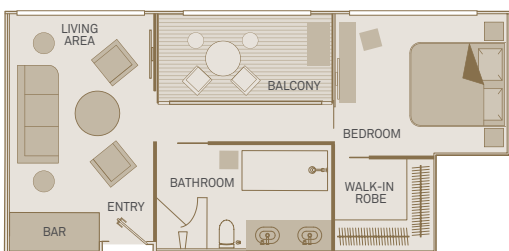

**Sun Deck**

**Diamond Deck**

**Sapphire Deck**

**Jewel Deck**

**Deck Plan**

- ① Riverview Terrace
- ② Vitality Pool
- ③ Wheelhouse
- ④ Walking Track
- ⑤ Sun Deck
- ⑥ Panorama Deck
- ⑦ L'Amour Restaurant
- ⑧ River Café
- ⑨ Panorama Lounge & Bar
- ⑩ Gift Shop
- ⑪ Reception
- ⑫ Elevator
- ⑬ Table La Rive
- ⑭ Galley
- ⑮ Scenic Culinaire
- ⑯ Crystal Dining
- ⑰ Fitness Center
- ⑱ Wellness Area

**Suite Categories**

Diamond Deck		Sapphire Deck		Jewel Deck	
RS	Royal Panorama Suite	C	Balcony Suite	E	Standard Suite
A	Balcony Suite	BA	Balcony Suite	D	Standard Suite
PA	Balcony Suite	BS	Single Balcony Suite		
PP	Balcony Suite	BB	Balcony Suite		
RA	Royal Balcony Suite	B	Balcony Suite		
RO	Royal Owner's Suite	BJ	Junior Balcony Suite		
P	Balcony Suite				
RJ	Junior Balcony Suite				

**Standard Suite**

160ft<sup>2</sup>

E D

**Royal Owner's Suite**

510ft<sup>2</sup>

One bedroom suite including Scenic Sun Lounge

RO

**Royal Panorama Suite**

269ft<sup>2</sup>

Including Scenic Sun Lounge

RS

**Junior Balcony Suite**

250ft<sup>2</sup>

Including Scenic Sun Lounge

RJ BJ

**Private Balcony Suite**