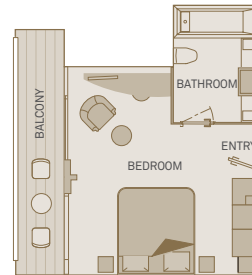

**Suite Categories**

Diamond Deck		Sapphire Deck		Jewel Deck	
RS	Royal Panorama Suite	C	Balcony Suite	E	Standard Suite
A	Balcony Suite	BA	Balcony Suite	D	Standard Suite
PA	Balcony Suite	BS	Single Balcony Suite		
PP	Balcony Suite	BB	Balcony Suite		
RA	Royal Balcony Suite	B	Balcony Suite		
RO	Royal Owner's Suite	BJ	Junior Balcony Suite		
P	Balcony Suite				
RJ	Junior Balcony Suite				

**Standard Suite**

160ft<sup>2</sup>

E D

**Royal Owner's Suite**

510ft<sup>2</sup>

One bedroom suite including Scenic Sun Lounge

RO

**Royal Panorama Suite**

269ft<sup>2</sup>

Including Scenic Sun Lounge

RS

**Junior Balcony Suite**

250ft<sup>2</sup>

Including Scenic Sun Lounge

RJ BJ

**Private Balcony Suite**

205ft<sup>2</sup>

Including Scenic Sun Lounge

A PA PP P C BA BB B

The deckplan and cabin layout images are an indication only and may vary. Please refer to [scenicusa.com](http://scenicusa.com) for further information.