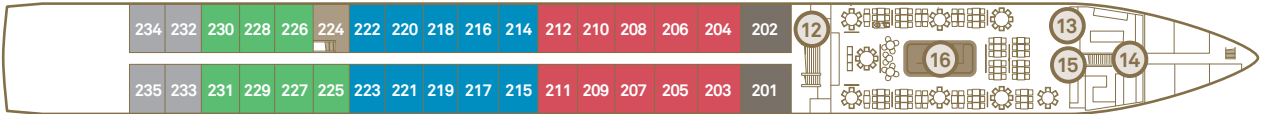

**Scenic Sapphire & Diamond**

Experience 360° Virtual Reality Tours @ [scenicusa.com/france](http://scenicusa.com/france)

Refurbished 2017 | Built 2008/2009 | Length 443 feet | Passengers 149 | Cabins 75 | Crew 57 | Gross tonnage 2,721

**Sun Deck**

**Diamond Deck**

**Sapphire Deck**

**Jewel Deck**

**Deck Plan**

- ① Riverview Terrace
- ② Vitality Pool
- ③ Wheelhouse
- ④ Walking Track
- ⑤ Sun Deck
- ⑥ Panorama Deck
- ⑦ L'Amour Restaurant
- ⑧ River Café
- ⑨ Panorama Lounge & Bar
- ⑩ Gift Shop
- ⑪ Reception
- ⑫ Elevator
- ⑬ Table La Rive
- ⑭ Galley
- ⑮ Scenic Culinaire
- ⑯ Crystal Dining
- ⑰ Fitness Center
- ⑱ Wellness Area