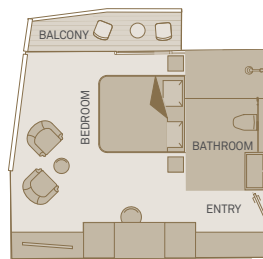

**Suite Categories**

Diamond Deck		Sapphire Deck		Jewel Deck	
RS	Royal Panorama Suite	C	Balcony Suite	E	Standard Suite
A	Balcony Suite	BA	Balcony Suite	D	Standard Suite
PA	Balcony Suite	BS	Single Balcony Suite		
PP	Balcony Suite	BB	Balcony Suite		
RA	Royal Balcony Suite	B	Balcony Suite		
RO	Royal Owner's Suite	BJ	Junior Balcony Suite		
P	Balcony Suite				
RJ	Junior Balcony Suite				

**Standard Suite**

160ft<sup>2</sup>

E D

**Royal Owner's Suite**

510ft<sup>2</sup>

One bedroom suite including Scenic Sun Lounge

RO

**Royal Panorama Suite**

269ft<sup>2</sup>

Including Scenic Sun Lounge

RS

**Junior Balcony Suite**

250ft<sup>2</sup>

Including Scenic Sun Lounge

RJ BJ

**Private Balcony Suite**