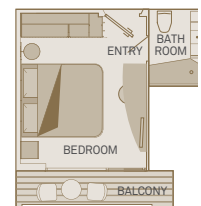

**Standard Suite**

160ft<sup>2</sup>

E D

**Royal Owner's Suite**

510ft<sup>2</sup>

One bedroom suite including Scenic Sun Lounge

RO

**Royal Panorama Suite**

269ft<sup>2</sup>

Including Scenic Sun Lounge

RS

**Junior Balcony Suite**

250ft<sup>2</sup>

Including Scenic Sun Lounge

RJ BJ

**Private Balcony Suite**

205ft<sup>2</sup>

Including Scenic Sun Lounge

A PA PP P C BA BB B

The deckplan and cabin layout images are an indication only and may vary. Please refer to [scenicusa.com](http://scenicusa.com) for further information.