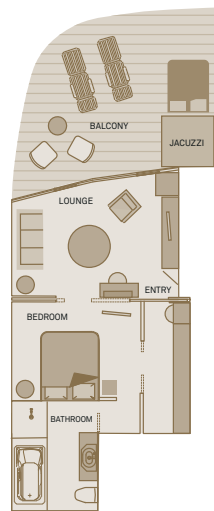

Scenic Aura

Built 2016 | Passengers 44 | Suites 22 | Crew 41 | Length 213 feet

Deck Plan

- 1 Sun Deck
- 2 Vitality Pool and Bar
- 3 Foyer Stairwell
- 4 Outdoor Lounge
- 5 Mandalay Lounge
- 6 River Café
- 7 Galley
- 8 Bamar Dining
- 9 Gift Shop
- 10 Reception
- 11 Library
- 12 Guest Laundry
- 13 Gym
- 14 Wellness Center

Cabin Categories

Diamond Deck

- RS** Royal Panorama Suite
- RD** Grand Deluxe Suite
- A** Deluxe Suite

Sapphire Deck

- B** Deluxe Suite
- BA** Deluxe Suite

Jewel Deck

- C** Deluxe Suite
- CA** Balcony Suite

Royal Panorama Suite

Including Private Outdoor Terrace
753ft²

RS

Grand Deluxe Suite

Including Scenic Sun Lounge
430ft²

RD

Deluxe Suite

Including Scenic Sun Lounge
344ft²

A B BA C

Balcony Suite

Including Scenic Sun Lounge
258ft²

CA

The deckplan and cabin layout images are an indication only and may vary. Please note cabin 101 is 301 square feet.