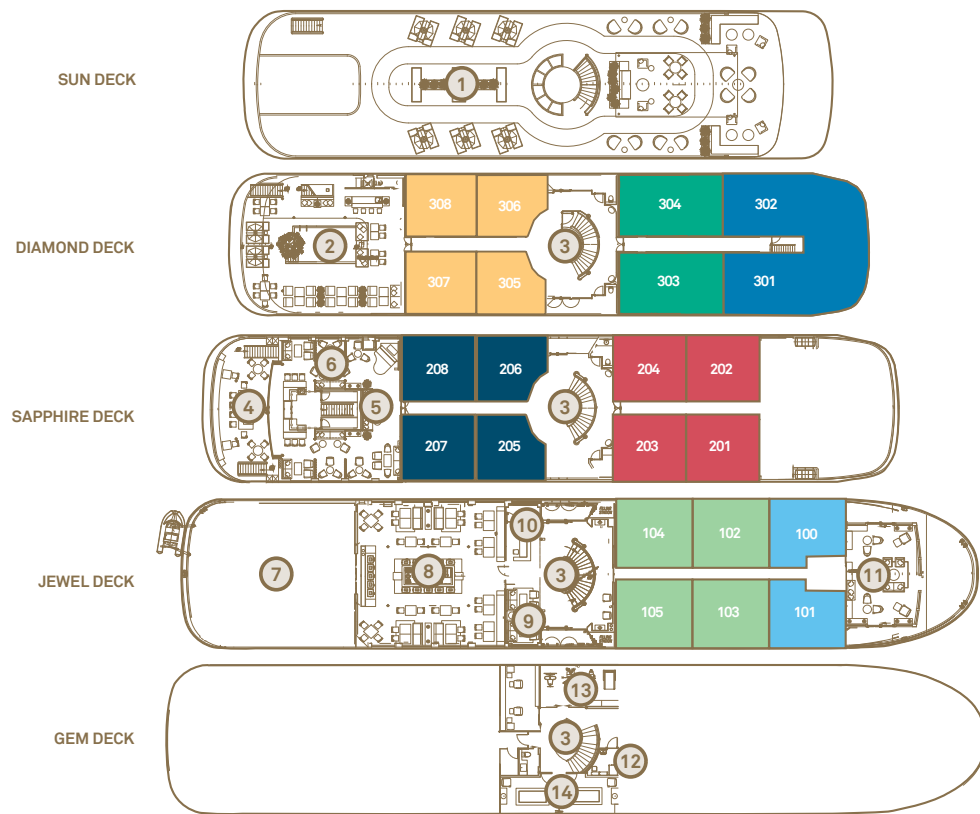

Scenic Aura

Built 2016 | Passengers 44 | Suites 22 | Crew 41 | Length 213 feet

Deck Plan

- 1 Sun Deck
- 2 Vitality Pool and Bar
- 3 Foyer Stairwell
- 4 Outdoor Lounge
- 5 Mandalay Lounge
- 6 River Café
- 7 Galley
- 8 Bamar Dining
- 9 Gift Shop
- 10 Reception
- 11 Library
- 12 Guest Laundry
- 13 Gym
- 14 Wellness Center

Cabin Categories

Diamond Deck

- RS** Royal Panorama Suite
- RD** Grand Deluxe Suite
- A** Deluxe Suite

Sapphire Deck

- B** Deluxe Suite
- BA** Deluxe Suite

Jewel Deck

- C** Deluxe Suite
- CA** Balcony Suite

Royal Panorama Suite

Including Private Outdoor Terrace
753ft²

RS

Grand Deluxe Suite

Including Scenic Sun Lounge
430ft²

RD

Deluxe Suite

Including Scenic Sun Lounge
344ft²