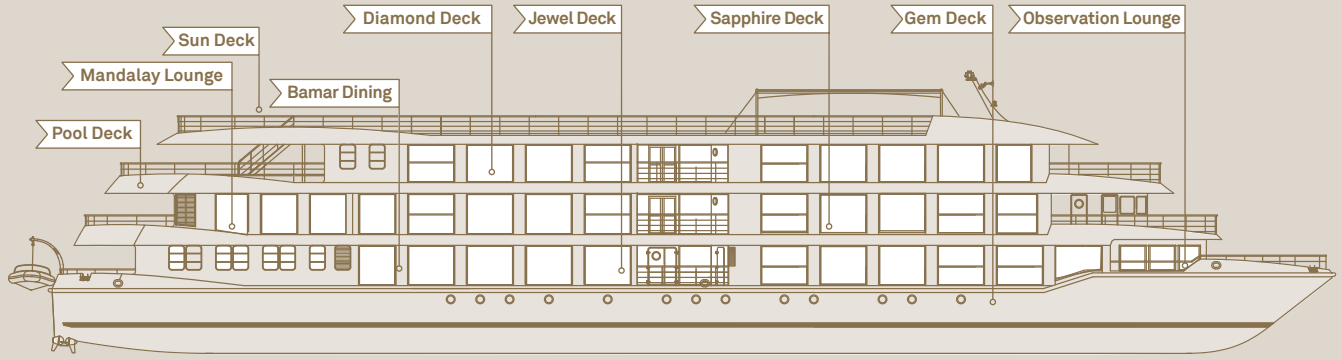

Scenic Aura

Built 2016 | Passengers 44 | Suites 22 | Crew 41 | Length 213 feet

Deck Plan

- 1 Sun Deck
- 2 Vitality Pool and Bar
- 3 Foyer Stairwell
- 4 Outdoor Lounge
- 5 Mandalay Lounge
- 6 River Café
- 7 Galley
- 8 Bamar Dining
- 9 Gift Shop
- 10 Reception
- 11 Library
- 12 Guest Laundry
- 13 Gym
- 14 Wellness Center

Cabin Categories

Diamond Deck

- RS** Royal Panorama Suite
- RD** Grand Deluxe Suite
- A** Deluxe Suite

Sapphire Deck

- B** Deluxe Suite
- BA** Deluxe Suite

Jewel Deck

- C** Deluxe Suite
- CA** Balcony Suite

Royal Panorama Suite

Including Private Outdoor Terrace
753ft²

RS

Grand Deluxe Suite

Including Scenic Sun Lounge
430ft²

RD

Deluxe Suite

Including Scenic Sun Lounge
344ft²