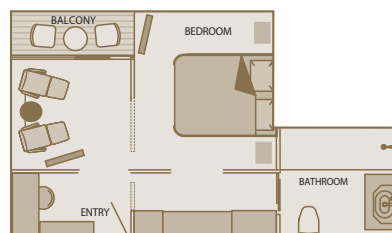

Scenic Aura

Built 2016 | Passengers 44 | Suites 22 | Crew 41 | Length 213 feet

Deck Plan

- 1 Sun Deck
- 2 Vitality Pool and Bar
- 3 Foyer Stairwell
- 4 Outdoor Lounge
- 5 Mandalay Lounge
- 6 River Café
- 7 Galley
- 8 Bamar Dining
- 9 Gift Shop
- 10 Reception
- 11 Library
- 12 Guest Laundry
- 13 Gym
- 14 Wellness Center

Cabin Categories

Diamond Deck

- RS** Royal Panorama Suite
- RD** Grand Deluxe Suite
- A** Deluxe Suite

Sapphire Deck

- B** Deluxe Suite
- BA** Deluxe Suite

Jewel Deck

- C** Deluxe Suite
- CA** Balcony Suite

Royal Panorama Suite

Including Private Outdoor Terrace
753ft²

RS

Grand Deluxe Suite

Including Scenic Sun Lounge
430ft²

RD

Deluxe Suite

Including Scenic Sun Lounge
344ft²

A B BA C

Balcony Suite

Including Scenic Sun Lounge
258ft²

CA

The deckplan and cabin layout images are an indication only and may vary. Please note cabin 101 is 301 square feet.