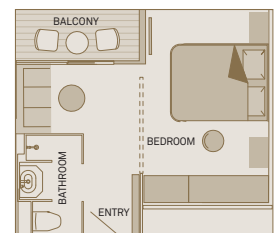

Scenic Aura

Built 2016 | Passengers 44 | Suites 22 | Crew 41 | Length 213 feet

Deck Plan

- 1 Sun Deck
- 2 Vitality Pool and Bar
- 3 Foyer Stairwell
- 4 Outdoor Lounge
- 5 Mandalay Lounge
- 6 River Café
- 7 Galley
- 8 Bamar Dining
- 9 Gift Shop
- 10 Reception
- 11 Library
- 12 Guest Laundry
- 13 Gym
- 14 Wellness Center

Cabin Categories

Diamond Deck

- RS** Royal Panorama Suite
- RD** Grand Deluxe Suite
- A** Deluxe Suite

Sapphire Deck

- B** Deluxe Suite
- BA** Deluxe Suite

Jewel Deck

- C** Deluxe Suite
- CA** Balcony Suite

Royal Panorama Suite

Including Private Outdoor Terrace
753ft²

RS

Grand Deluxe Suite

Including Scenic Sun Lounge
430ft²

RD

Deluxe Suite

Including Scenic Sun Lounge
344ft²

A B BA C

Balcony Suite

Including Scenic Sun Lounge
258ft²

CA

The deckplan and cabin layout images are an indication only and may vary. Please note cabin 101 is 301 square feet.