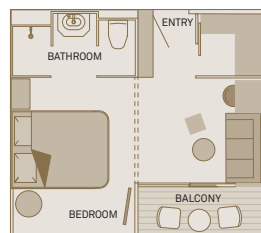

Scenic Aura

Built 2016 | Passengers 44 | Suites 22 | Crew 41 | Length 213 feet

Deck Plan

- 1 Sun Deck
- 2 Vitality Pool and Bar
- 3 Foyer Stairwell
- 4 Outdoor Lounge
- 5 Mandalay Lounge
- 6 River Café
- 7 Galley
- 8 Bamar Dining
- 9 Gift Shop
- 10 Reception
- 11 Library
- 12 Guest Laundry
- 13 Gym
- 14 Wellness Center

Cabin Categories

Diamond Deck

- RS** Royal Panorama Suite
- RD** Grand Deluxe Suite
- A** Deluxe Suite

Sapphire Deck

- B** Deluxe Suite
- BA** Deluxe Suite

Jewel Deck

- C** Deluxe Suite
- CA** Balcony Suite

Royal Panorama Suite

Including Private Outdoor Terrace
753ft²

RS

Grand Deluxe Suite

Including Scenic Sun Lounge
430ft²

RD

Deluxe Suite

Including Scenic Sun Lounge
344ft²

A B BA C

Balcony Suite

Including Scenic Sun Lounge
258ft²

CA

The deckplan and cabin layout images are an indication only and may vary. Please note cabin 101 is 301 square feet.