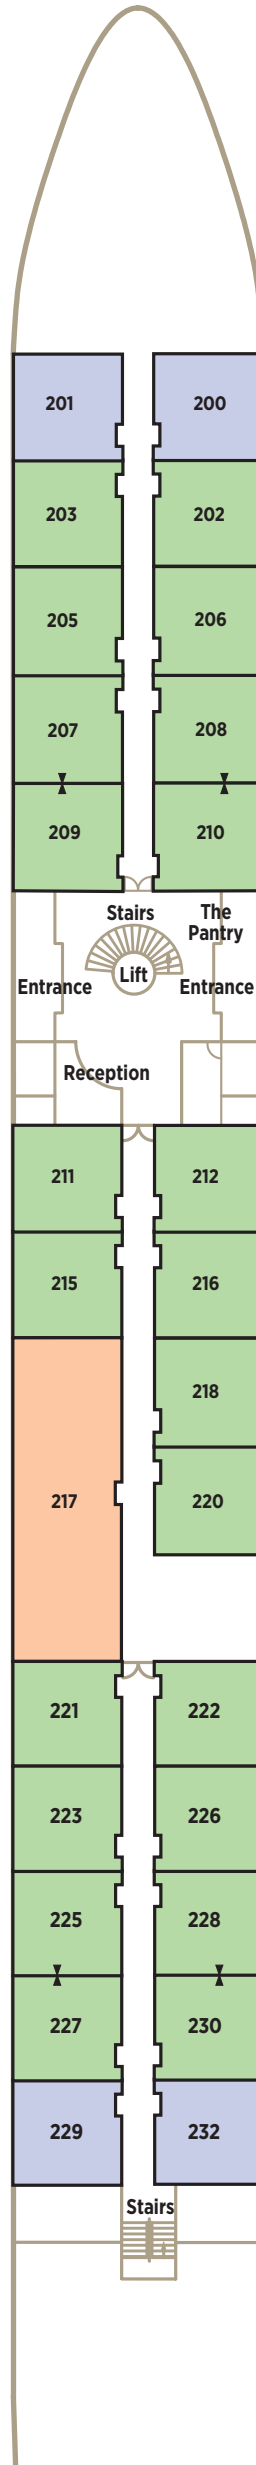

**CRYSTAL DEBUSSY**  
**CRYSTAL RAVEL**

CS

**Two Bedroom Crystal Suite** | 750 sq. ft. / 69.5 sq. m.

S1 S2

**Suite** | 250 sq. ft. / 23.25 sq. m.

S3 S4

**Suite** | 220 sq. ft. / 20.5 sq. m.

Note: third berth available in S1, S2 and S3 only, based on availability and capacity

✕ Connecting rooms

**DECK 4**

**DECK 3**

**DECK 2**

**DECK 1**