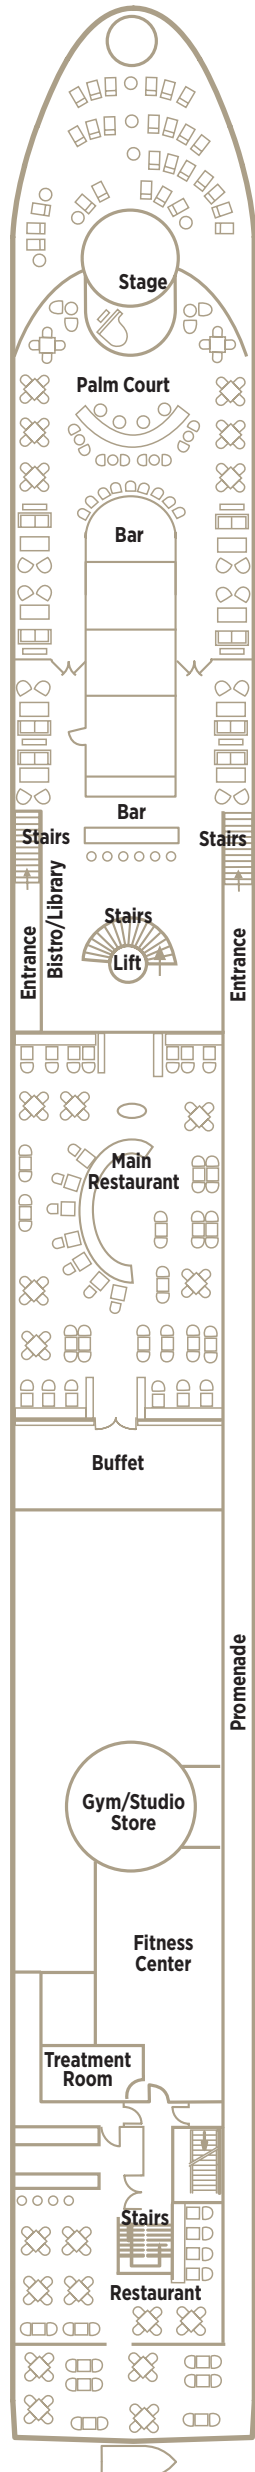

**CRYSTAL DEBUSSY**  
**CRYSTAL RAVEL**

CS

**Two Bedroom Crystal Suite** | 750 sq. ft. / 69.5 sq. m.

S1 S2

**Suite** | 250 sq. ft. / 23.25 sq. m.

S3 S4

**Suite** | 220 sq. ft. / 20.5 sq. m.

Note: third berth available in S1, S2 and S3 only, based on availability and capacity

✕ Connecting rooms

**DECK 4**

**DECK 3**

**DECK 2**

**DECK 1**