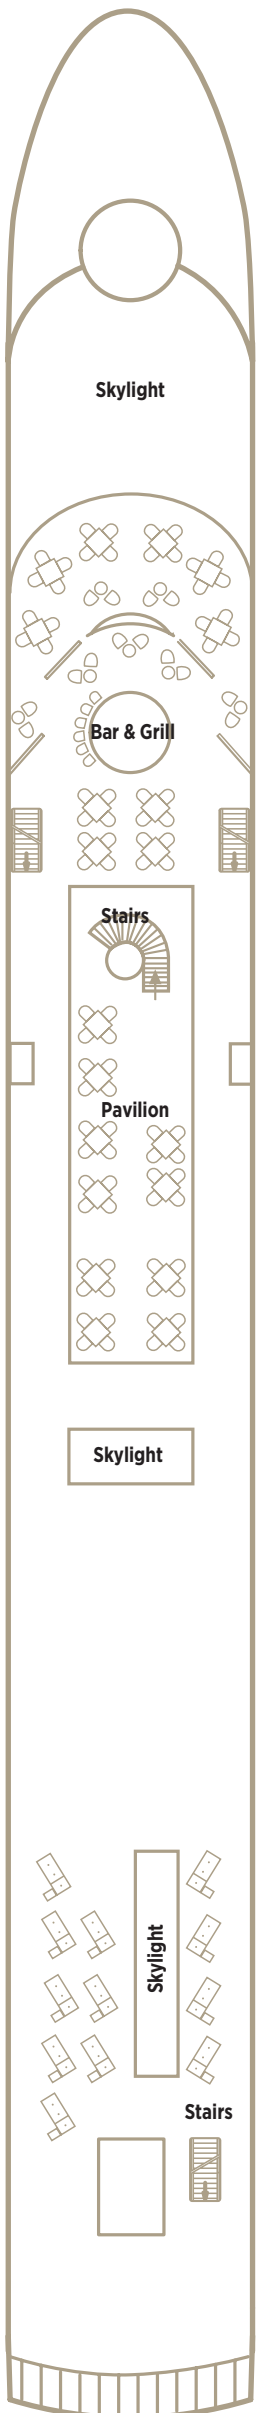

**CRYSTAL DEBUSSY**  
**CRYSTAL RAVEL**

CS

**Two Bedroom Crystal Suite** | 750 sq. ft. / 69.5 sq. m.

S1 S2

**Suite** | 250 sq. ft. / 23.25 sq. m.

S3 S4

**Suite** | 220 sq. ft. / 20.5 sq. m.

Note: third berth available in S1, S2 and S3 only, based on availability and capacity

✕ Connecting rooms

**DECK 4**

**DECK 3**

**DECK 2**

**DECK 1**