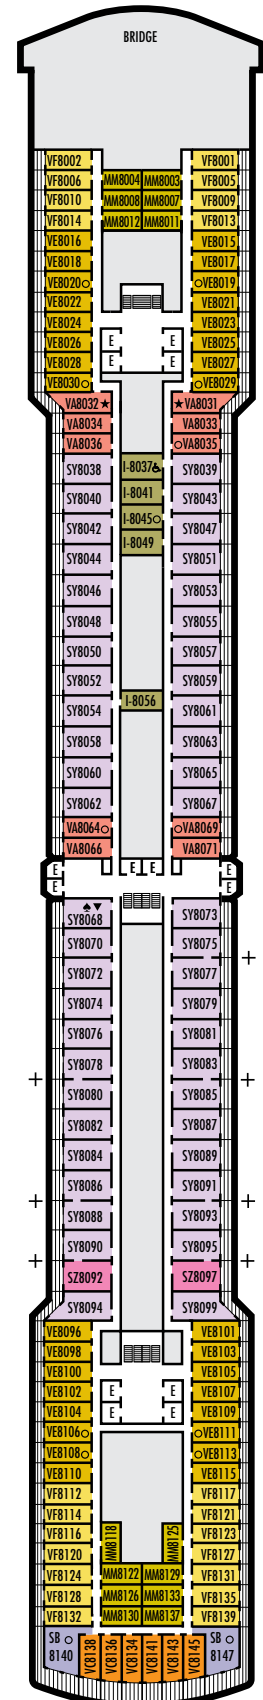

For more information regarding accessibility features on our ships please visit the [Accessible Cruising](#) section of our website.

VERANDAH SUITES

SB

Neptune Suites: 2 lower beds convertible to 1 king-size bed, bathroom with dual sink vanity, full-size whirlpool bath & shower & additional shower stall, large sitting area, dressing room, private verandah, 1 sofa bed for 2 persons, floor-to-ceiling windows.
Approximately 500–712 sq. ft. including verandah.

SY SZ

Signature Suites: 2 lower beds convertible to 1 queen-size bed, bathroom with dual sink vanity, full-size whirlpool bath & shower & additional shower stall, large sitting area, private verandah, 1 sofa bed for 1 person, floor-to-ceiling windows.
Approximately 372–384 sq. ft. including verandah.

VERANDAH STATEROOMS

VA VC VE VF

Verandah: 2 lower beds convertible to 1 queen-size bed, bathtub & shower, sitting area, private verandah, floor-to-ceiling windows.
Approximately 212–359 sq. ft. including verandah.

INTERIOR STATEROOMS

I MM

Large or Standard: 2 lower beds convertible to 1 queen-size bed, shower.
Approximately 151–233 sq. ft.

Navigation Deck