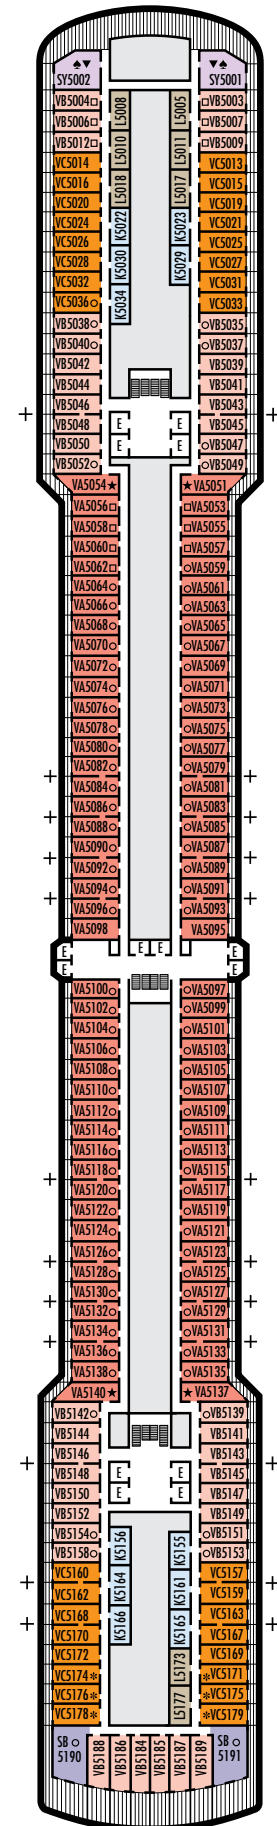

For more information regarding accessibility features on our ships please visit the [Accessible Cruising](#) section of our website.

VERANDAH SUITES

SB

Neptune Suites: 2 lower beds convertible to 1 king-size bed, bathroom with dual sink vanity, full-size whirlpool bath & shower & additional shower stall, large sitting area, dressing room, private verandah, 1 sofa bed for 2 persons, floor-to-ceiling windows. Approximately 500–712 sq. ft. including verandah.

SY

Signature Suites: 2 lower beds convertible to 1 queen-size bed, bathroom with dual sink vanity, full-size whirlpool bath & shower & additional shower stall, large sitting area, private verandah, 1 sofa bed for 1 person, floor-to-ceiling windows. Approximately 372–384 sq. ft. including verandah.

VERANDAH STATEROOMS

VA VB VC

Verandah: 2 lower beds convertible to 1 queen-size bed, bathtub & shower, sitting area, private verandah, floor-to-ceiling windows. Approximately 212–359 sq. ft. including verandah.

INTERIOR STATEROOMS

K

Large or Standard: 2 lower beds convertible to 1 queen-size bed, shower. Approximately 151–233 sq. ft.

L

Standard: 2 lower beds convertible to 1 queen-size bed, shower. Approximately 151–233 sq. ft.

Verandah Deck