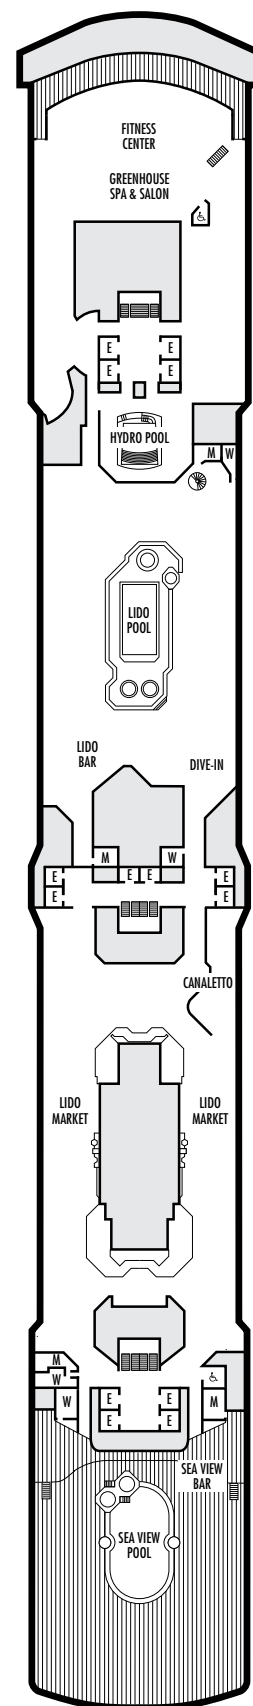

Important Note: Not all staterooms within each category have the same furniture configuration and/or facilities. Appropriate symbols within the rooms on the deck plans describe differences from the stateroom descriptions below.

All information is subject to change.

STATEROOM SYMBOL LEGEND

- Quad (2 lower beds, 1 sofa bed, 1 upper)
- Triple (2 lower beds, 1 sofa bed)
- △ Partial sea view
- × Fully obstructed view
- + Connecting rooms
- Shower only
- ♣ Single sink vanity
- Staterooms have solid steel verandah railings instead of clear-view Plexiglas® railings

ACCESSIBILITY

STATEROOM SYMBOL LEGEND

- ♿ Suites SC6175 & SC6164 are fully accessible, bathtub and roll-in shower. Suite SS6108 and staterooms I-8037, VB6004, VB6003, D1100, C1082, C1081, J1074, K1012 & K1011 are fully accessible, roll-in shower only.
- ▼ Suites SY8068, SY5002 & SY5001 are fully accessible with single side approach to the bed, bathtub and roll-in shower
- ★ Staterooms VA8032, VA8031, VA6049, VA5140, VA5137, VA5054, VA5051, VA4132, VA4131, H4090, H4089, VA4052 & VA4051 are ambulatory accessible, roll-in shower only

For more information regarding accessibility features on our ships please visit the [Accessible Cruising](#) section of our website.

Lido Deck