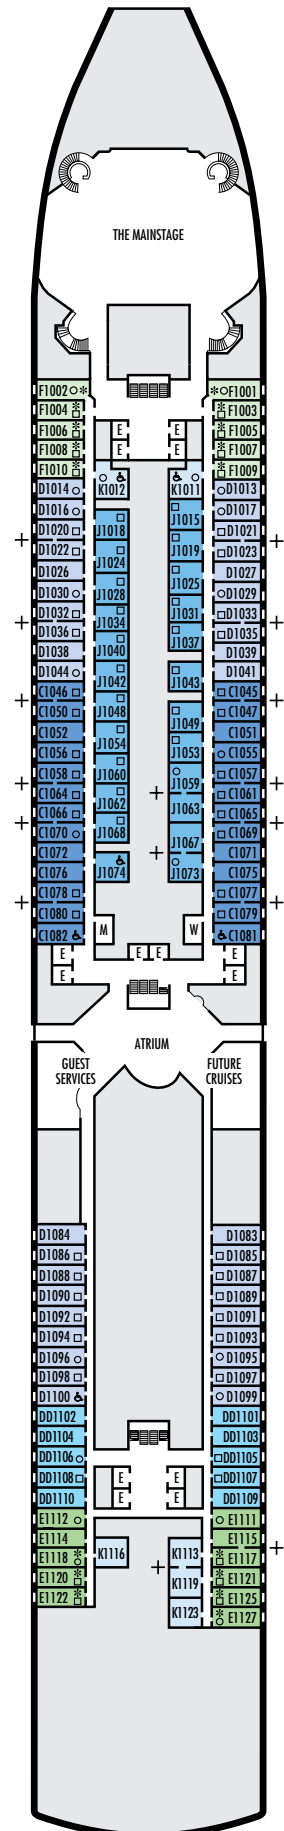

All information is subject to change.

STATEROOM SYMBOL LEGEND

- Quad (2 lower beds, 1 sofa bed, 1 upper)
- Triple (2 lower beds, 1 sofa bed)
- △ Partial sea view
- × Fully obstructed view
- + Connecting rooms
- Shower only
- ♣ Single sink vanity
- Staterooms have solid steel verandah railings instead of clear-view Plexiglas® railings

ACCESSIBILITY STATEROOM SYMBOL LEGEND

- ♿ Suites SC6175 & SC6164 are fully accessible, bathtub and roll-in shower. Suite SS6108 and staterooms I-8037, VB6004, VB6003, D1100, C1082, C1081, J1074, K1012 & K1011 are fully accessible, roll-in shower only.
- ▼ Suites SY8068, SY5002 & SY5001 are fully accessible with single side approach to the bed, bathtub and roll-in shower
- ★ Staterooms VA8032, VA8031, VA6049, VA5140, VA5137, VA5054, VA5051, VA4132, VA4131, H4090, H4089, VA4052 & VA4051 are ambulatory accessible, roll-in shower only

For more information regarding accessibility features on our ships please visit the [Accessible Cruising](#) section of our website.

OCEAN-VIEW STATEROOMS

- C ■ D ■ DD ■ E ■ F

Large: 2 lower beds convertible to 1 queen-size bed, bathtub & shower.
Approximately 174–180 sq. ft.

INTERIOR STATEROOMS

- J

Large: 2 lower beds convertible to 1 queen-size bed, shower.
Approximately 151–233 sq. ft.

- K

Large or Standard: 2 lower beds convertible to 1 queen-size bed, shower.
Approximately 151–233 sq. ft.

DECK 1—MAIN DECK

Staterooms 1001–1127

Main Deck