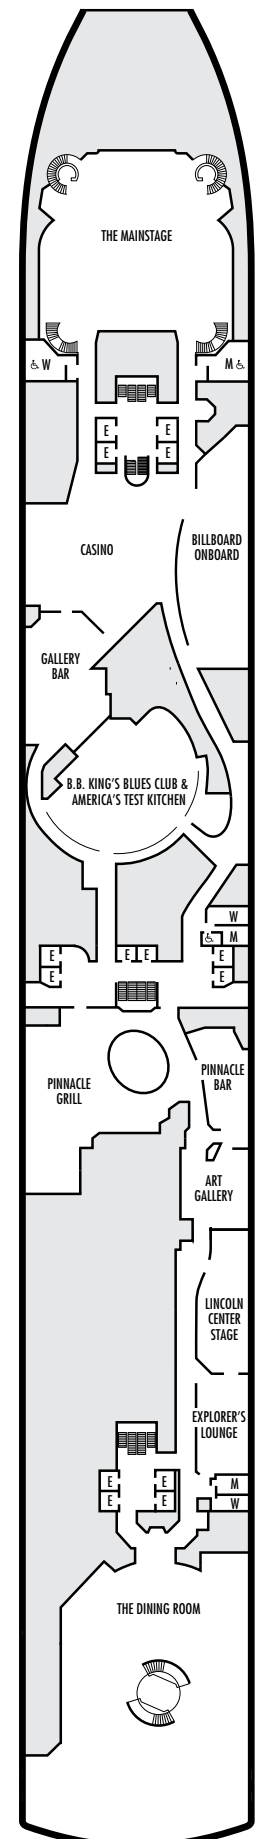

ZUIDERDAM

DECK PLANS & STATEROOMS

The deck plans are color-coded by category of stateroom, and the category letter precedes the stateroom number in each room. All staterooms are equipped with interactive LED television with On Demand movies, programming and multichannel music; mini-bar; mini-safe; data port; telephone.

Important Note: Not all staterooms within each category have the same furniture configuration and/or facilities. Appropriate symbols within the rooms on the deck plans describe differences from the stateroom descriptions below.

All information is subject to change.

STATEROOM SYMBOL LEGEND

- Quad (2 lower beds, 1 sofa bed, 1 upper)
- Triple (2 lower beds, 1 sofa bed)
- △ Partial sea view
- × Fully obstructed view
- + Connecting rooms
- Shower only
- ♣ Single sink vanity
- Staterooms have solid steel verandah railings instead of clear-view Plexiglas® railings

ACCESSIBILITY

STATEROOM SYMBOL LEGEND

- ♿ Suites SC6175 & SC6164 are fully accessible, bathtub and roll-in shower. Suite SS6108 and staterooms I-8037, VB6004, VB6003, D1100, C1082, C1081, J1074, K1012 & K1011 are fully accessible, roll-in shower only.
- ▼ Suites SY8068, SY5002 & SY5001 are fully accessible with single side approach to the bed, bathtub and roll-in shower
- ★ Staterooms VA8032, VA8031, VA6049, VA5140, VA5137, VA5054, VA5051, VA4132, VA4131, H4090, H4089, VA4052 & VA4051 are ambulatory accessible, roll-in shower only

For more information regarding accessibility features on our ships please visit the [Accessible Cruising](#) section of our website.