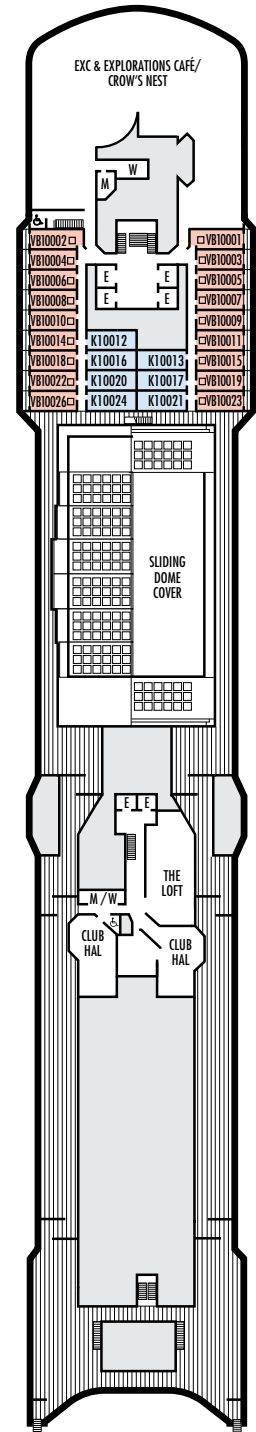

All information is subject to change.

STATEROOM SYMBOL LEGEND

- Quad (2 lower beds, 1 sofa bed, 1 upper)
- Triple (2 lower beds, 1 sofa bed)
- △ Partial sea view
- × Fully obstructed view
- + Connecting rooms
- Shower only
- ♣ Single sink vanity
- Staterooms have solid steel verandah railings instead of clear-view Plexiglas® railings

ACCESSIBILITY STATEROOM SYMBOL LEGEND

- ♿ Suites SC6175 & SC6164 are fully accessible, bathtub and roll-in shower. Suite SS6108 and staterooms I-8037, VB6004, VB6003, D1100, C1082, C1081, J1074, K1012 & K1011 are fully accessible, roll-in shower only.
- ▼ Suites SY8068, SY5002 & SY5001 are fully accessible with single side approach to the bed, bathtub and roll-in shower
- ★ Staterooms VA8032, VA8031, VA6049, VA5140, VA5137, VA5054, VA5051, VA4132, VA4131, H4090, H4089, VA4052 & VA4051 are ambulatory accessible, roll-in shower only

For more information regarding accessibility features on our ships please visit the [Accessible Cruising](#) section of our website.

VERANDAH STATEROOMS

VB

Verandah: 2 lower beds convertible to 1 queen-size bed, bathtub & shower, sitting area, private verandah, floor-to-ceiling windows. Approximately 212–359 sq. ft including verandah.

INTERIOR STATEROOMS

K

Large or Standard: 2 lower beds convertible to 1 queen-size bed, shower. Approximately 151–233 sq. ft.

Observation Deck