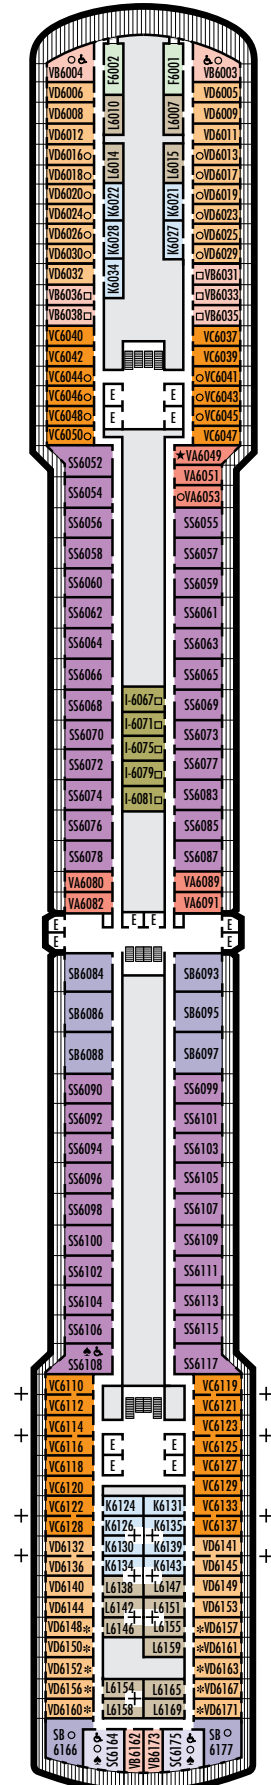

For more information regarding accessibility features on our ships please visit the [Accessible Cruising](#) section of our website.

VERANDAH SUITES

SB SC

Neptune Suites: 2 lower beds convertible to 1 king-size bed, bathroom with dual sink vanity, full-size whirlpool bath & shower & additional shower stall, large sitting area, dressing room, private verandah, 1 sofa bed for 2 persons, floor-to-ceiling windows. Approximately 500–712 sq. ft. including verandah.

SS

Signature Suites: 2 lower beds convertible to 1 queen-size bed, bathroom with dual sink vanity, full-size whirlpool bath & shower & additional shower stall, large sitting area, private verandah, 1 sofa bed for 1 person, floor-to-ceiling windows. Approximately 372–384 sq. ft. including verandah.

VERANDAH STATEROOMS

VA VB VC VD

Verandah: 2 lower beds convertible to 1 queen-size bed, bathtub & shower, sitting area, private verandah, floor-to-ceiling windows. Approximately 213–359 sq. ft. including verandah.

OCEAN-VIEW STATEROOMS

F

Large: 2 lower beds convertible to 1 queen-size bed, bathtub & shower. Approximately 174–180 sq. ft.

INTERIOR STATEROOMS

I K

Large or Standard: 2 lower beds convertible to 1 queen-size bed, shower. Approximately 151–233 sq. ft.

L

Standard: 2 lower beds convertible to 1 queen-size bed, shower. Approximately 151–233 sq. ft.

Upper Verandah Deck