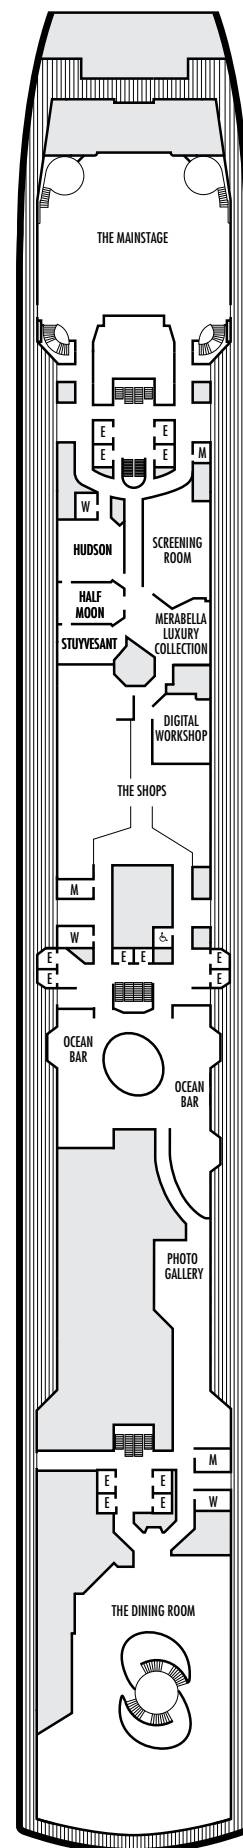

ZUIDERDAM

DECK PLANS & STATEROOMS

The deck plans are color-coded by category of stateroom, and the category letter precedes the stateroom number in each room. All staterooms are equipped with interactive LED television with On Demand movies, programming and multichannel music; mini-bar; mini-safe; data port; telephone.

Important Note: Not all staterooms within each category have the same furniture configuration and/or facilities. Appropriate symbols within the rooms on the deck plans describe differences from the stateroom descriptions below.

All information is subject to change.

STATEROOM SYMBOL LEGEND

- Quad (2 lower beds, 1 sofa bed, 1 upper)
- Triple (2 lower beds, 1 sofa bed)
- △ Partial sea view
- × Fully obstructed view
- + Connecting rooms
- Shower only
- ♣ Single sink vanity
- Staterooms have solid steel verandah railings instead of clear-view Plexiglas® railings

ACCESSIBILITY

STATEROOM SYMBOL LEGEND

- ♿ Suites SC6175 & SC6164 are fully accessible, bathtub and roll-in shower. Suite SS6108 and staterooms I-8037, VB6004, VB6003, D1100, C1082, C1081, J1074, K1012 & K1011 are fully accessible, roll-in shower only.
- ▼ Suites SY8068, SY5002 & SY5001 are fully accessible with single side approach to the bed, bathtub and roll-in shower
- ★ Staterooms VA8032, VA8031, VA6049, VA5140, VA5137, VA5054, VA5051, VA4132, VA4131, H4090, H4089, VA4052 & VA4051 are ambulatory accessible, roll-in shower only

For more information regarding accessibility features on our ships please visit the [Accessible Cruising](#) section of our website.

Promenade Deck