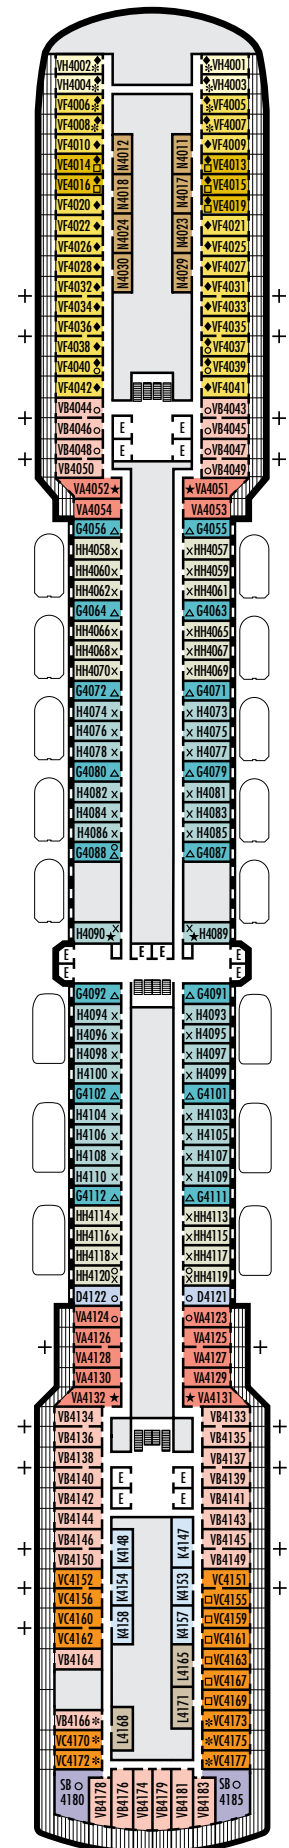

For more information regarding accessibility features on our ships please visit the [Accessible Cruising](#) section of our website.

VERANDAH SUITES

SB

Neptune Suites: 2 lower beds convertible to 1 king-size bed, bathroom with dual sink vanity, full-size whirlpool bath & shower & additional shower stall, large sitting area, dressing room, private verandah, 1 sofa bed for 2 persons, floor-to-ceiling windows. Approximately 500–712 sq. ft. including verandah.

VERANDAH STATEROOMS

VA VB VC VE VF VH

Verandah: 2 lower beds convertible to 1 queen-size bed, bathtub & shower, sitting area, private verandah, floor-to-ceiling windows. Approximately 212–359 sq. ft. including verandah.

OCEAN-VIEW STATEROOMS

D

Large: 2 lower beds convertible to 1 queen-size bed, bathtub & shower. Approximately 174–180 sq. ft.

G H HH

Large: 2 lower beds convertible to 1 queen-size bed, bathtub & shower. All G-category staterooms have partial sea views. All H- & HH-category staterooms have fully obstructed views. Approximately 174–180 sq. ft.

INTERIOR STATEROOMS

K

Large or Standard: 2 lower beds convertible to 1 queen-size bed, shower. Approximately 151–233 sq. ft.

L N

Standard: 2 lower beds convertible to 1 queen-size bed, shower. Approximately 151–233 sq. ft.

DECK 4—UPPER PROMENADE DECK

Staterooms 4001–4185

Upper Promenade Deck