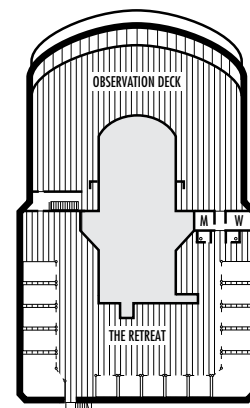

Important Note: Not all staterooms within each category have the same furniture configuration and/or facilities. Appropriate symbols within the rooms on the deck plans describe differences from the stateroom descriptions below.

All information is subject to change.

STATEROOM SYMBOL LEGEND

- Quad (2 lower beds, 1 sofa bed, 1 upper)
- Triple (2 lower beds, 1 sofa bed)
- △ Partial sea view
- × Fully obstructed view
- + Connecting rooms
- Shower only
- ♣ Single sink vanity
- Staterooms have solid steel verandah railings instead of clear-view Plexiglas® railings

ACCESSIBILITY

STATEROOM SYMBOL LEGEND

- ♿ Suites SC6175 & SC6164 are fully accessible, bathtub and roll-in shower. Suite SS6108 and staterooms I-8037, VB6004, VB6003, D1100, C1082, C1081, J1074, K1012 & K1011 are fully accessible, roll-in shower only.
- ▼ Suites SY8068, SY5002 & SY5001 are fully accessible with single side approach to the bed, bathtub and roll-in shower
- ★ Staterooms VA8032, VA8031, VA6049, VA5140, VA5137, VA5054, VA5051, VA4132, VA4131, H4090, H4089, VA4052 & VA4051 are ambulatory accessible, roll-in shower only

For more information regarding accessibility features on our ships please visit the [Accessible Cruising](#) section of our website.

Sports Deck