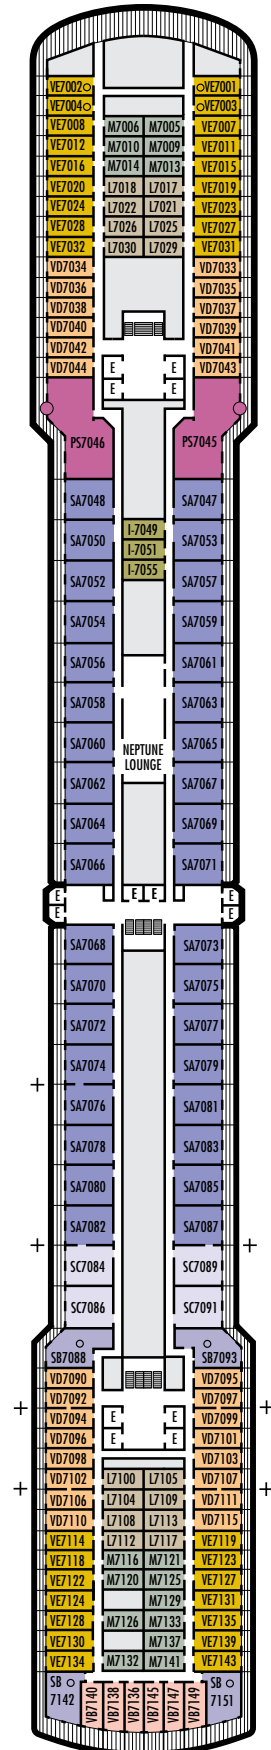

ZUIDERDAM

DECK PLANS & STATEROOMS

The deck plans are color-coded by category of stateroom, and the category letter precedes the stateroom number in each room. All staterooms are equipped with interactive LED television with On Demand movies, programming and multichannel music; mini-bar; mini-safe; data port; telephone.

Important Note: Not all staterooms within each category have the same furniture configuration and/or facilities. Appropriate symbols within the rooms on the deck plans describe differences from the stateroom descriptions below.

All information is subject to change.

STATEROOM SYMBOL LEGEND

- Quad (2 lower beds, 1 sofa bed, 1 upper)
- Triple (2 lower beds, 1 sofa bed)
- △ Partial sea view
- × Fully obstructed view
- + Connecting rooms
- Shower only
- ♠ Single sink vanity
- Staterooms have solid steel verandah railings instead of clear-view Plexiglas® railings

ACCESSIBILITY STATEROOM SYMBOL LEGEND

- ♿ Suites SC6175 & SC6164 are fully accessible, bathtub and roll-in shower. Suite SS6108 and staterooms I-8037, VB6004, VB6003, D1100, C1082, C1081, J1074, K1012 & K1011 are fully accessible, roll-in shower only.
- ▼ Suites SY8068, SY5002 & SY5001 are fully accessible with single side approach to the bed, bathtub and roll-in shower
- ★ Staterooms VA8032, VA8031, VA6049, VA5140, VA5137, VA5054, VA5051, VA4132, VA4131, H4090, H4089, VA4052 & VA4051 are ambulatory accessible, roll-in shower only

For more information regarding accessibility features on our ships please visit the [Accessible Cruising](#) section of our website.

VERANDAH SUITES

PS