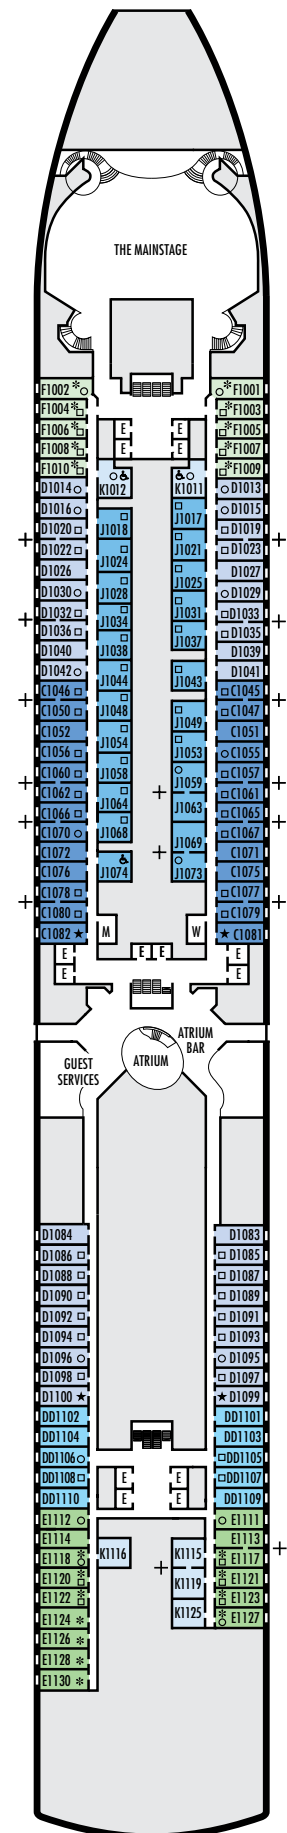

All information is subject to change.

STATEROOM SYMBOL LEGEND

- Quad (2 lower beds, 1 sofa bed, 1 upper)
- Triple (2 lower beds, 1 sofa bed)
- △ Partial sea view
- × Fully obstructed view
- + Connecting rooms
- * Shower only
- ♠ Single sink vanity
- ◆ Staterooms have solid steel verandah railings instead of clear-view Plexiglas® railings

ACCESSIBILITY

STATEROOM SYMBOL LEGEND

- ♿ Staterooms I-8033, VB6002, VB6001, J1074, K1012 & K1011 are fully accessible, roll-in shower only
- ▼ Suites SA7058 & SA7057 are fully accessible with single side approach to the bed, bathtub and roll-in shower. Suites SY5002 & SY5001 are fully accessible with single side approach to the bed, roll-in shower only.
- ★ Staterooms VA8119, VA8116, VA8026, VA8025, V6052, V6049, V5140, V5135, V5054, V5051, VA4134, VA4131, H4092, H4089, VA4052, VA4051, D1100, D1099, C1082 & C1081 are ambulatory accessible, roll-in shower only

For more information regarding accessibility features on our ships please visit the [Accessible Cruising](#) section of our website.

OCEAN-VIEW STATEROOMS

- C ■ D ■ DD ■ E ■ F

Large: 2 lower beds convertible to 1 queen-size bed, bathtub & shower.
Approximately 169–267 sq. ft.

INTERIOR STATEROOMS

- J ■ K

Large or Standard: 2 lower beds convertible to 1 queen-size bed, shower.
Approximately 141–284 sq. ft.

Main Deck

NIEUW AMSTERDAM

DECK PLANS & STATEROOMS

The deck plans are color-coded by category of stateroom, and the category letter precedes the stateroom number in each room. All staterooms are equipped with interactive LED television with On Demand movies, programming and multichannel music; mini-bar; mini-safe; data port; telephone.