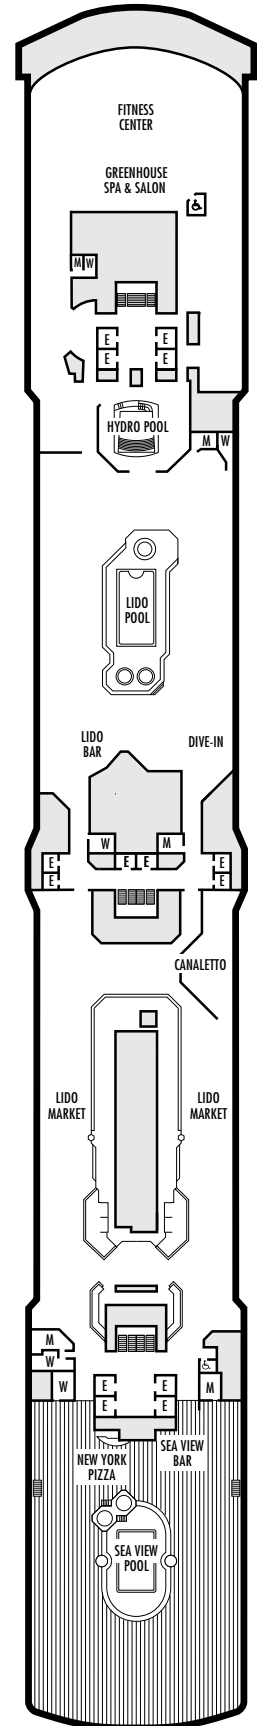

Important Note: Not all staterooms within each category have the same furniture configuration and/or facilities. Appropriate symbols within the rooms on the deck plans describe differences from the stateroom descriptions below.

All information is subject to change.

STATEROOM SYMBOL LEGEND

- Quad (2 lower beds, 1 sofa bed, 1 upper)
- Triple (2 lower beds, 1 sofa bed)
- △ Partial sea view
- × Fully obstructed view
- + Connecting rooms
- Shower only
- ♠ Single sink vanity
- Staterooms have solid steel verandah railings instead of clear-view Plexiglas® railings

ACCESSIBILITY STATEROOM SYMBOL LEGEND

- ♿ Staterooms I-8033, VB6002, VB6001, J1074, K1012 & K1011 are fully accessible, roll-in shower only
- ▼ Suites SA7058 & SA7057 are fully accessible with single side approach to the bed, bathtub and roll-in shower. Suites SY5002 & SY5001 are fully accessible with single side approach to the bed, roll-in shower only.
- ★ Staterooms VA8119, VA8116, VA8026, VA8025, V6052, V6049, V5140, V5135, V5054, V5051, VA4134, VA4131, H4092, H4089, VA4052, VA4051, D1100, D1099, C1082 & C1081 are ambulatory accessible, roll-in shower only

For more information regarding accessibility features on our ships please visit the [Accessible Cruising](#) section of our website.

Lido Deck