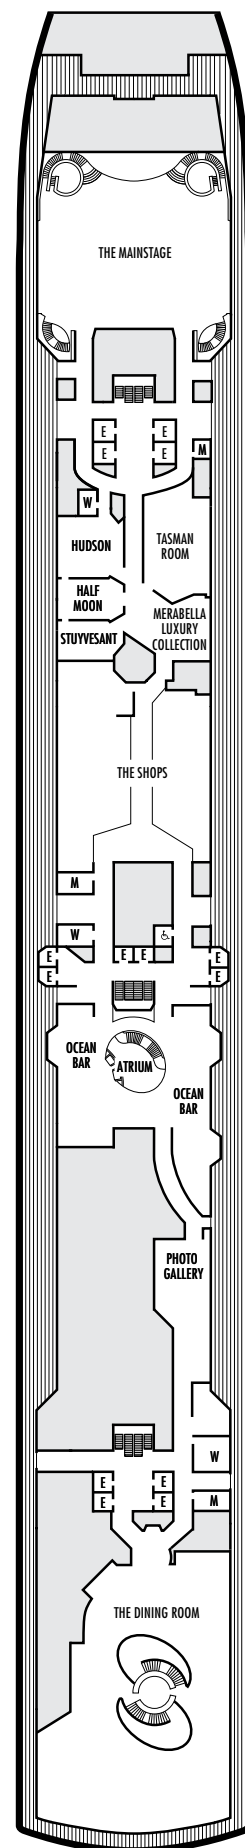

NIEUW AMSTERDAM

DECK PLANS & STATEROOMS

The deck plans are color-coded by category of stateroom, and the category letter precedes the stateroom number in each room. All staterooms are equipped with interactive LED television with On Demand movies, programming and multichannel music; mini-bar; mini-safe; data port; telephone.

Important Note: Not all staterooms within each category have the same furniture configuration and/or facilities. Appropriate symbols within the rooms on the deck plans describe differences from the stateroom descriptions below.

All information is subject to change.

STATEROOM SYMBOL LEGEND

- Quad (2 lower beds, 1 sofa bed, 1 upper)
- Triple (2 lower beds, 1 sofa bed)
- △ Partial sea view
- × Fully obstructed view
- + Connecting rooms
- Shower only
- ♠ Single sink vanity
- Staterooms have solid steel verandah railings instead of clear-view Plexiglas® railings

ACCESSIBILITY

STATEROOM SYMBOL LEGEND

- ♿ Staterooms I-8033, VB6002, VB6001, J1074, K1012 & K1011 are fully accessible, roll-in shower only
- ▼ Suites SA7058 & SA7057 are fully accessible with single side approach to the bed, bathtub and roll-in shower. Suites SY5002 & SY5001 are fully accessible with single side approach to the bed, roll-in shower only.
- ★ Staterooms VA8119, VA8116, VA8026, VA8025, V6052, V6049, V5140, V5135, V5054, V5051, VA4134, VA4131, H4092, H4089, VA4052, VA4051, D1100, D1099, C1082 & C1081 are ambulatory accessible, roll-in shower only.

For more information regarding accessibility features on our ships please visit the [Accessible Cruising](#) section of our website.

Promenade Deck