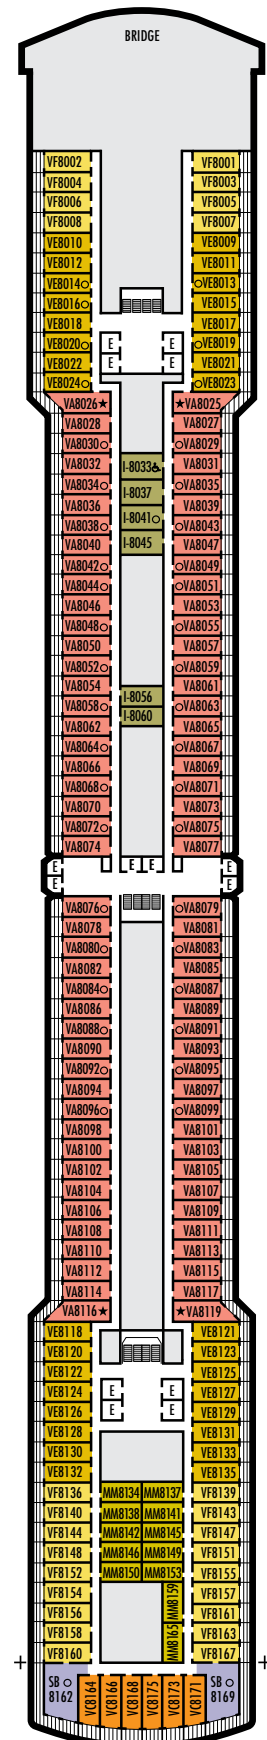

For more information regarding accessibility features on our ships please visit the [Accessible Cruising](#) section of our website.

VERANDAH SUITES

SB

Neptune Suites: 2 lower beds convertible to 1 king-size bed, bathroom with dual-sink vanity, full-size whirlpool bath & shower & additional shower stall, large sitting area, dressing room, private verandah, 1 sofa bed for 2 persons, floor-to-ceiling windows.
Approximately 506–590 sq. ft. including verandah.

VERANDAH STATEROOMS

VA VC VE VF

Verandah: 2 lower beds convertible to 1 queen-size bed, bathtub & shower, sitting area, private verandah, floor-to-ceiling windows.
Approximately 213–379 sq. ft. including verandah.

INTERIOR STATEROOMS

I

Large: 2 lower beds convertible to 1 queen-size bed, shower.
Approximately 141–284 sq. ft.

MM

Standard: 2 lower beds convertible to 1 queen-size bed, shower.
Approximately 141–284 sq. ft.

Navigation Deck