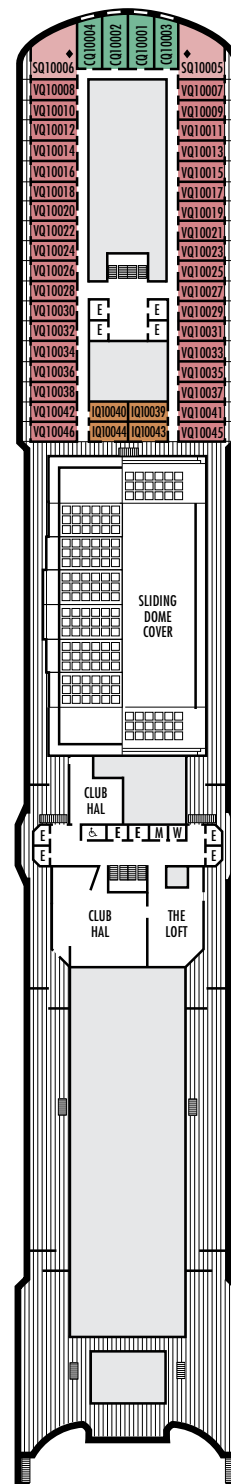

For more information regarding accessibility features on our ships please visit the [Accessible Cruising](#) section of our website.

VERANDAH SPA SUITES

■ SQ

Neptune Spa Suites: 2 lower beds convertible to 1 king-size bed, bathroom with dual-sink vanity, full-size whirlpool bath & shower & additional shower stall, large sitting area, dressing room, private verandah, 1 sofa bed for 2 persons, floor-to-ceiling windows. Approximately 506–590 sq. ft. including verandah.

VERANDAH SPA STATEROOMS

■ VQ

Verandah Spa: 2 lower beds convertible to 1 queen-size bed, bathtub & shower, sitting area, private verandah, floor-to-ceiling windows. Approximately 213–379 sq. ft. including verandah.

OCEAN-VIEW SPA STATEROOMS

■ CQ

Large Ocean-view Spa: 2 lower beds convertible to 1 queen-size bed, bathtub & shower. Approximately 169–267 sq. ft.

INTERIOR SPA STATEROOMS

■ IQ

Large Interior Spa: 2 lower beds convertible to 1 queen-size bed, shower. Staterooms IQ10043 and IQ10044 have fully obstructed views. Approximately 141–284 sq. ft.

Panorama Deck