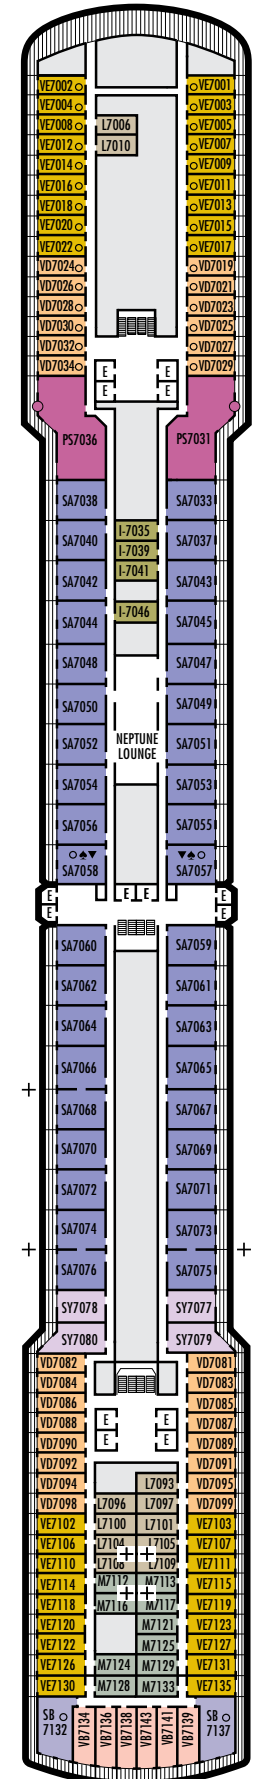

SA SB

Neptune Suites: 2 lower beds convertible to 1 king-size bed, bathroom with dual-sink vanity, full-size whirlpool bath & shower & additional shower stall, large sitting area, dressing room, private verandah, 1 sofa bed for 2 persons, floor-to-ceiling windows.
Approximately 506–590 sq. ft. including verandah.

SY

Signature Suites: 2 lower beds convertible to 1 queen-size bed, bathroom with dual-sink vanity, full-size whirlpool bath & shower & additional shower stall, large sitting area, private verandah, 1 sofa bed for 1 person, floor-to-ceiling windows.
Approximately 273–456 sq. ft. including verandah.

VERANDAH STATEROOMS

VB VD VE

Verandah: 2 lower beds convertible to 1 queen-size bed, bathtub & shower, sitting area, private verandah, floor-to-ceiling windows.
Approximately 213–379 sq. ft. including verandah.

INTERIOR STATEROOMS

I

Large: 2 lower beds convertible to 1 queen-size bed, shower.
Approximately 141–284 sq. ft.

L M

Standard: 2 lower beds convertible to 1 queen-size bed, shower.
Approximately 141–284 sq. ft.

Rotterdam Deck