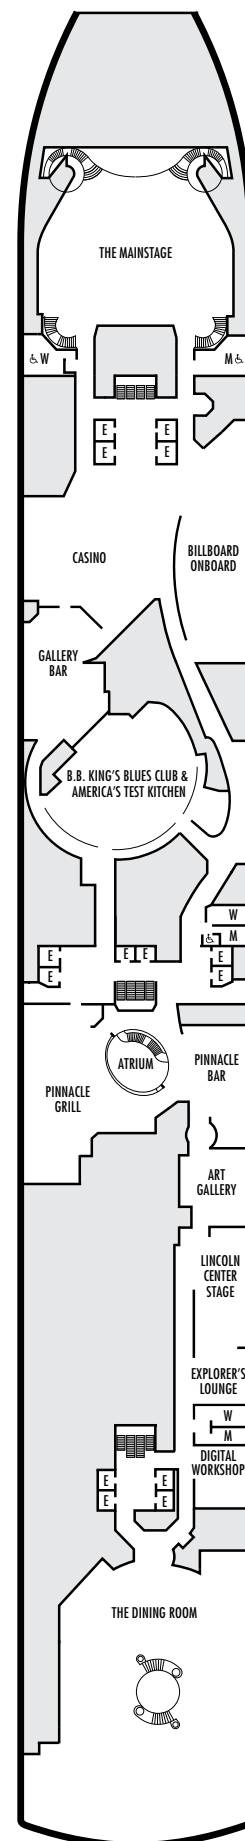

NIEUW AMSTERDAM

DECK PLANS & STATEROOMS

The deck plans are color-coded by category of stateroom, and the category letter precedes the stateroom number in each room. All staterooms are equipped with interactive LED television with On Demand movies, programming and multichannel music; mini-bar; mini-safe; data port; telephone.

Important Note: Not all staterooms within each category have the same furniture configuration and/or facilities. Appropriate symbols within the rooms on the deck plans describe differences from the stateroom descriptions below.

All information is subject to change.

STATEROOM SYMBOL LEGEND

- Quad (2 lower beds, 1 sofa bed, 1 upper)
- Triple (2 lower beds, 1 sofa bed)
- △ Partial sea view
- × Fully obstructed view
- + Connecting rooms
- Shower only
- ♣ Single sink vanity
- Staterooms have solid steel verandah railings instead of clear-view Plexiglas® railings

ACCESSIBILITY

STATEROOM SYMBOL LEGEND

- ♿ Staterooms I-8033, VB6002, VB6001, J1074, K1012 & K1011 are fully accessible, roll-in shower only
- ▼ Suites SA7058 & SA7057 are fully accessible with single side approach to the bed, bathtub and roll-in shower. Suites SY5002 & SY5001 are fully accessible with single side approach to the bed, roll-in shower only.
- ★ Staterooms VA8119, VA8116, VA8026, VA8025, V6052, V6049, V5140, V5135, V5054, V5051, VA4134, VA4131, H4092, H4089, VA4052, VA4051, D1100, D1099, C1082 & C1081 are ambulatory accessible, roll-in shower only

For more information regarding accessibility features on our ships please visit the [Accessible Cruising](#) section of our website.