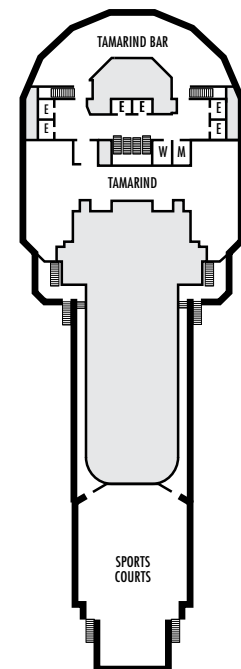

All information is subject to change.

STATEROOM SYMBOL LEGEND

- Quad (2 lower beds, 1 sofa bed, 1 upper)
- Triple (2 lower beds, 1 sofa bed)
- △ Partial sea view
- × Fully obstructed view
- + Connecting rooms
- Shower only
- ♠ Single sink vanity
- Staterooms have solid steel verandah railings instead of clear-view Plexiglas® railings

ACCESSIBILITY

STATEROOM SYMBOL LEGEND

- ♿ Staterooms I-8033, VB6002, VB6001, J1074, K1012 & K1011 are fully accessible, roll-in shower only
- ▼ Suites SA7058 & SA7057 are fully accessible with single side approach to the bed, bathtub and roll-in shower. Suites SY5002 & SY5001 are fully accessible with single side approach to the bed, roll-in shower only.
- ★ Staterooms VA8119, VA8116, VA8026, VA8025, V6052, V6049, V5140, V5135, V5054, V5051, VA4134, VA4131, H4092, H4089, VA4052, VA4051, D1100, D1099, C1082 & C1081 are ambulatory accessible, roll-in shower only

For more information regarding accessibility features on our ships please visit the [Accessible Cruising](#) section of our website.

VERANDAH SPA STATEROOMS

VQ

Verandah Spa: 2 lower beds convertible to 1 queen-size bed, bathtub & shower, sitting area, private verandah, floor-to-ceiling windows. VQ staterooms 11001–11010 have viewing balconies. Approximately 213–379 sq. ft. including verandah.

Panorama Deck