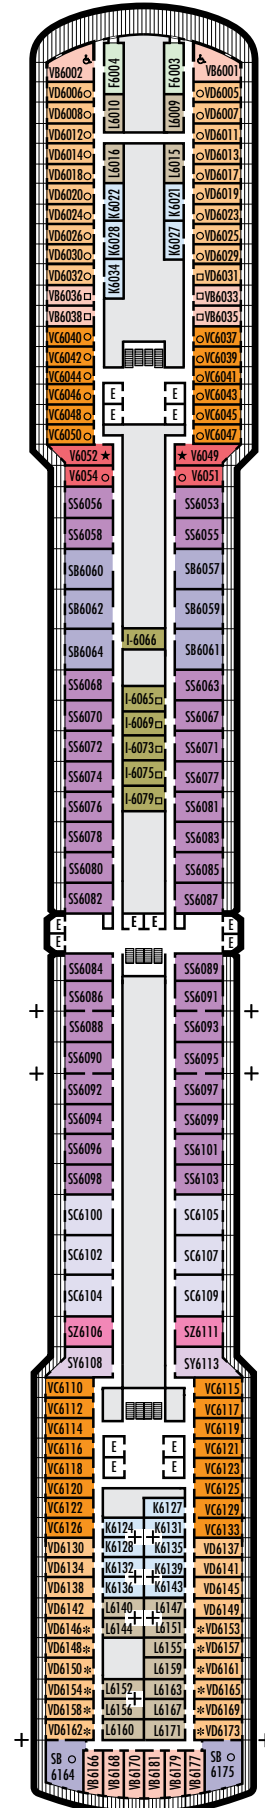

ACCESSIBILITY

STATEROOM SYMBOL LEGEND

- ♿ Staterooms I-8033, VB6002, VB6001, J1074, K1012 & K1011 are fully accessible, roll-in shower only
- ▼ Suites SA7058 & SA7057 are fully accessible with single side approach to the bed, bathtub and roll-in shower. Suites SY5002 & SY5001 are fully accessible with single side approach to the bed, roll-in shower only.
- ★ Staterooms VA8119, VA8116, VA8026, VA8025, V6052, V6049, V5140, V5135, V5054, V5051, VA4134, VA4131, H4092, H4089, VA4052, VA4051, D1100, D1099, C1082 & C1081 are ambulatory accessible, roll-in shower only

ACCESSIBILITY

STATEROOM SYMBOL LEGEND

- ♿ Staterooms I-8033, VB6002, VB6001, J1074, K1012 & K1011 are fully accessible, roll-in shower only
- ▼ Suites SA7058 & SA7057 are fully accessible with single side approach to the bed, bathtub and roll-in shower. Suites SY5002 & SY5001 are fully accessible with single side approach to the bed, roll-in shower only.
- ★ Staterooms VA8119, VA8116, VA8026, VA8025, V6052, V6049, V5140, V5135, V5054, V5051, VA4134, VA4131, H4092, H4089, VA4052, VA4051, D1100, D1099, C1082 & C1081 are ambulatory accessible, roll-in shower only.

INTERIOR STATEROOMS

I

Large: 2 lower beds convertible to 1 queen-size bed, shower. Approximately 141–284 sq. ft.

K

Large or Standard: 2 lower beds convertible to 1 queen-size bed, shower. Approximately 141–284 sq. ft.

■ K

Large or Standard: 2 lower beds convertible to 1 queen-size bed, shower. Approximately 141–284 sq. ft.

■ L

Standard: 2 lower beds convertible to 1 queen-size bed, shower. Approximately 141–284 sq. ft.