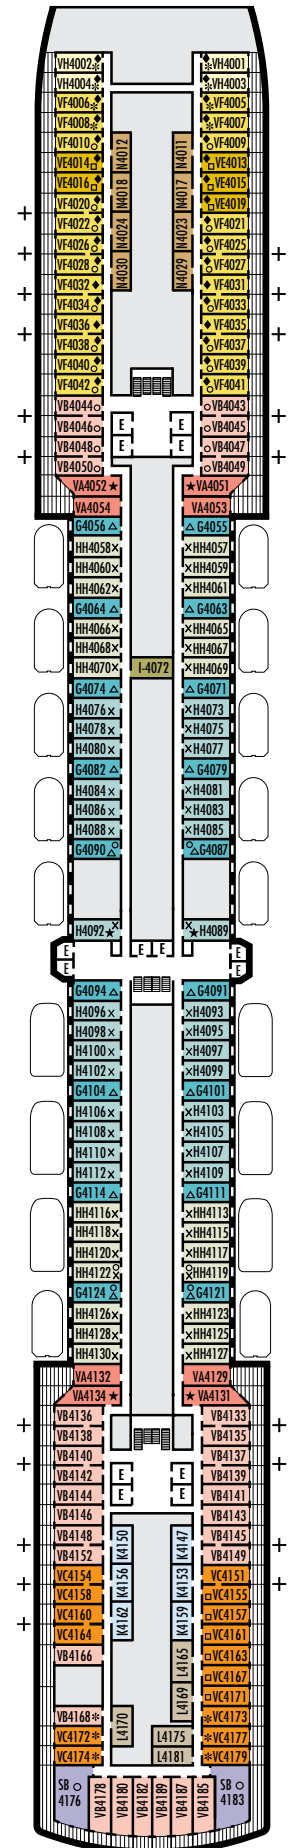

ACCESSIBILITY

STATEROOM SYMBOL LEGEND

- ♿ Staterooms I-8033, VB6002, VB6001, J1074, K1012 & K1011 are fully accessible, roll-in shower only
- ▼ Suites SA7058 & SA7057 are fully accessible with single side approach to the bed, bathtub and roll-in shower. Suites SY5002 & SY5001 are fully accessible with single side approach to the bed, roll-in shower only.
- ★ Staterooms VA8119, VA8116, VA8026, VA8025, V6052, V6049, V5140, V5135, V5054, V5051, VA4134, VA4131, H4092, H4089, VA4052, VA4051, D1100, D1099, C1082 & C1081 are ambulatory accessible, roll-in shower only

For more information regarding accessibility features on our ships please visit the [Accessible Cruising](#) section of our website.

OCEAN-VIEW STATEROOMS

- C ■ D ■ DD ■ E ■ F

Large: 2 lower beds convertible to 1 queen-size bed, bathtub & shower.
Approximately 169–267 sq. ft.

INTERIOR STATEROOMS

I

Large: 2 lower beds convertible to 1 queen-size bed, shower. Approximately 141–284 sq. ft.

K

Large or Standard: 2 lower beds convertible to 1 queen-size bed, shower. Approximately 141–284 sq. ft.

L N

Standard: 2 lower beds convertible to 1 queen-size bed, shower. Approximately 141–284 sq. ft.

DECK 4—UPPER PROMENADE DECK

Staterooms 4001–4189

Upper Promenade Deck

NIEUW AMSTERDAM

DECK PLANS & STATEROOMS