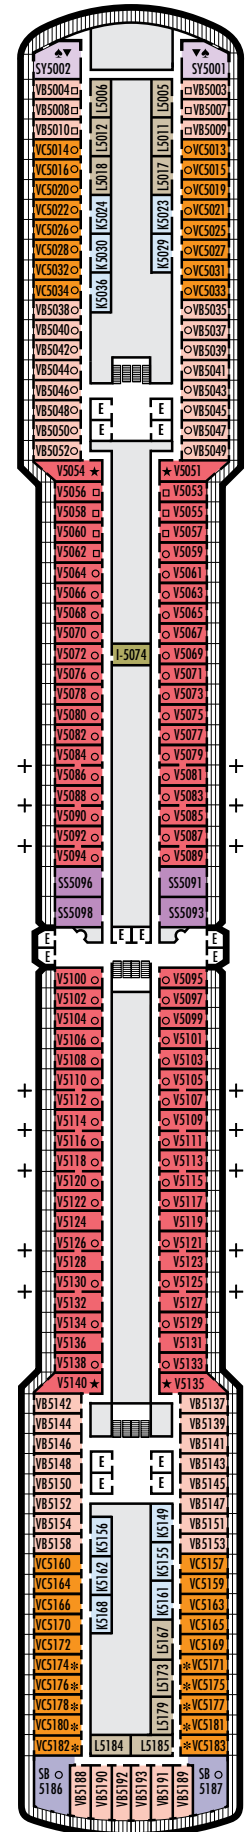

For more information regarding accessibility features on our ships please visit the [Accessible Cruising](#) section of our website.

VERANDAH SUITES

SB

Neptune Suites: 2 lower beds convertible to 1 king-size bed, bathroom with dual-sink vanity, full-size whirlpool bath & shower & additional shower stall, large sitting area, dressing room, private verandah, 1 sofa bed for 2 persons, floor-to-ceiling windows. Approximately 506–590 sq. ft. including verandah.

SS SY

Signature Suites: 2 lower beds convertible to 1 queen-size bed, bathroom with dual-sink vanity, full-size whirlpool bath & shower & additional shower stall, large sitting area, private verandah, 1 sofa bed for 1 person, floor-to-ceiling windows. Approximately 273–456 sq. ft. including verandah.

VERANDAH STATEROOMS

V VB VC

Verandah: 2 lower beds convertible to 1 queen-size bed, bath tub & shower, sitting area, private verandah, floor-to-ceiling windows. Approximately 213–379 sq. ft. including verandah.

INTERIOR STATEROOMS

I

Large: 2 lower beds convertible to 1 queen-size bed, shower. Approximately 141–284 sq. ft.

K

Large or Standard: 2 lower beds convertible to 1 queen-size bed, shower. Approximately 141–284 sq. ft.

L

Standard: 2 lower beds convertible to 1 queen-size bed, shower. Approximately 141–284 sq. ft.

Verandah Deck