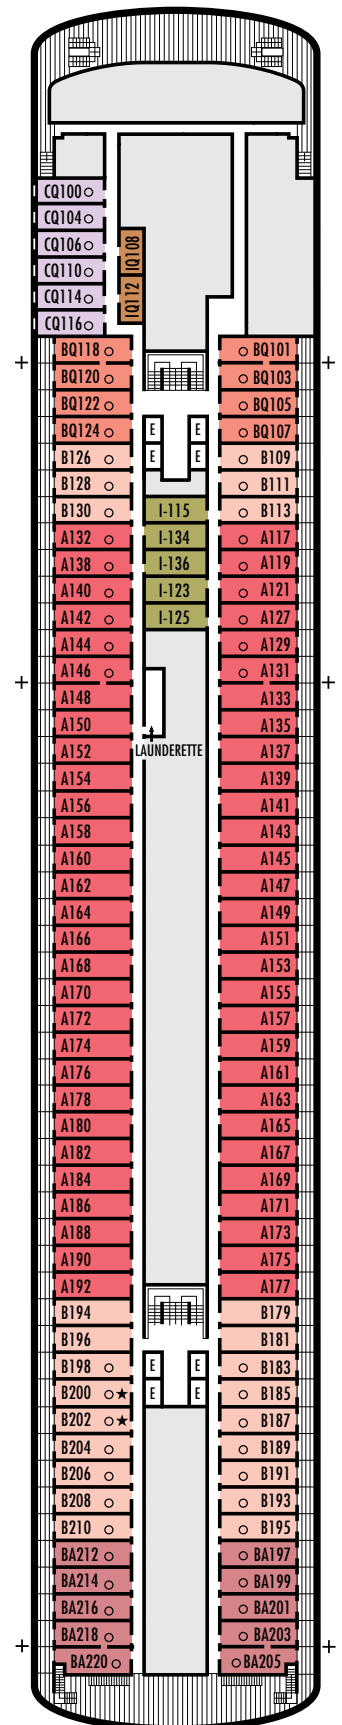

For more information regarding accessibility features on our ships please visit the [Accessible Cruising](#) section of our website.

VERANDAH SPA SUITES

■ BQ

Vista Spa Suites: 2 lower beds convertible to 1 queen-size bed, whirlpool bath & shower, sitting area, private verandah, mini-bar, refrigerator, floor-to-ceiling windows. Approximately 283 sq. ft. including verandah.

VERANDAH SUITES

■ A ■ B ■ BA

Vista Suites: 2 lower beds convertible to 1 queen-size bed, whirlpool bath & shower, sitting area, private verandah, mini-bar, refrigerator, floor-to-ceiling windows. Approximately 283 sq. ft. including verandah.

OCEAN-VIEW SPA STATEROOMS

■ CQ

Large Ocean-view Spa: 2 lower beds convertible to 1 queen-size bed, bathtub & shower. Approximately 174–255 sq. ft.

INTERIOR SPA STATEROOMS

■ IQ

Large Interior Spa: 2 lower beds convertible to 1 queen-size bed, shower. Approximately 130 sq. ft.

INTERIOR STATEROOMS

■ I

Large: 2 lower beds convertible to 1 queen-size bed, shower. Approximately 182 sq. ft.

Verandah Deck