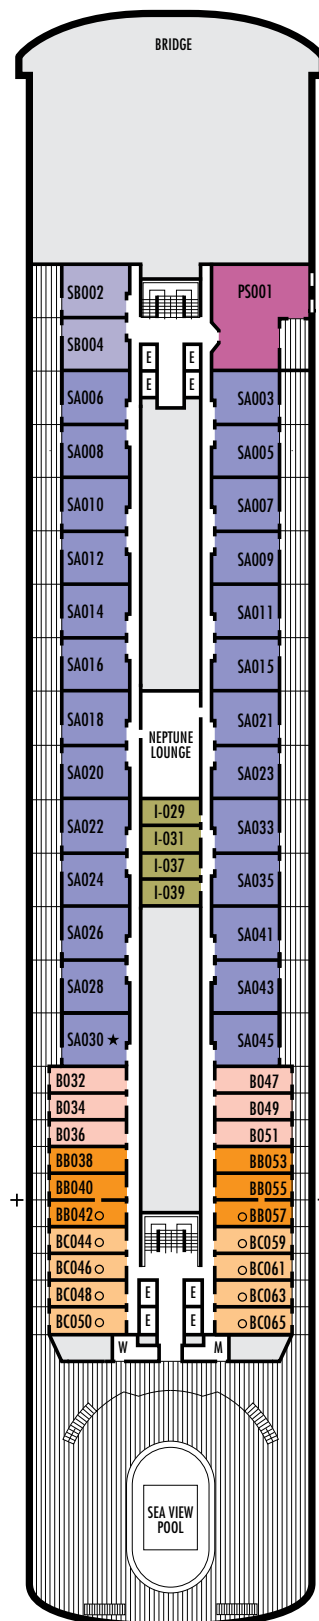

For more information regarding accessibility features on our ships please visit the [Accessible Cruising](#) section of our website.

VERANDAH SUITES

PS

Pinnacle Suite: Bedroom with 1 king-size bed, oversize whirlpool bath & shower, living room, dining room, dressing room, private verandah, pantry, 1 sofa bed for 2 persons, mini-bar, refrigerator, guest toilet, floor-to-ceiling windows. Approximately 1,273 sq. ft. including verandah.

SA SB

Neptune Suites: 2 lower beds convertible to 1 king-size bed, whirlpool bath & shower, large sitting area, dressing room, private verandah, 1 sofa bed for 2 persons, mini-bar, refrigerator, floor-to-ceiling windows. Approximately 575 sq. ft. including verandah.

B BB BC

Vista Suites: 2 lower beds convertible to 1 queen-size bed, whirlpool bath & shower, sitting area, private verandah, mini-bar, refrigerator, floor-to-ceiling windows. Approximately 283 sq. ft. including verandah.

INTERIOR STATEROOMS

I

Large: 2 lower beds convertible to 1 queen-size bed, shower. Approximately 141–226 sq. ft.