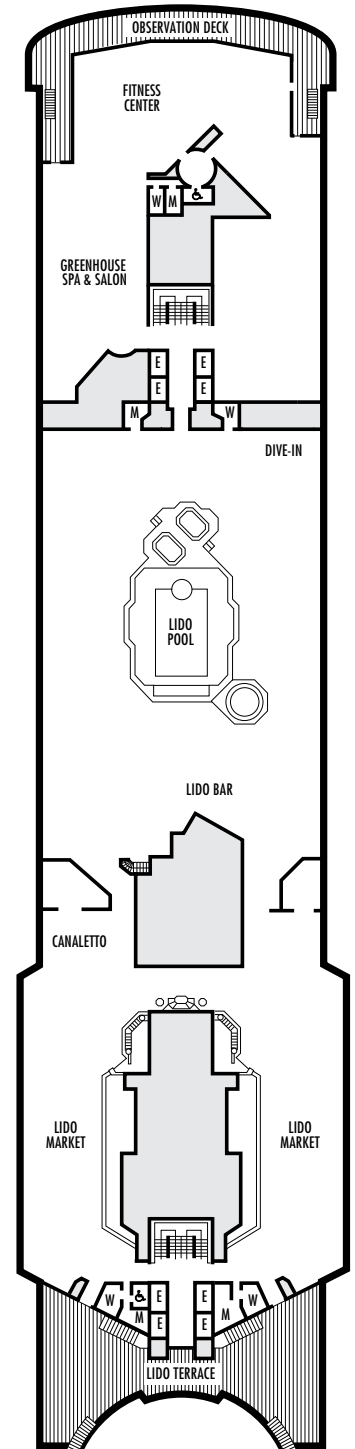

MAASDAM

DECK PLANS & STATEROOMS

The deck plans are color-coded by category of stateroom, and the category letter precedes the stateroom number in each room. All staterooms are equipped with flat-panel television, DVD player, telephone and multichannel music.

Important Note: Not all staterooms within each category have the same furniture configuration and/or facilities. Appropriate symbols within the rooms on the deck plans describe differences from the stateroom descriptions below.

All information is subject to change.

STATEROOM SYMBOL LEGEND

- Quad (2 lower beds, 1 sofa bed, 1 upper)
- Triple (2 lower beds, 1 sofa bed)
- △ Partial sea view
- × Fully obstructed view
- + Connecting rooms
- These staterooms have portholes instead of windows

ACCESSIBILITY STATEROOM SYMBOL LEGEND

- ♿ Staterooms CA367 is fully accessible, roll-in shower only, wheelchair-accessible doorways
- ★ Suites SA030, B200 & B202 and staterooms K500, G501, G502, C563, FF829 & FF831 are ambulatory accessible, shower only with small step, step into bathroom, standard interior and exterior door size. Staterooms EE390, EE389, G704, G706, G709 & G711 are ambulatory accessible, roll-in shower only, wheelchair-accessible doorways.

For more information regarding accessibility features on our ships please visit the [Accessible Cruising](#) section of our website.

Lido Deck