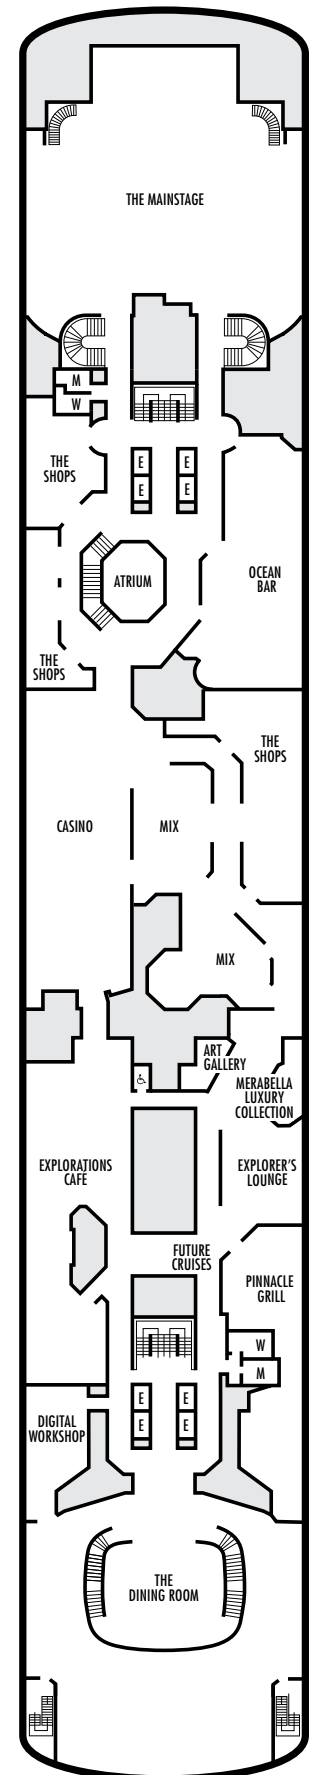

MAASDAM

DECK PLANS & STATEROOMS

The deck plans are color-coded by category of stateroom, and the category letter precedes the stateroom number in each room. All staterooms are equipped with flat-panel television, DVD player, telephone and multichannel music.

Important Note: Not all staterooms within each category have the same furniture configuration and/or facilities. Appropriate symbols within the rooms on the deck plans describe differences from the stateroom descriptions below.

All information is subject to change.

STATEROOM SYMBOL LEGEND

- Quad (2 lower beds, 1 sofa bed, 1 upper)
- Triple (2 lower beds, 1 sofa bed)
- △ Partial sea view
- × Fully obstructed view
- + Connecting rooms
- These staterooms have portholes instead of windows

ACCESSIBILITY STATEROOM SYMBOL LEGEND

- ♿ Staterooms CA367 is fully accessible, roll-in shower only, wheelchair-accessible doorways
- ★ Suites SA030, B200 & B202 and staterooms K500, G501, G502, C563, FF829 & FF831 are ambulatory accessible, shower only with small step, step into bathroom, standard interior and exterior door size. Staterooms EE390, EE389, G704, G706, G709 & G711 are ambulatory accessible, roll-in shower only, wheelchair-accessible doorways.

For more information regarding accessibility features on our ships please visit the [Accessible Cruising](#) section of our website.