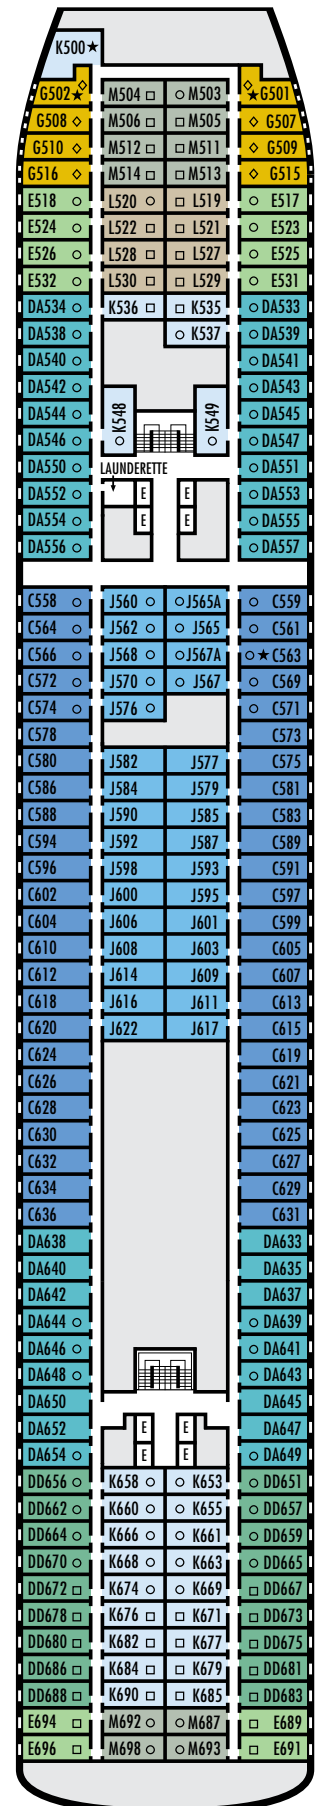

All information is subject to change.

STATEROOM SYMBOL LEGEND

- Quad (2 lower beds, 1 sofa bed, 1 upper)
- Triple (2 lower beds, 1 sofa bed)
- △ Partial sea view
- × Fully obstructed view
- + Connecting rooms
- These staterooms have portholes instead of windows

ACCESSIBILITY STATEROOM SYMBOL LEGEND

- ♿ Staterooms CA367 is fully accessible, roll-in shower only, wheelchair-accessible doorways
- ★ Suites SA030, B200 & B202 and staterooms K500, G501, G502, C563, FF829 & FF831 are ambulatory accessible, shower only with small step, step into bathroom, standard interior and exterior door size. Staterooms EE390, EE389, G704, G706, G709 & G711 are ambulatory accessible, roll-in shower only, wheelchair-accessible doorways..

For more information regarding accessibility features on our ships please visit the [Accessible Cruising](#) section of our website.

OCEAN-VIEW STATEROOMS

C DA DD E

Large: 2 lower beds convertible to 1 queen-size bed, bathtub & shower. Approximately 174–255 sq. ft.

G

Large: 2 lower beds convertible to 1 queen-size bed, bathtub & shower. All G-category staterooms have portholes. Approximately 174–255 sq. ft.

INTERIOR STATEROOMS

J K L M

Large: 2 lower beds convertible to 1 queen-size bed, shower. Approximately 141–226 sq. ft.

DECK 5—MAIN DECK

Staterooms 500–698

Main Deck