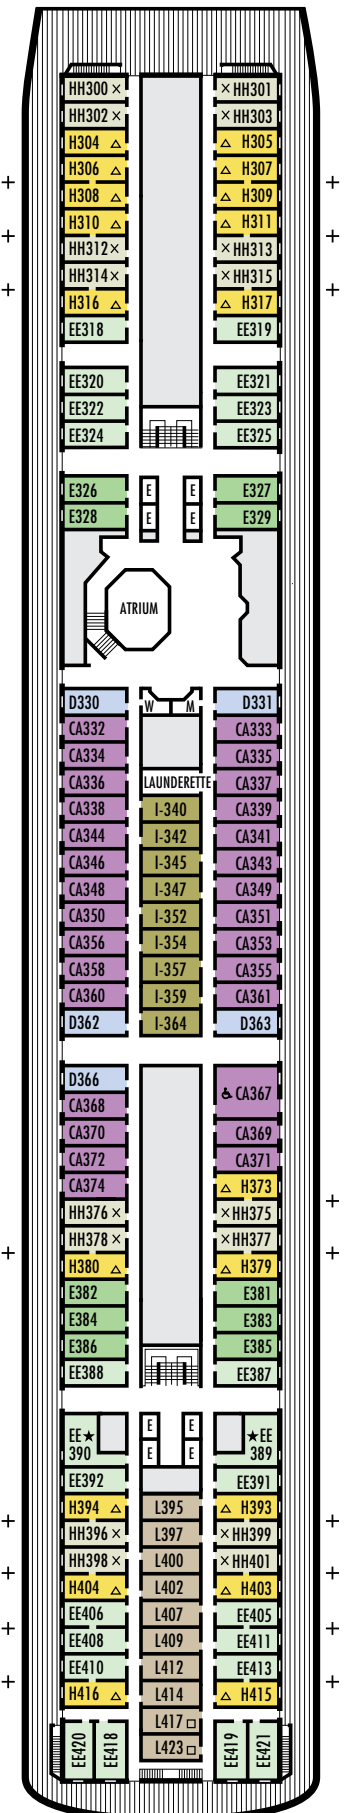

ACCESSIBILITY STATEROOM SYMBOL LEGEND

- ♿ Staterooms CA367 is fully accessible, roll-in shower only, wheelchair-accessible doorways
- ★ Suites SA030, B200 & B202 and staterooms K500, G501, G502, C563, FF829 & FF831 are ambulatory accessible, shower only with small step, step into bathroom, standard interior and exterior door size. Staterooms EE390, EE389, G704, G706, G709 & G711 are ambulatory accessible, roll-in shower only, wheelchair-accessible doorways.

For more information regarding accessibility features on our ships please visit the [Accessible Cruising](#) section of our website.

OCEAN-VIEW STATEROOMS

CA

Lanai: 2 lower beds convertible to 1 queen-size bed, bathtub & shower. Sliding glass doors lead onto the walk-around Lower Promenade Deck. Approximately 181–256 sq. ft.

D E EE

Large: 2 lower beds convertible to 1 queen-size bed, bathtub & shower. Approximately 174–255 sq. ft.

H HH

Large: 2 lower beds convertible to 1 queen-size bed, bathtub & shower. All H-category staterooms have partial sea views. All HH-category staterooms have fully obstructed views. Approximately 174–255 sq. ft.

INTERIOR STATEROOMS

I L

Large: 2 lower beds convertible to 1 queen-size bed, shower. Approximately 141–226 sq. ft.