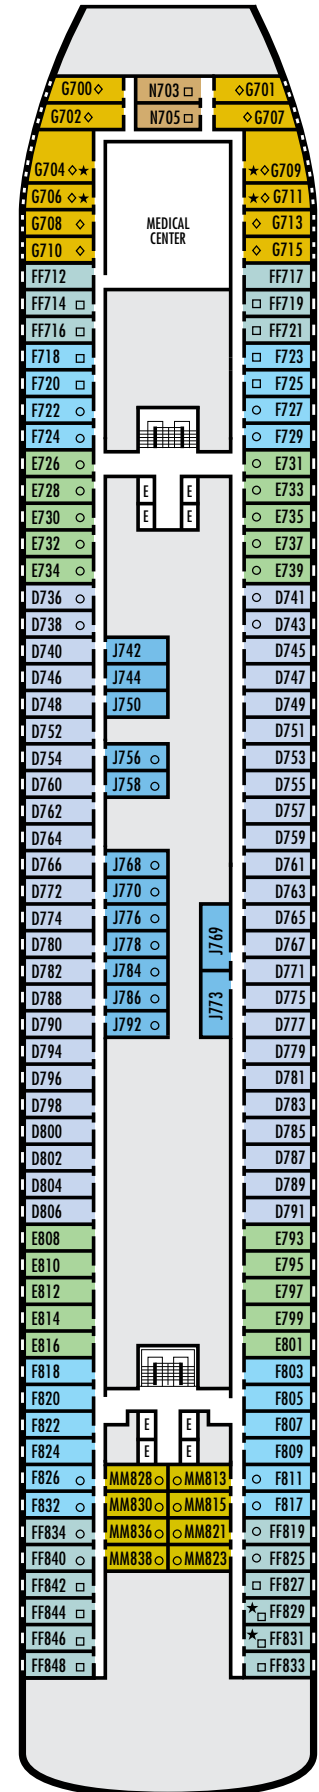

### OCEAN-VIEW STATEROOMS

□ D □ E □ F □ FF

**Large:** 2 lower beds convertible to 1 queen-size bed, bathtub & shower. Approximately 174–255 sq. ft.

■ G

**Large:** 2 lower beds convertible to 1 queen-size bed, bathtub & shower. All G-category staterooms have portholes. Approximately 174–255 sq. ft.

### INTERIOR STATEROOMS

□ J □ MM □ N

**Large:** 2 lower beds convertible to 1 queen-size bed, shower. Approximately 141–226 sq. ft.

### DECK 4—A DECK Staterooms 700–848

A Deck