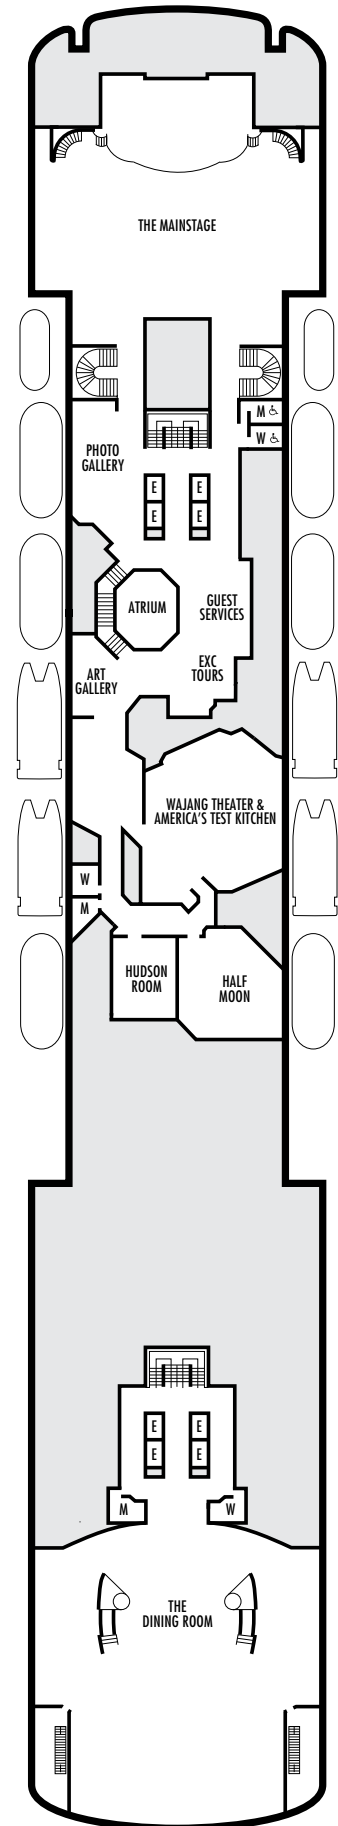

DECK 7—PROMENADE DECK