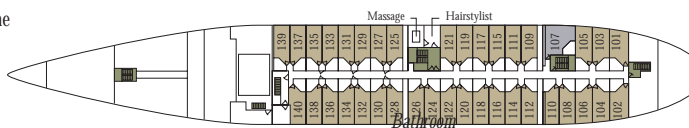

# Deck Plans

Flying Bridge

Deck Four

Deck Three

Deck Two

Deck One

Stateroom

## Wind Star/Spirit/Song Deck Plan Key

- = Owner's Suite
- = Category A
- = Category B
- = Public Areas
- = Stairs