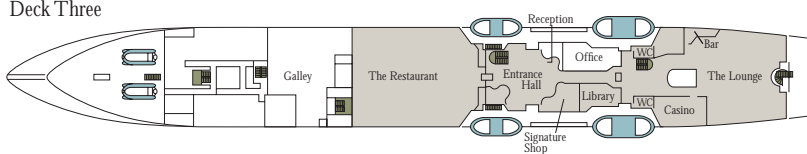

# Deck Plans

Flying Bridge

Deck Four

Deck Three

Deck Two

Deck One

Stateroom

## Wind Star/Spirit/Song Deck Plan Key

- = Owner's Suite
- = Category A
- = Category B
- = Public Areas
- = Stairs