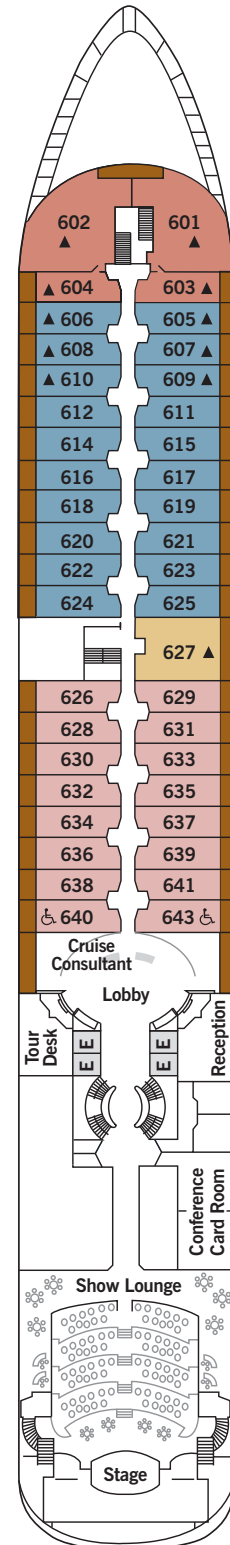

DECK PLANS – Silver Wind

DECK 4

DECK 5

DECK 6

DECK 7

DECK 8

DECK 9

REFURBISHMENT HIGHLIGHTS:

- Stunning ocean-view Spa and Fitness Centre (Deck 9)
- Observation Lounge (Deck 9)
- Eight new suites (Decks 7 and 8)
- Flat screen televisions

SPECIFICATIONS

OWNER'S SUITE	■
GRAND SUITE	■
ROYAL SUITE	■
SILVER SUITE	■
MEDALLION SUITE	■
MIDSHIP VERANDA SUITE	■
VERANDA SUITE	■
VISTA SUITE	■
CREW	212
OFFICERS	Italian
GUESTS	298
TONNAGE	17,400
LENGTH	514.14 Feet
WIDTH	70.62 Feet
SPEED	20.5 Knots
PASSENGER DECKS	6
3RD GUEST CAPACITY	▲
HANDICAP SUITES	♿
640, 643	
BUILT	1994 / 1995
REGISTRY	Bahamas