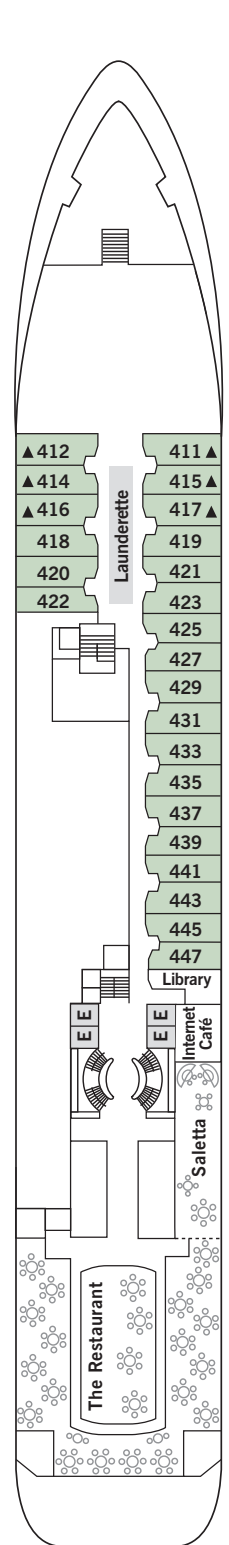

DECK PLANS – Silver Wind

DECK 4

DECK 5

DECK 6

DECK 7

DECK 8

DECK 9

REFURBISHMENT HIGHLIGHTS:

- Stunning ocean-view Spa and Fitness Centre (Deck 9)
- Observation Lounge (Deck 9)
- Eight new suites (Decks 7 and 8)
- Flat screen televisions

SPECIFICATIONS

OWNER'S SUITE	■
GRAND SUITE	■
ROYAL SUITE	■
SILVER SUITE	■
MEDALLION SUITE	■
MIDSHIP VERANDA SUITE	■
VERANDA SUITE	■
VISTA SUITE	■
CREW	212
OFFICERS	Italian
GUESTS	298
TONNAGE	17,400
LENGTH	514.14 Feet
WIDTH	70.62 Feet
SPEED	20.5 Knots
PASSENGER DECKS	6
3RD GUEST CAPACITY	▲
HANDICAP SUITES	♿
640, 643	
BUILT	1994 / 1995
REGISTRY	Bahamas