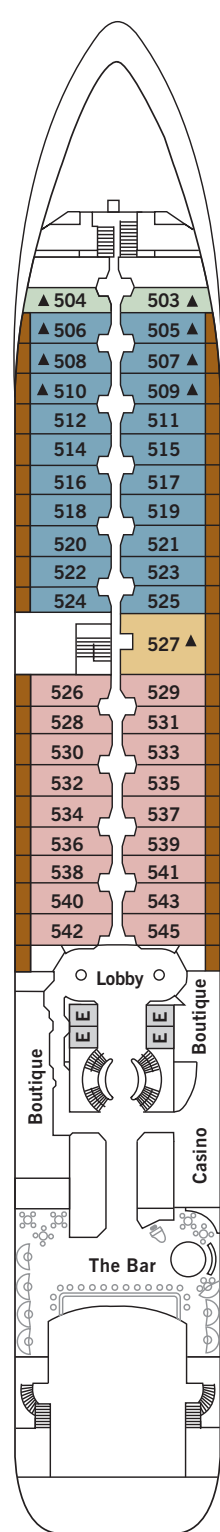

DECK PLANS – Silver Wind

DECK 4

DECK 5

DECK 6

DECK 7

DECK 8

DECK 9

REFURBISHMENT HIGHLIGHTS:

- Stunning ocean-view Spa and Fitness Centre (Deck 9)
- Observation Lounge (Deck 9)
- Eight new suites (Decks 7 and 8)
- Flat screen televisions

SPECIFICATIONS

OWNER'S SUITE	■
GRAND SUITE	■
ROYAL SUITE	■
SILVER SUITE	■
MEDALLION SUITE	■
MIDSHIP VERANDA SUITE	■
VERANDA SUITE	■
VISTA SUITE	■
CREW	212
OFFICERS	Italian
GUESTS	298
TONNAGE	17,400
LENGTH	514.14 Feet
WIDTH	70.62 Feet
SPEED	20.5 Knots
PASSENGER DECKS	6
3RD GUEST CAPACITY	▲
HANDICAP SUITES	♿
640, 643	
BUILT	1994 / 1995
REGISTRY	Bahamas