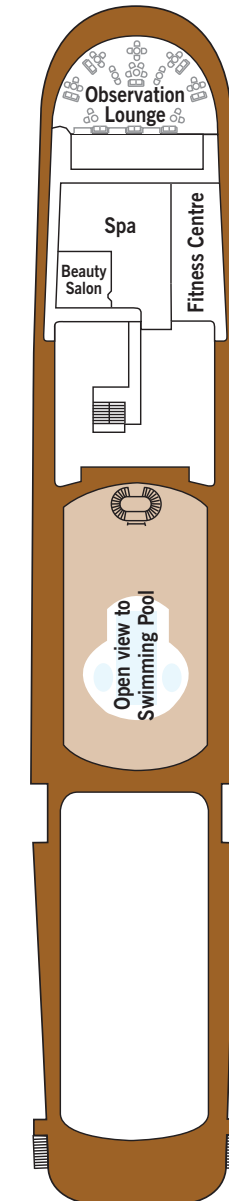

DECK PLANS – Silver Wind

DECK 4

DECK 5

DECK 6

DECK 7

DECK 8

DECK 9

REFURBISHMENT HIGHLIGHTS:

- Stunning ocean-view Spa and Fitness Centre (Deck 9)
- Observation Lounge (Deck 9)
- Eight new suites (Decks 7 and 8)
- Flat screen televisions

SPECIFICATIONS

OWNER'S SUITE	■
GRAND SUITE	■
ROYAL SUITE	■
SILVER SUITE	■
MEDALLION SUITE	■
MIDSHIP VERANDA SUITE	■
VERANDA SUITE	■
VISTA SUITE	■
CREW	212
OFFICERS	Italian
GUESTS	298
TONNAGE	17,400
LENGTH	514.14 Feet
WIDTH	70.62 Feet
SPEED	20.5 Knots
PASSENGER DECKS	6
3RD GUEST CAPACITY	▲
HANDICAP SUITES	♿
640, 643	
BUILT	1994 / 1995
REGISTRY	Bahamas