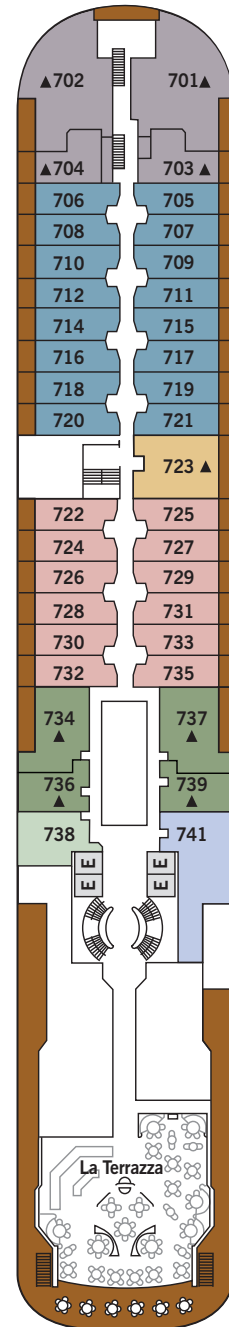

DECK PLANS – Silver Wind

DECK 4

DECK 5

DECK 6

DECK 7

DECK 8

DECK 9

REFURBISHMENT HIGHLIGHTS:

- Stunning ocean-view Spa and Fitness Centre (Deck 9)
- Observation Lounge (Deck 9)
- Eight new suites (Decks 7 and 8)
- Flat screen televisions

SPECIFICATIONS

OWNER'S SUITE	■
GRAND SUITE	■
ROYAL SUITE	■
SILVER SUITE	■
MEDALLION SUITE	■
MIDSHIP VERANDA SUITE	■
VERANDA SUITE	■
VISTA SUITE	■
CREW	212
OFFICERS	Italian
GUESTS	298
TONNAGE	17,400
LENGTH	514.14 Feet
WIDTH	70.62 Feet
SPEED	20.5 Knots
PASSENGER DECKS	6
3RD GUEST CAPACITY	▲
HANDICAP SUITES	♿
640, 643	
BUILT	1994 / 1995
REGISTRY	Bahamas