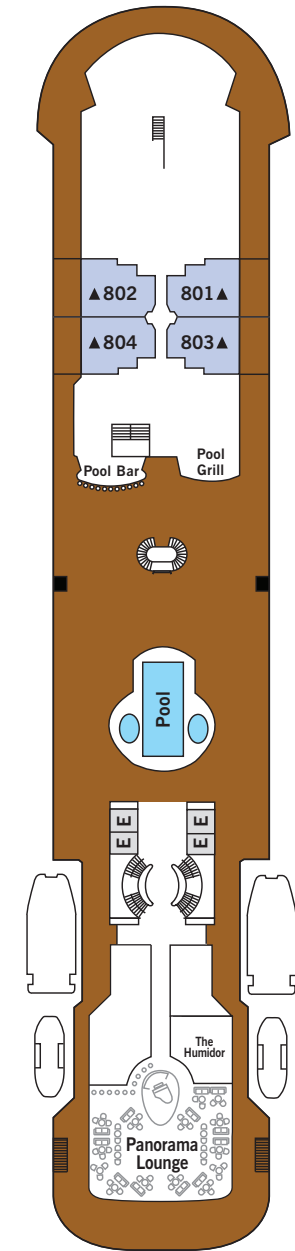

DECK PLANS – Silver Wind

DECK 4

DECK 5

DECK 6

DECK 7

DECK 8

DECK 9

REFURBISHMENT HIGHLIGHTS:

- Stunning ocean-view Spa and Fitness Centre (Deck 9)
- Observation Lounge (Deck 9)
- Eight new suites (Decks 7 and 8)
- Flat screen televisions

SPECIFICATIONS

OWNER'S SUITE	■
GRAND SUITE	■
ROYAL SUITE	■
SILVER SUITE	■
MEDALLION SUITE	■
MIDSHIP VERANDA SUITE	■
VERANDA SUITE	■
VISTA SUITE	■
CREW	212
OFFICERS	Italian
GUESTS	298
TONNAGE	17,400
LENGTH	514.14 Feet
WIDTH	70.62 Feet
SPEED	20.5 Knots
PASSENGER DECKS	6
3RD GUEST CAPACITY	▲
HANDICAP SUITES	♿
640, 643	
BUILT	1994 / 1995
REGISTRY	Bahamas