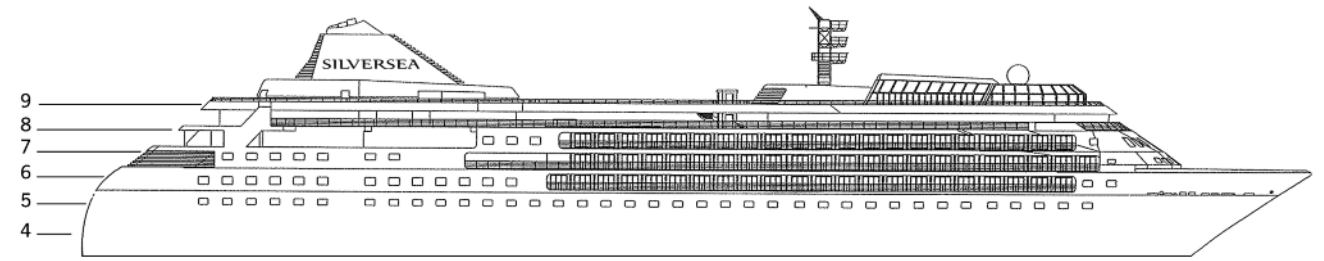

DECK PLANS – Silver Wind

DECK 4

DECK 5

DECK 6

DECK 7

DECK 8

DECK 9

REFURBISHMENT HIGHLIGHTS:

- Stunning ocean-view Spa and Fitness Centre (Deck 9)
- Observation Lounge (Deck 9)
- Eight new suites (Decks 7 and 8)
- Flat screen televisions

SPECIFICATIONS

OWNER'S SUITE	■
GRAND SUITE	■
ROYAL SUITE	■
SILVER SUITE	■
MEDALLION SUITE	■
MIDSHIP VERANDA SUITE	■
VERANDA SUITE	■
VISTA SUITE	■
CREW	212
OFFICERS	Italian
GUESTS	298
TONNAGE	17,400
LENGTH	514.14 Feet
WIDTH	70.62 Feet
SPEED	20.5 Knots
PASSENGER DECKS	6
3RD GUEST CAPACITY	▲
HANDICAP SUITES	♿
640, 643	
BUILT	1994 / 1995
REGISTRY	Bahamas