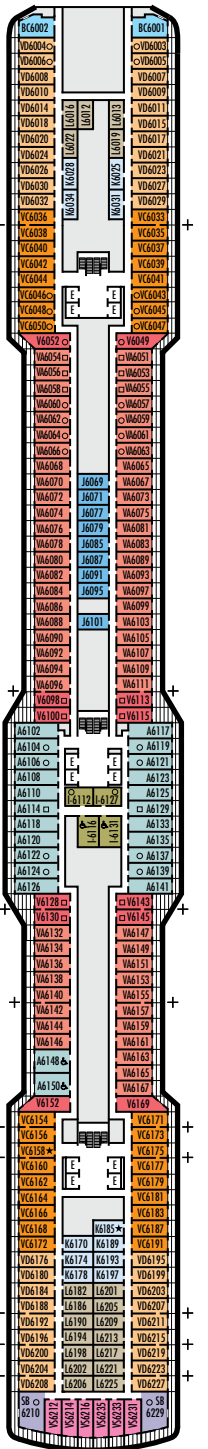

MAIN DECK
Staterooms 1001–1177

PLAZA DECK

PROMENADE DECK

BEETHOVEN DECK
Staterooms 4001–4221

GERSHWIN DECK
Staterooms 5001–5225

MOZART DECK
Staterooms 6001–6235

STATEROOM SYMBOL LEGEND

- Quad (2 lower beds, 1 sofa bed, 1 upper)
- ⊙ Triple (2 lower beds, 1 upper)
- Triple (2 lower beds, 1 sofa bed)
- ⊕ Double (2 lower beds convertible to 1 king-size bed, no Murphy bed, no sofa bed)
- △ Partially obstructed view
- + Connecting rooms
- ◆ Floor-to-ceiling windows
- * Shower only
- ▷ Uncovered verandah
- ◆ Staterooms have solid steel verandah railings instead of clear-view Plexiglas® railings

ACCESSIBILITY STATEROOM SYMBOL LEGEND

- ♿ Suites SA7094, A6150 & A6148, and staterooms VA8147, VA8145, VA8134, VA8132, I-7108, I-7101, I-6131, I-6116, V5171, V5152, I-5129, I-5112, V5057, V5055, V5054, V5052, VH4167, VH4146, VH4107, VH4096, C1134, C1125, C1123, C1121 are fully accessible, roll-in shower only
- ★ Suites B8101 & SA7092 and staterooms K11049, VB11038, VQ10033, VE8142, VD7049, K6185, VC6158, V5051, V5048, FB1172 & E1165 are ambulatory accessible, shower only with small step, step into bathroom, standard interior and exterior door size

SHIP SPECIFICATIONS & FACILITIES

- 2,650 Guests
- 1,036 Crew
- 99,500 Gross Tons
- 975 Feet Long
- 13 Guest Decks
- Wraparound Promenade Deck
- 12 Restaurants & Cafes
- 7 Entertainment Venues
- 7 Lounges/Bars
- 2 Outdoor Swimming Pools (one with sliding glass roof)
- Spa & Salon
- Fitness Center
- Suite Lounge
- Duty-free Shops
- Library/Internet Cafe
- Onboard Wi-Fi Access
- Casino
- Sport Courts

Important Note: Not all staterooms within each category have the same furniture configuration and/or facilities. Appropriate symbols within the rooms on the deck plans describe differences from the stateroom descriptions below.