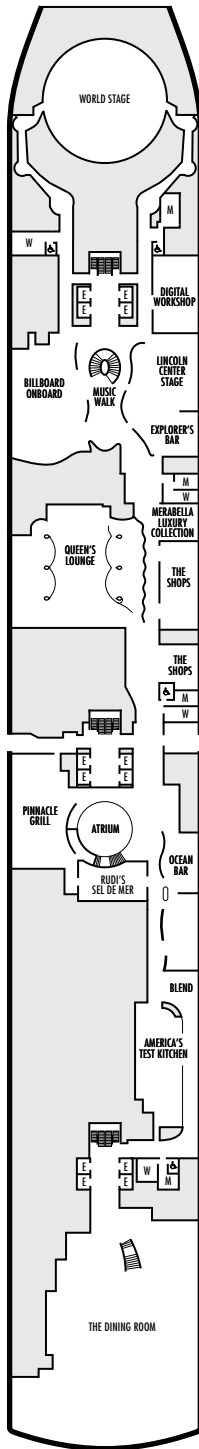

MAIN DECK
Staterooms 1001–1177

PLAZA DECK

PROMENADE DECK

BEETHOVEN DECK
Staterooms 4001–4221

GERSHWIN DECK
Staterooms 5001–5225

MOZART DECK
Staterooms 6001–6235

STATEROOM SYMBOL LEGEND

- Quad (2 lower beds, 1 sofa bed, 1 upper)
- ⊙ Triple (2 lower beds, 1 upper)
- Triple (2 lower beds, 1 sofa bed)
- ⊕ Double (2 lower beds convertible to 1 king-size bed, no Murphy bed, no sofa bed)
- △ Partially obstructed view
- + Connecting rooms
- ◆ Floor-to-ceiling windows
- * Shower only
- ▷ Uncovered verandah
- ◆ Staterooms have solid steel verandah railings instead of clear-view Plexiglas® railings

ACCESSIBILITY STATEROOM SYMBOL LEGEND

- ♿ Suites SA7094, A6150 & A6148, and staterooms VA8147, VA8145, VA8134, VA8132, I-7108, I-7101, I-6131, I-6116, V5171, V5152, I-5129, I-5112, V5057, V5055, V5054, V5052, VH4167, VH4146, VH4107, VH4096, C1134, C1125, C1123, C1121 are fully accessible, roll-in shower only
- ★ Suites B8101 & SA7092 and staterooms K11049, VB11038, VQ10033, VE8142, VD7049, K6185, VC6158, V5051, V5048, FB1172 & E1165 are ambulatory accessible, shower only with small step, step into bathroom, standard interior and exterior door size

SHIP SPECIFICATIONS & FACILITIES

- 2,650 Guests
- 1,036 Crew
- 99,500 Gross Tons
- 975 Feet Long
- 13 Guest Decks
- Wraparound Promenade Deck
- 12 Restaurants & Cafes
- 7 Entertainment Venues
- 7 Lounges/Bars
- 2 Outdoor Swimming Pools (one with sliding glass roof)
- Spa & Salon
- Fitness Center
- Suite Lounge
- Duty-free Shops
- Library/Internet Cafe
- Onboard Wi-Fi Access
- Casino
- Sport Courts

Important Note: Not all staterooms within each category have the same furniture configuration and/or facilities. Appropriate symbols within the rooms on the deck plans describe differences from the stateroom descriptions below.