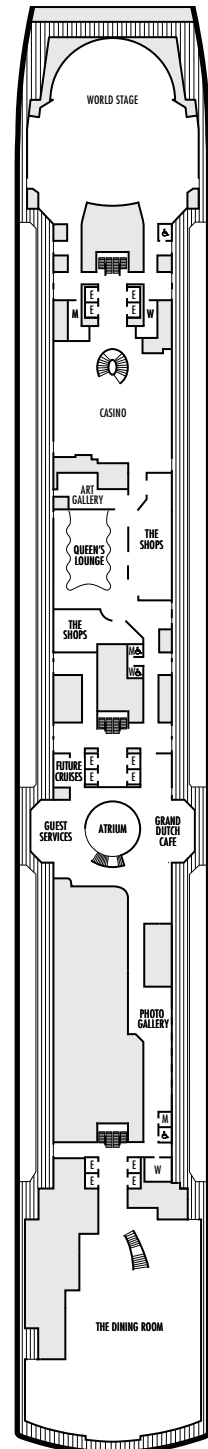

MAIN DECK
Staterooms 1001–1177

PLAZA DECK

PROMENADE DECK

BEETHOVEN DECK
Staterooms 4001–4221

GERSHWIN DECK
Staterooms 5001–5225

MOZART DECK
Staterooms 6001–6235

STATEROOM SYMBOL LEGEND

- Quad (2 lower beds, 1 sofa bed, 1 upper)
- ⊙ Triple (2 lower beds, 1 upper)
- Triple (2 lower beds, 1 sofa bed)
- ⊕ Double (2 lower beds convertible to 1 king-size bed, no Murphy bed, no sofa bed)
- △ Partially obstructed view
- + Connecting rooms
- ◆ Floor-to-ceiling windows
- * Shower only
- ▷ Uncovered verandah
- ◆ Staterooms have solid steel verandah railings instead of clear-view Plexiglas® railings

ACCESSIBILITY STATEROOM SYMBOL LEGEND

- ♿ Suites SA7094, A6150 & A6148, and staterooms VA8147, VA8145, VA8134, VA8132, I-7108, I-7101, I-6131, I-6116, V5171, V5152, I-5129, I-5112, V5057, V5055, V5054, V5052, VH4167, VH4146, VH4107, VH4096, C1134, C1125, C1123, C1121 are fully accessible, roll-in shower only
- ★ Suites B8101 & SA7092 and staterooms K11049, VB11038, VQ10033, VE8142, VD7049, K6185, VC6158, V5051, V5048, FB1172 & E1165 are ambulatory accessible, shower only with small step, step into bathroom, standard interior and exterior door size

SHIP SPECIFICATIONS & FACILITIES

- 2,650 Guests
- 1,036 Crew
- 99,500 Gross Tons
- 975 Feet Long
- 13 Guest Decks
- Wraparound Promenade Deck
- 12 Restaurants & Cafes
- 7 Entertainment Venues
- 7 Lounges/Bars
- 2 Outdoor Swimming Pools (one with sliding glass roof)
- Spa & Salon
- Fitness Center
- Suite Lounge
- Duty-free Shops
- Library/Internet Cafe
- Onboard Wi-Fi Access
- Casino
- Sport Courts