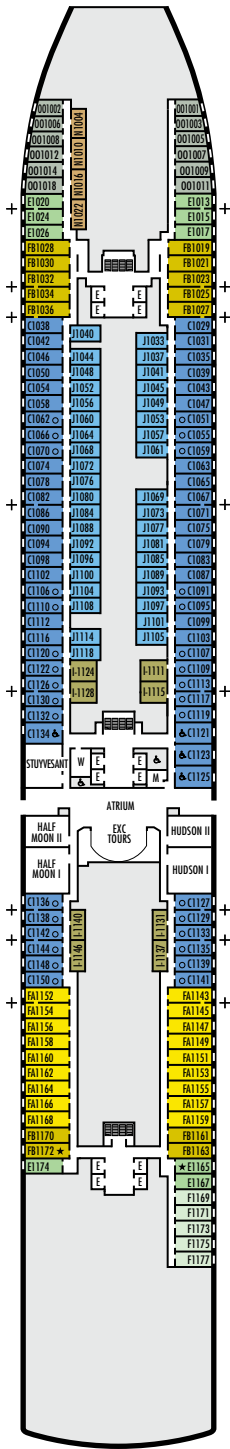

MAIN DECK
Staterooms 1001–1177

PLAZA DECK

PROMENADE DECK

BEETHOVEN DECK
Staterooms 4001–4221

GERSHWIN DECK
Staterooms 5001–5225

MOZART DECK
Staterooms 6001–6235

STATEROOM SYMBOL LEGEND

- Quad (2 lower beds, 1 sofa bed, 1 upper)
- ⊙ Triple (2 lower beds, 1 upper)
- Triple (2 lower beds, 1 sofa bed)
- ⊕ Double (2 lower beds convertible to 1 king-size bed, no Murphy bed, no sofa bed)
- △ Partially obstructed view
- + Connecting rooms
- ◆ Floor-to-ceiling windows
- * Shower only
- ▷ Uncovered verandah
- ◆ Staterooms have solid steel verandah railings instead of clear-view Plexiglas® railings

ACCESSIBILITY STATEROOM SYMBOL LEGEND

- ♿ Suites SA7094, A6150 & A6148, and staterooms VA8147, VA8145, VA8134, VA8132, I-7108, I-7101, I-6131, I-6116, V5171, V5152, I-5129, I-5112, V5057, V5055, V5054, V5052, VH4167, VH4146, VH4107, VH4096, C1134, C1125, C1123, C1121 are fully accessible, roll-in shower only
- ★ Suites B8101 & SA7092 and staterooms K11049, VB11038, VQ10033, VE8142, VD7049, K6185, VC6158, V5051, V5048, FB1172 & E1165 are ambulatory accessible, shower only with small step, step into bathroom, standard interior and exterior door size

SHIP SPECIFICATIONS & FACILITIES

- 2,650 Guests
- 1,036 Crew
- 99,500 Gross Tons
- 975 Feet Long
- 13 Guest Decks
- Wraparound Promenade Deck
- 12 Restaurants & Cafes
- 7 Entertainment Venues
- 7 Lounges/Bars
- 2 Outdoor Swimming Pools (one with sliding glass roof)
- Spa & Salon
- Fitness Center
- Suite Lounge
- Duty-free Shops
- Library/Internet Cafe
- Onboard Wi-Fi Access
- Casino
- Sport Courts

Important Note: Not all staterooms within each category have the same furniture configuration and/or facilities. Appropriate symbols within the rooms on the deck plans describe differences from the stateroom descriptions below.