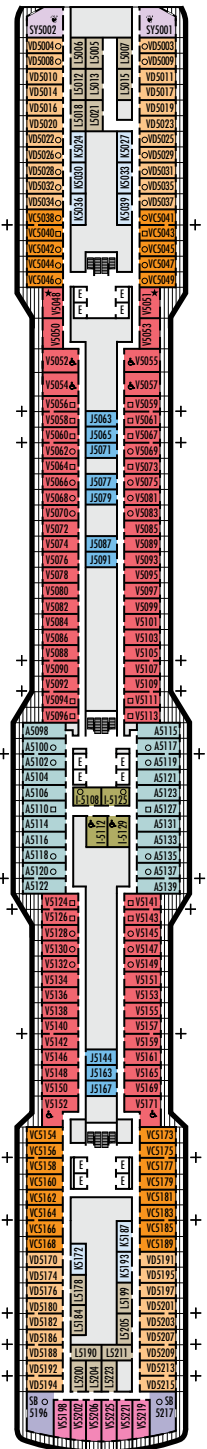

MAIN DECK
Staterooms 1001–1177

PLAZA DECK

PROMENADE DECK

BEETHOVEN DECK
Staterooms 4001–4221

GERSHWIN DECK
Staterooms 5001–5225

MOZART DECK
Staterooms 6001–6235

STATEROOM SYMBOL LEGEND

- Quad (2 lower beds, 1 sofa bed, 1 upper)
- ⊙ Triple (2 lower beds, 1 upper)
- Triple (2 lower beds, 1 sofa bed)
- ⊕ Double (2 lower beds convertible to 1 king-size bed, no Murphy bed, no sofa bed)
- △ Partially obstructed view
- + Connecting rooms
- ◆ Floor-to-ceiling windows
- * Shower only
- ▷ Uncovered verandah
- ◆ Staterooms have solid steel verandah railings instead of clear-view Plexiglas® railings

ACCESSIBILITY STATEROOM SYMBOL LEGEND

- ♿ Suites SA7094, A6150 & A6148, and staterooms VA8147, VA8145, VA8134, VA8132, I-7108, I-7101, I-6131, I-6116, V5171, V5152, I-5129, I-5112, V5057, V5055, V5054, V5052, VH4167, VH4146, VH4107, VH4096, C1134, C1125, C1123, C1121 are fully accessible, roll-in shower only
- ★ Suites B8101 & SA7092 and staterooms K11049, VB11038, VQ10033, VE8142, VD7049, K6185, VC6158, V5051, V5048, FB1172 & E1165 are ambulatory accessible, shower only with small step, step into bathroom, standard interior and exterior door size

SHIP SPECIFICATIONS & FACILITIES

- 2,650 Guests
- 1,036 Crew
- 99,500 Gross Tons
- 975 Feet Long
- 13 Guest Decks
- Wraparound Promenade Deck
- 12 Restaurants & Cafes
- 7 Entertainment Venues
- 7 Lounges/Bars
- 2 Outdoor Swimming Pools (one with sliding glass roof)
- Spa & Salon
- Fitness Center
- Suite Lounge
- Duty-free Shops
- Library/Internet Cafe
- Onboard Wi-Fi Access
- Casino
- Sport Courts

Important Note: Not all staterooms within each category have the same furniture configuration and/or facilities. Appropriate symbols within the rooms on the deck plans describe differences from the stateroom descriptions below.