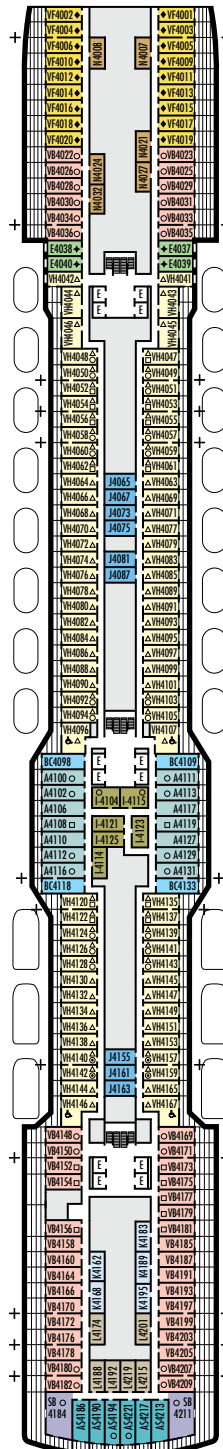

MAIN DECK
Staterooms 1001–1177

PLAZA DECK

PROMENADE DECK

BEETHOVEN DECK
Staterooms 4001–4221

GERSHWIN DECK
Staterooms 5001–5225

MOZART DECK
Staterooms 6001–6235

STATEROOM SYMBOL LEGEND

- Quad (2 lower beds, 1 sofa bed, 1 upper)
- ⊙ Triple (2 lower beds, 1 upper)
- Triple (2 lower beds, 1 sofa bed)
- ⊕ Double (2 lower beds convertible to 1 king-size bed, no Murphy bed, no sofa bed)
- △ Partially obstructed view
- + Connecting rooms
- ◆ Floor-to-ceiling windows
- * Shower only
- ▷ Uncovered verandah
- ◆ Staterooms have solid steel verandah railings instead of clear-view Plexiglas® railings

ACCESSIBILITY STATEROOM SYMBOL LEGEND

- ♿ Suites SA7094, A6150 & A6148, and staterooms VA8147, VA8145, VA8134, VA8132, I-7108, I-7101, I-6131, I-6116, V5171, V5152, I-5129, I-5112, V5057, V5055, V5054, V5052, VH4167, VH4146, VH4107, VH4096, C1134, C1125, C1123, C1121 are fully accessible, roll-in shower only
- ★ Suites B8101 & SA7092 and staterooms K11049, VB11038, VQ10033, VE8142, VD7049, K6185, VC6158, V5051, V5048, FB1172 & E1165 are ambulatory accessible, shower only with small step, step into bathroom, standard interior and exterior door size

SHIP SPECIFICATIONS & FACILITIES

- 2,650 Guests
- 1,036 Crew
- 99,500 Gross Tons
- 975 Feet Long
- 13 Guest Decks
- Wraparound Promenade Deck
- 12 Restaurants & Cafes
- 7 Entertainment Venues
- 7 Lounges/Bars
- 2 Outdoor Swimming Pools (one with sliding glass roof)
- Spa & Salon
- Fitness Center
- Suite Lounge
- Duty-free Shops
- Library/Internet Cafe
- Onboard Wi-Fi Access
- Casino
- Sport Courts

Important Note: Not all staterooms within each category have the same furniture configuration and/or facilities. Appropriate symbols within the rooms on the deck plans describe differences from the stateroom descriptions below.