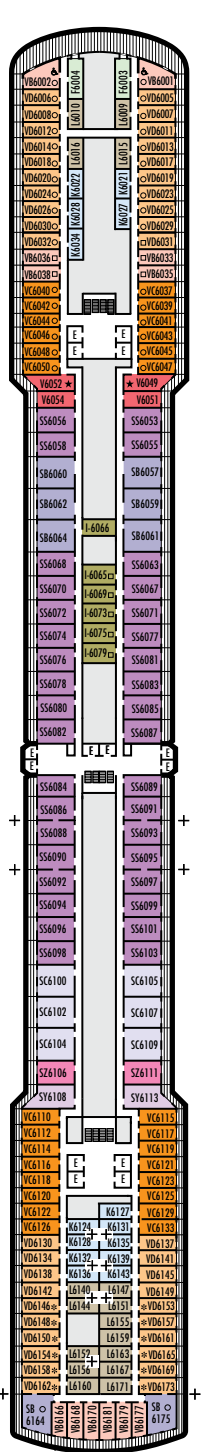

MAIN DECK
Staterooms 1001–1137

LOWER PROMENADE DECK

PROMENADE DECK

UPPER PROMENADE DECK
Staterooms 4001–4187

VERANDAH DECK
Staterooms 5001–5193

UPPER VERANDAH DECK
Staterooms 6001–6181

STATEROOM SYMBOL LEGEND

- Quad (2 lower beds, 1 sofa bed, 1 upper)
- Triple (2 lower beds, 1 sofa bed)
- △ Partial sea view
- X Fully obstructed view
- + Connecting rooms
- * Shower only
- ♣ Single-sink vanity, bathtub only
- ♠ Single-sink vanity
- ◆ Staterooms have solid steel verandah railings instead of clear-view Plexiglas® railings

ACCESSIBILITY STATEROOM SYMBOL LEGEND

- ♿ Staterooms I-8033, VB6002, VB6001, J1074, K1012 & K1011 are fully accessible, roll-in shower only
- ▼ Suites SA7058 & SA7057 are fully accessible with single side approach to the bed, bathtub and roll-in shower. Suites SY5002 & SY5001 are fully accessible with single side approach to the bed, roll-in shower only.
- ★ Staterooms VA8119, VA8116, VA8026, VA8025, V6052, V6049, V5140, V5135, V5054, V5051, VA4134, VA4131, H4092, H4089, VA4052, VA4051, D1100, D1099, C1082 & C1081 are ambulatory accessible, roll-in shower only

SHIP SPECIFICATIONS & FACILITIES

- 2,112 Guests
- 876 Crew
- 86,273 Gross Tons
- 936 Feet Long
- 11 Guest Decks
- Wraparound Promenade Deck
- 8 Restaurants & Cafes
- 5 Entertainment Venues
- 12 Lounges/Bars
- 2 Outdoor Swimming Pools (one with sliding glass roof)
- Spa & Salon
- Fitness Center
- Suite Lounge
- Duty-free Shops
- Library/Internet Cafe
- Onboard Wi-Fi Access
- Casino
- Sport Courts