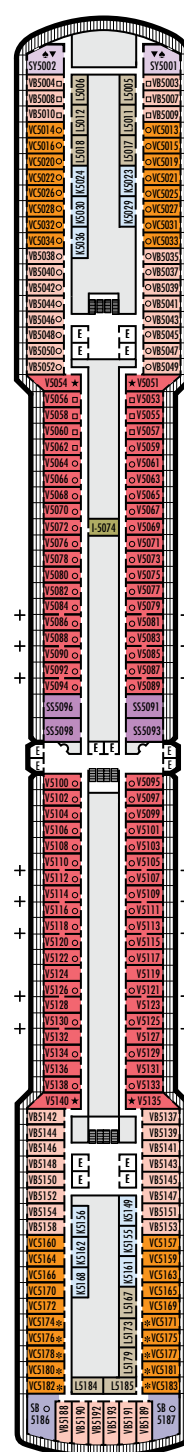

MAIN DECK
Staterooms 1001–1137

LOWER PROMENADE DECK

PROMENADE DECK

UPPER PROMENADE DECK
Staterooms 4001–4187

VERANDAH DECK
Staterooms 5001–5193

UPPER VERANDAH DECK
Staterooms 6001–6181

STATEROOM SYMBOL LEGEND

- Quad (2 lower beds, 1 sofa bed, 1 upper)
- Triple (2 lower beds, 1 sofa bed)
- △ Partial sea view
- X Fully obstructed view
- + Connecting rooms
- * Shower only
- ♣ Single-sink vanity, bathtub only
- ♠ Single-sink vanity
- ◆ Staterooms have solid steel verandah railings instead of clear-view Plexiglas® railings

ACCESSIBILITY STATEROOM SYMBOL LEGEND

- ♿ Staterooms I-8033, VB6002, VB6001, J1074, K1012 & K1011 are fully accessible, roll-in shower only
- ▼ Suites SA7058 & SA7057 are fully accessible with single side approach to the bed, bathtub and roll-in shower. Suites SY5002 & SY5001 are fully accessible with single side approach to the bed, roll-in shower only.
- ★ Staterooms VA8119, VA8116, VA8026, VA8025, V6052, V6049, V5140, V5135, V5054, V5051, VA4134, VA4131, H4092, H4089, VA4052, VA4051, D1100, D1099, C1082 & C1081 are ambulatory accessible, roll-in shower only

SHIP SPECIFICATIONS & FACILITIES

- 2,112 Guests
- 876 Crew
- 86,273 Gross Tons
- 936 Feet Long
- 11 Guest Decks
- Wraparound Promenade Deck
- 8 Restaurants & Cafes
- 5 Entertainment Venues
- 12 Lounges/Bars
- 2 Outdoor Swimming Pools (one with sliding glass roof)
- Spa & Salon
- Fitness Center
- Suite Lounge
- Duty-free Shops
- Library/Internet Cafe
- Onboard Wi-Fi Access
- Casino
- Sport Courts