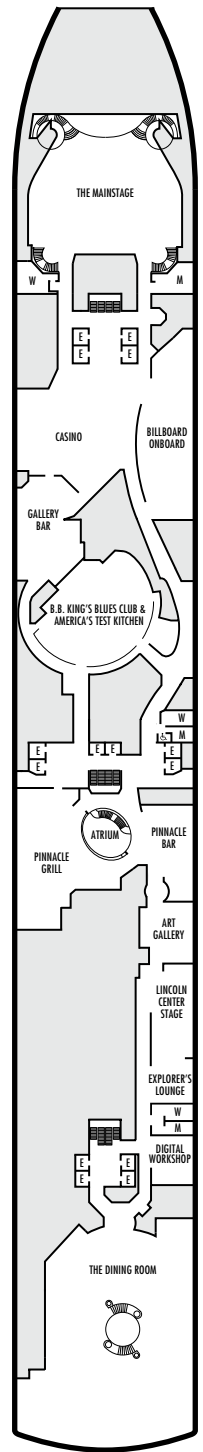

MAIN DECK
Staterooms 1001–1137

LOWER PROMENADE DECK

PROMENADE DECK

UPPER PROMENADE DECK
Staterooms 4001–4187

VERANDAH DECK
Staterooms 5001–5193

UPPER VERANDAH DECK
Staterooms 6001–6181

STATEROOM SYMBOL LEGEND

- Quad (2 lower beds, 1 sofa bed, 1 upper)
- Triple (2 lower beds, 1 sofa bed)
- △ Partial sea view
- X Fully obstructed view
- + Connecting rooms
- * Shower only
- ♣ Single-sink vanity, bathtub only
- ♠ Single-sink vanity
- ◆ Staterooms have solid steel verandah railings instead of clear-view Plexiglas® railings

ACCESSIBILITY STATEROOM SYMBOL LEGEND

- ♿ Staterooms I-8033, VB6002, VB6001, J1074, K1012 & K1011 are fully accessible, roll-in shower only
- ▼ Suites SA7058 & SA7057 are fully accessible with single side approach to the bed, bathtub and roll-in shower. Suites SY5002 & SY5001 are fully accessible with single side approach to the bed, roll-in shower only.
- ★ Staterooms VA8119, VA8116, VA8026, VA8025, V6052, V6049, V5140, V5135, V5054, V5051, VA4134, VA4131, H4092, H4089, VA4052, VA4051, D1100, D1099, C1082 & C1081 are ambulatory accessible, roll-in shower only