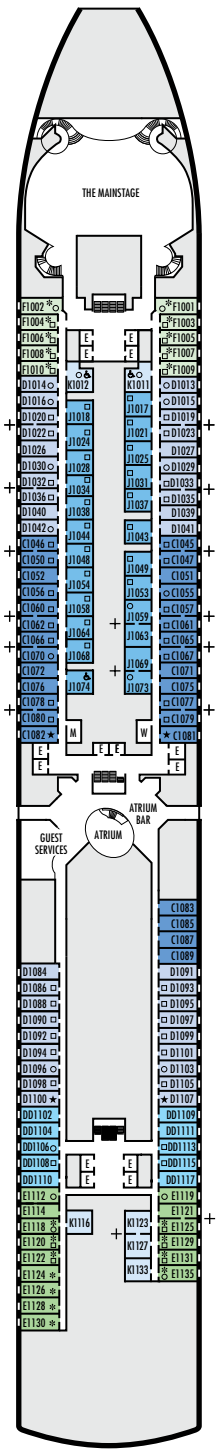

MAIN DECK
Staterooms 1001–1137

LOWER PROMENADE DECK

PROMENADE DECK

UPPER PROMENADE DECK
Staterooms 4001–4187

VERANDAH DECK
Staterooms 5001–5193

UPPER VERANDAH DECK
Staterooms 6001–6181

STATEROOM SYMBOL LEGEND

- Quad (2 lower beds, 1 sofa bed, 1 upper)
- Triple (2 lower beds, 1 sofa bed)
- △ Partial sea view
- X Fully obstructed view
- + Connecting rooms
- * Shower only
- ♣ Single-sink vanity, bathtub only
- ♠ Single-sink vanity
- ◆ Staterooms have solid steel verandah railings instead of clear-view Plexiglas® railings

ACCESSIBILITY STATEROOM SYMBOL LEGEND

- ♿ Staterooms I-8033, VB6002, VB6001, J1074, K1012 & K1011 are fully accessible, roll-in shower only
- ▼ Suites SA7058 & SA7057 are fully accessible with single side approach to the bed, bathtub and roll-in shower. Suites SY5002 & SY5001 are fully accessible with single side approach to the bed, roll-in shower only.
- ★ Staterooms VA8119, VA8116, VA8026, VA8025, V6052, V6049, V5140, V5135, V5054, V5051, VA4134, VA4131, H4092, H4089, VA4052, VA4051, D1100, D1099, C1082 & C1081 are ambulatory accessible, roll-in shower only

SHIP SPECIFICATIONS & FACILITIES

- 2,112 Guests
- 876 Crew
- 86,273 Gross Tons
- 936 Feet Long
- 11 Guest Decks
- Wraparound Promenade Deck
- 8 Restaurants & Cafes
- 5 Entertainment Venues
- 12 Lounges/Bars
- 2 Outdoor Swimming Pools (one with sliding glass roof)
- Spa & Salon
- Fitness Center
- Suite Lounge
- Duty-free Shops
- Library/Internet Cafe
- Onboard Wi-Fi Access
- Casino
- Sport Courts