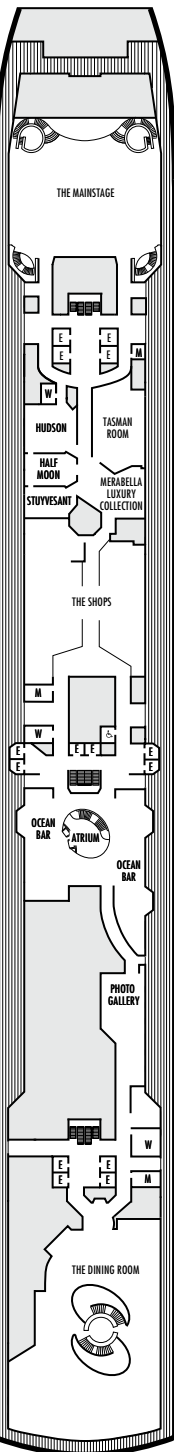

MAIN DECK
Staterooms 1001–1137

LOWER PROMENADE DECK

PROMENADE DECK

UPPER PROMENADE DECK
Staterooms 4001–4187

VERANDAH DECK
Staterooms 5001–5193

UPPER VERANDAH DECK
Staterooms 6001–6181

STATEROOM SYMBOL LEGEND

- Quad (2 lower beds, 1 sofa bed, 1 upper)
- Triple (2 lower beds, 1 sofa bed)
- △ Partial sea view
- X Fully obstructed view
- + Connecting rooms
- * Shower only
- ♣ Single-sink vanity, bathtub only
- ♠ Single-sink vanity
- ◆ Staterooms have solid steel verandah railings instead of clear-view Plexiglas® railings

ACCESSIBILITY STATEROOM SYMBOL LEGEND

- ♿ Staterooms I-8033, VB6002, VB6001, J1074, K1012 & K1011 are fully accessible, roll-in shower only
- ▼ Suites SA7058 & SA7057 are fully accessible with single side approach to the bed, bathtub and roll-in shower. Suites SY5002 & SY5001 are fully accessible with single side approach to the bed, roll-in shower only.
- ★ Staterooms VA8119, VA8116, VA8026, VA8025, V6052, V6049, V5140, V5135, V5054, V5051, VA4134, VA4131, H4092, H4089, VA4052, VA4051, D1100, D1099, C1082 & C1081 are ambulatory accessible, roll-in shower only