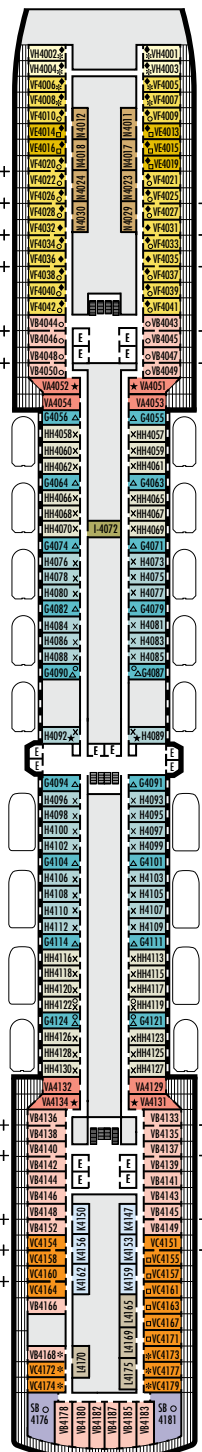

MAIN DECK
Staterooms 1001–1137

LOWER PROMENADE DECK

PROMENADE DECK

UPPER PROMENADE DECK
Staterooms 4001–4187

VERANDAH DECK
Staterooms 5001–5193

UPPER VERANDAH DECK
Staterooms 6001–6181

STATEROOM SYMBOL LEGEND

- Quad (2 lower beds, 1 sofa bed, 1 upper)
- Triple (2 lower beds, 1 sofa bed)
- △ Partial sea view
- X Fully obstructed view
- + Connecting rooms
- * Shower only
- ♣ Single-sink vanity, bathtub only
- ♠ Single-sink vanity
- ◆ Staterooms have solid steel verandah railings instead of clear-view Plexiglas® railings

ACCESSIBILITY STATEROOM SYMBOL LEGEND

- ♿ Staterooms I-8033, VB6002, VB6001, J1074, K1012 & K1011 are fully accessible, roll-in shower only
- ▼ Suites SA7058 & SA7057 are fully accessible with single side approach to the bed, bathtub and roll-in shower. Suites SY5002 & SY5001 are fully accessible with single side approach to the bed, roll-in shower only.
- ★ Staterooms VA8119, VA8116, VA8026, VA8025, V6052, V6049, V5140, V5135, V5054, V5051, VA4134, VA4131, H4092, H4089, VA4052, VA4051, D1100, D1099, C1082 & C1081 are ambulatory accessible, roll-in shower only

SHIP SPECIFICATIONS & FACILITIES

- 2,112 Guests
- 876 Crew
- 86,273 Gross Tons
- 936 Feet Long
- 11 Guest Decks
- Wraparound Promenade Deck
- 8 Restaurants & Cafes
- 5 Entertainment Venues
- 12 Lounges/Bars
- 2 Outdoor Swimming Pools (one with sliding glass roof)
- Spa & Salon
- Fitness Center
- Suite Lounge
- Duty-free Shops
- Library/Internet Cafe
- Onboard Wi-Fi Access
- Casino
- Sport Courts