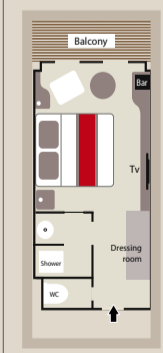

- Owner's Suite (484 sq.ft. + 97 sq.ft. private balcony)
Deck 6
- Prestige Suite (398 sq.ft. + 86 sq.ft. private balcony)
Deck 6 - 5
- Deluxe Suite (290 sq.ft. + 54 sq.ft. private balcony)
Deck 6
- Prestige Stateroom (200 sq.ft. + 43 sq.ft. private balcony)
Deck 4 - 5
- Deluxe Stateroom (200 sq.ft. + 43 sq.ft. private balcony)
Deck 3
- Superior Stateroom (226 sq.ft.)
Deck 3

Owner's suite
(484 sq.ft. + 97 sq.ft. private balcony)

Up to 92 Prestige staterooms or
(200 sq.ft. + 43 sq.ft. private balcony)
up to 20 Prestige suites
(398 sq.ft. + 86 sq.ft. private balcony)

3 Deluxe suites
(290 sq.ft. + 54 sq.ft. private balcony)

28 Deluxe state-rooms
(200 sq.ft. + 43 sq.ft. private balcony)

8 Superior state-rooms
(226 sq.ft.)