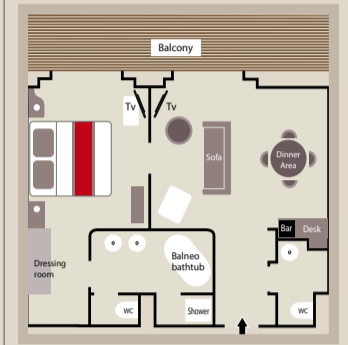

- Owner's Suite (484 sq.ft. + 97 sq.ft. private balcony)
  Deck 6
- Prestige Suite (398 sq.ft. + 86 sq.ft. private balcony)
  Deck 6 - 5
- Deluxe Suite (290 sq.ft. + 54 sq.ft. private balcony)
  Deck 6
- Prestige Stateroom (200 sq.ft. + 43 sq.ft. private balcony)
  Deck 4 - 5
- Deluxe Stateroom (200 sq.ft. + 43 sq.ft. private balcony)
  Deck 3
- Superior Stateroom (226 sq.ft.)
  Deck 3

- Length . . . . . 466 ft
- Beam . . . . . 59 ft
- Draft . . . . . 15,3 ft
- Cruising Speed . . . . . 16 knots
- Ice class . . . . . 1 C
- Classification . . . . . Bureau Veritas
- Flag . . . . . French
- Guest Decks 6
- Guest capacity (double occupancy) up to 264

1. PAX
2. Normal Crew Size 140
   - Fleet of expedition Zodiacs® . . . . . (Mark V HD)
   - Gross tonnage . . . . . 10 944 UMS
   - Electric motors . . . . . 2 x 2300 KW
   - Installed power . . . . . 6 400 KW
   - Construction . . . . . Fincantieri-Ancona-Italy

Owner's suite
(484 sq.ft. + 97 sq.ft. private balcony)