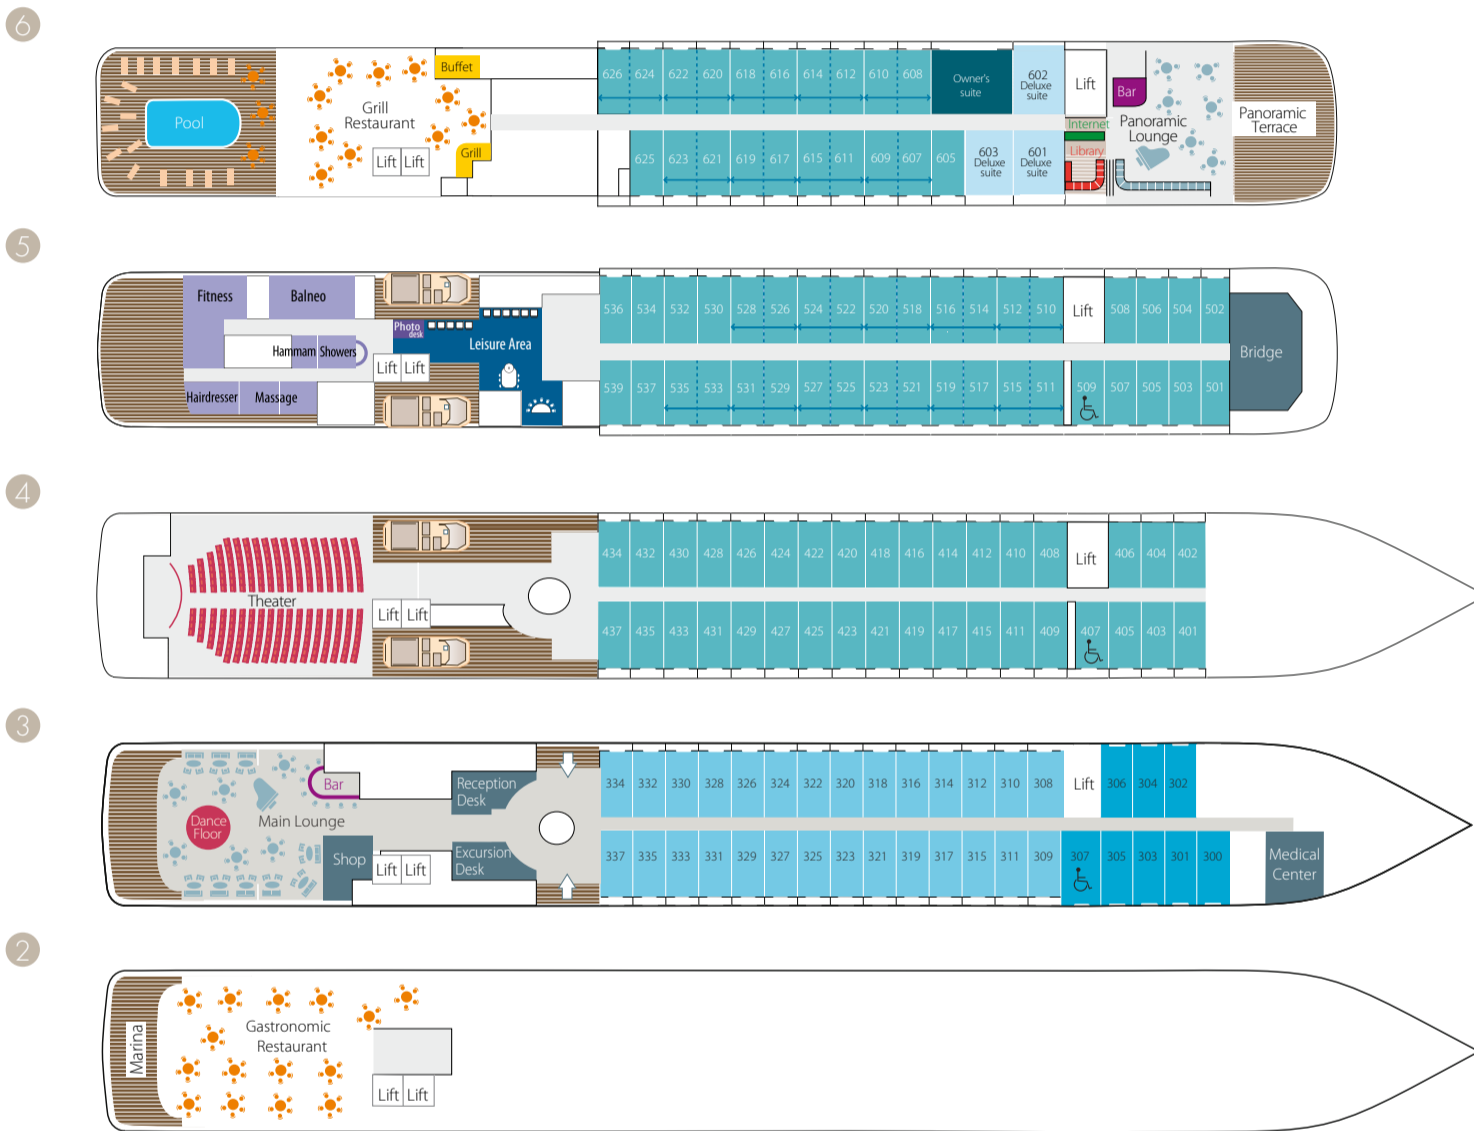

PLANS OF THE SHIP

CABIN PLANS

Elegance and flexibility of the suites and staterooms, decorated by French interior designers, panoramic sea view

DECK PLANS

The ship has 132 cabins including 95% with private balconies.

- 2 Gastronomic Restaurant - Marina
- 3 28 Deluxe staterooms with private balcony
8 Superior staterooms -
Main Lounge - Shop - Reception desk
Excursion desk - Medical center
- 4 35 Prestige staterooms with private balcony
Theater
- 5 37 Prestige staterooms with private balcony
(with 22 Prestige staterooms convertible into
11 Prestige suites)
Fitness - Beauty Corner Sothys™: Balneo,
Hammam, Massage, Hairdresser
Leisure area - Image & photo corner - Bridge
- 6 Owner's suite - 3 Deluxe suites with private
balcony - 20 Prestige staterooms with
private balcony (with 18 Prestige staterooms
convertible into 9 Prestige suites) - Pool
Grill Restaurant - Internet station - Library
Panoramic lounge - Panoramic terrace

- Owner's Suite (484 sq.ft. + 97 sq.ft. private balcony)
Deck 6
- Prestige Suite (398 sq.ft. + 86 sq.ft. private balcony)
Deck 6 - 5
- Deluxe Suite (290 sq.ft. + 54 sq.ft. private balcony)
Deck 6
- Prestige Stateroom (200 sq.ft. + 43 sq.ft. private balcony)
Deck 4 - 5
- Deluxe Stateroom (200 sq.ft. + 43 sq.ft. private balcony)
Deck 3
- Superior Stateroom (226 sq.ft.)
Deck 3

- Length 466 ft
- Beam 59 ft
- Draft 15,3 ft
- Cruising Speed 16 knots
- Ice class 1 C
- Classification Bureau Veritas
- Flag French
- Guest Decks 6
- Guest capacity (double occupancy) up to 264

- PAX
- Normal Crew Size 140
 - Fleet of expedition Zodiacs® (Mark V HD)
 - Gross tonnage 10 944 UMS
 - Electric motors 2 x 2300 KW
 - Installed power 6 400 KW
 - Construction Fincantieri-Ancona-Italy