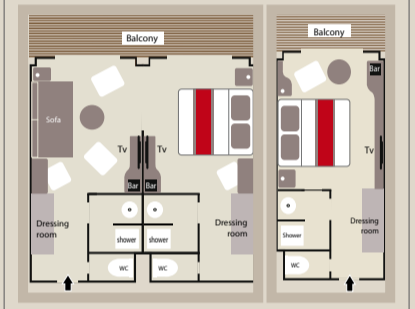

Up to 92 Prestige staterooms or
(200 sq.ft. + 43 sq.ft. private balcony)
up to 20 Prestige suites
(398 sq.ft. + 86 sq.ft. private balcony)