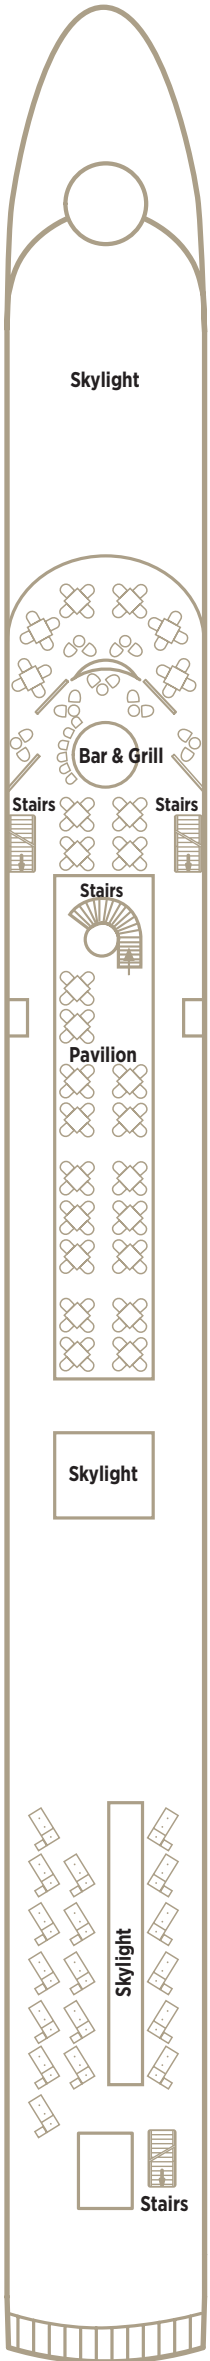

**CRYSTAL BACH
CRYSTAL MAHLER**

CS

Two Bedroom Crystal Suite | 750 sq. ft. / 69.5 sq. m.

S1 S2

Suite | 250 sq. ft. / 23.25 sq. m.

S3 S4

Suite | 220 sq. ft. / 20.5 sq. m.

Note: third berth available in S1, S2 and S3 only, based on availability and capacity

✚ Connecting rooms

DECK 4

DECK 3

DECK 2

DECK 1