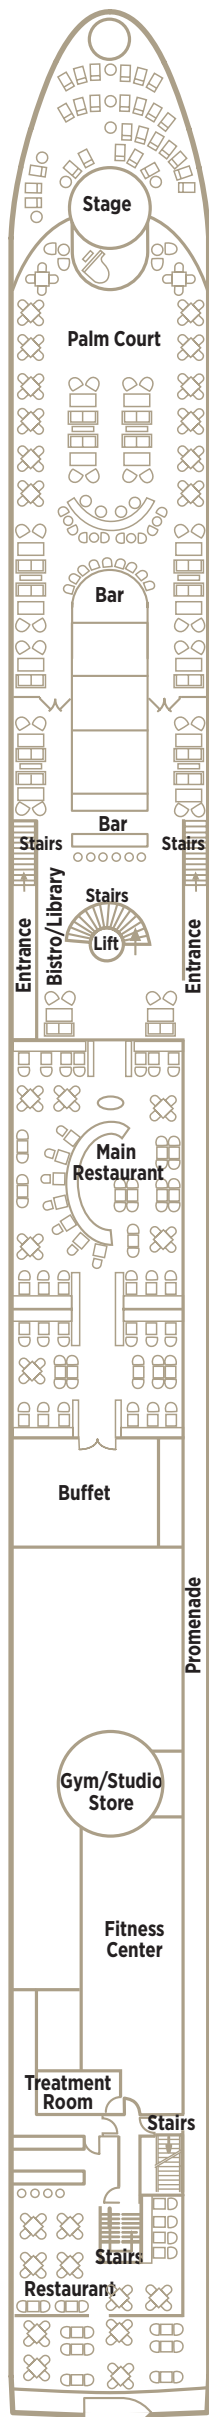

**CRYSTAL BACH
CRYSTAL MAHLER**

CS

Two Bedroom Crystal Suite | 750 sq. ft. / 69.5 sq. m.

S1 S2

Suite | 250 sq. ft. / 23.25 sq. m.

S3 S4

Suite | 220 sq. ft. / 20.5 sq. m.

Note: third berth available in S1, S2 and S3 only, based on availability and capacity

✚ Connecting rooms

DECK 4

DECK 3

DECK 2

DECK 1