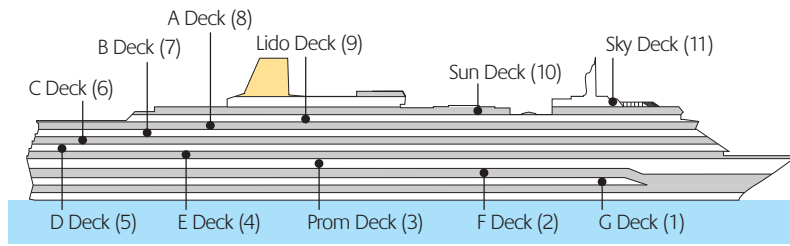

Arcadia Deck Plans

Arcadia - 83,500 tons, Bermudan registry, Built in 2005
Normal operating capacity: 2016 passengers and 880 crew
(maximum operating capacity: 2388 passengers)