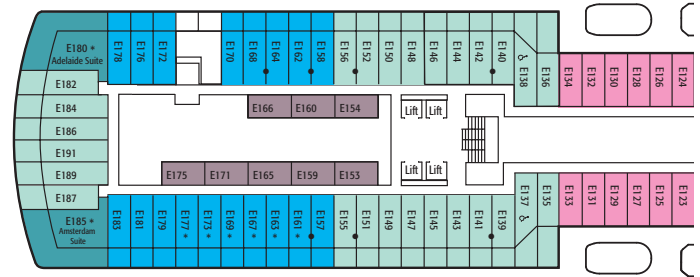

Stateroom Types

Suite with Balcony and Bath/Shower

- **AC** B deck
- **AD** A, B, C, D & E decks

Mini-Suite with Balcony and Bath/Shower

- **BD** B deck
- **BE** B & D decks

Deluxe Stateroom with Large Balcony and Bath/Shower

- **DA** D & E decks
- **DB** A, B, C & E decks

Deluxe Stateroom with Balcony and Bath/Shower

- **DC** A deck
- **DD** A & C decks

Deluxe Stateroom with Balcony and Bath/Shower

- **DE** A, C & D decks
- **DF** A, B, C & D decks

- **DG** A, B, C & D decks
- **DH** B, C & D decks
- **DI** D deck

Outside Stateroom with Bath/Shower

- **KA** C & G decks
- **KB** G deck
- **KC** G deck

Outside Stateroom with Bath/Shower (Obstructed View)

- **NA** E deck
- **NB** E deck
- **NC** E deck

Large Inside Stateroom with Shower

- **OA** A & C decks
- **OB** G deck
- **OC** G deck

Inside Stateroom with Shower

- **OD** A & B decks
- **OE** A & B decks
- **OF** A, B & C decks
- **OG** C & D decks
- **OH** E deck

* Stateroom has one additional bed in the form of a single sofa bed.
** Stateroom has two additional beds - one in the form of a single sofa bed and one in the form of an upper pullman berth.
• Staterooms with inter-connecting doors.

ARCADIA STATEROOM NOTES

Deluxe Stateroom: Please note that staterooms E1 - E42 have a metal balcony side.

Shower only Staterooms: Please note that staterooms C178, C180, C182, C185, C189, C191, D173 - D179, E1 - E8, E172, E176, E178, E179, E181, E183 and G1 - G10 have a shower only.

NA, NB and NC Staterooms: Please note that safety equipment blocks the view of all these staterooms.

Adapted Staterooms: Suites/Mini-Suites have a standard bath without a whirlpool, and a separate shower. All other staterooms have a shower only. The following staterooms C194, C203, C1, C2, E95, E96, G11, G12, G74, G81 and G82 are suitable for un-confined wheelchair access, however, please be aware that opening the door from within the stateroom will require assistance from an able-bodied companion.

All uppers berths in twin staterooms are easily accessible by a ladder provided in the stateroom.