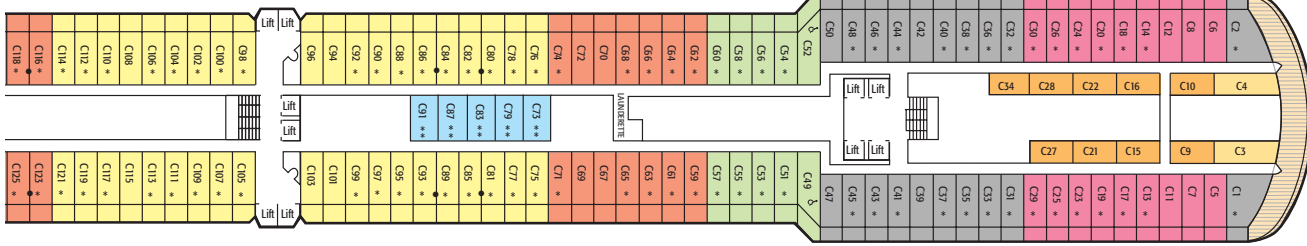

PORT

A DECK

STARBOARD

PORT

B DECK

STARBOARD

PORT

The balconies in staterooms B1 and B2 benefit from complete shade

C DECK

STARBOARD

PORT

Arcadia Deck Plans

Arcadia - 83,500 tons, Bermudan registry, Built in 2005
 Normal operating capacity: 2016 passengers and 880 crew
 (maximum operating capacity: 2388 passengers)

Stateroom Types