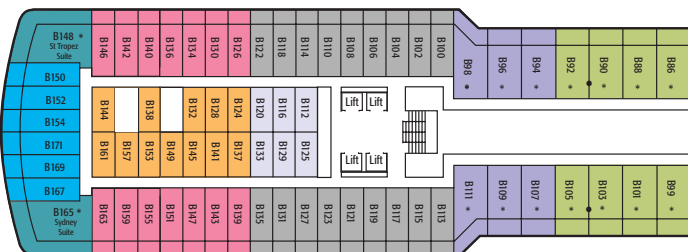

ARCADIA STATEROOM NOTES

Deluxe Stateroom: Please note that staterooms E1 - E42 have a metal balcony side.

Shower only Staterooms: Please note that staterooms C178, C180, C182, C185, C189, C191, D173 - D179, E1 - E8, E172, E176, E178, E179, E181, E183 and G1 - G10 have a shower only.

NA, NB and NC Staterooms: Please note that safety equipment blocks the view of all these staterooms.

Adapted Staterooms: Suites/Mini-Suites have a standard bath without a whirlpool, and a separate shower. All other staterooms have a shower only. The following staterooms C194, C203, C1, C2, E95, E96, G11, G12, G74, G81 and G82 are suitable for un-confined wheelchair access, however, please be aware that opening the door from within the stateroom will require assistance from an able-bodied companion.

All upper berths in twin staterooms are easily accessible by a ladder provided in the stateroom.