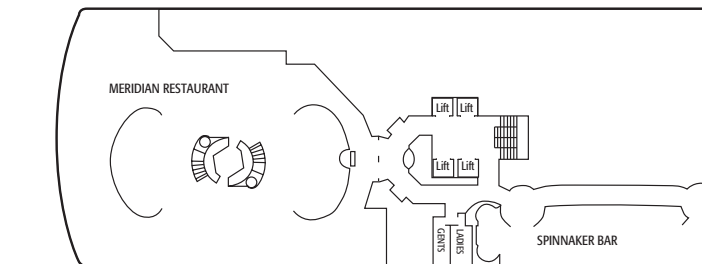

Stateroom Types

Suite with Balcony and Bath/Shower

- **AC** B deck
- **AD** A, B, C, D & E decks

Mini-Suite with Balcony and Bath/Shower

- **BD** B deck
- **BE** B & D decks

Deluxe Stateroom with Large Balcony and Bath/Shower

- **DA** D & E decks
- **DB** A, B, C & E decks

Deluxe Stateroom with Balcony and Bath/Shower

- **DC** A deck
- **DD** A & C decks

Deluxe Stateroom with Balcony and Bath/Shower

- **DE** A, C & D decks
- **DF** A, B, C & D decks

- **DG** A, B, C & D decks
- **DH** B, C & D decks
- **DI** D deck

Outside Stateroom with Bath/Shower

- **KA** C & G decks
- **KB** G deck
- **KC** G deck

Outside Stateroom with Bath/Shower (Obstructed View)

- **NA** E deck
- **NB** E deck
- **NC** E deck

Large Inside Stateroom with Shower

- **OA** A & C decks
- **OB** G deck
- **OC** G deck

Inside Stateroom with Shower

- **OD** A & B decks
- **OE** A & B decks
- **OF** A, B & C decks
- **OG** C & D decks
- **OH** E deck

* Stateroom has one additional bed in the form of a single sofa bed.
** Stateroom has two additional beds - one in the form of a single sofa bed and one in the form of an upper pullman berth.
• Staterooms with inter-connecting doors.

ARCADIA STATEROOM NOTES

Deluxe Stateroom: Please note that staterooms E1 - E42 have a metal balcony side.

Shower only Staterooms: Please note that staterooms C178, C180, C182, C185, C189, C191, D173 - D179, E1 - E8, E172, E176, E178, E179, E181, E183 and G1 - G10 have a shower only.

NA, NB and NC Staterooms: Please note that safety equipment blocks the view of all these staterooms.

Adapted Staterooms: Suites/Mini-Suites have a standard bath without a whirlpool, and a separate shower. All other staterooms have a shower only. The following staterooms C194, C203, C1, C2, E95, E96, G11, G12, G74, G81 and G82 are suitable for un-confined wheelchair access, however, please be aware that opening the door from within the stateroom will require assistance from an able-bodied companion.

All uppers berths in twin staterooms are easily accessible by a ladder provided in the stateroom.