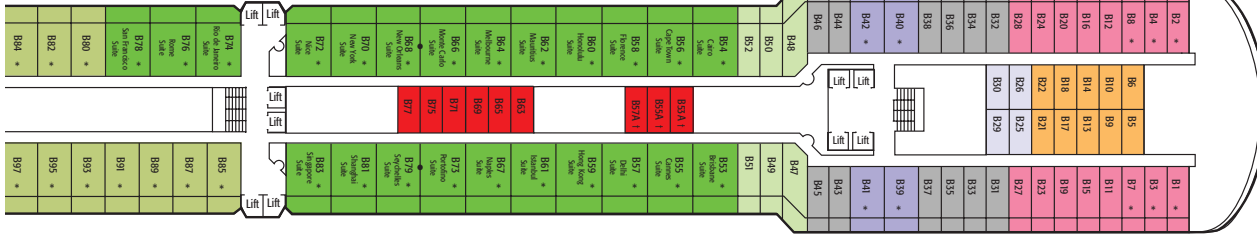

All upper berths in twin staterooms are easily accessible by a ladder provided in the stateroom.

SKY DECK

PORT

SUN DECK

STARBOARD

PORT

LIDO DECK

STARBOARD

PORT

A DECK

STARBOARD

PORT

B DECK

STARBOARD

PORT

The balconies in staterooms B1 and B2 benefit from complete shade

C DECK

STARBOARD

PORT

Arcadia Deck Plans

Arcadia - 83,500 tons, Bermudan registry, Built in 2005
 Normal operating capacity: 2016 passengers and 880 crew
 (maximum operating capacity: 2388 passengers)

Stateroom Types