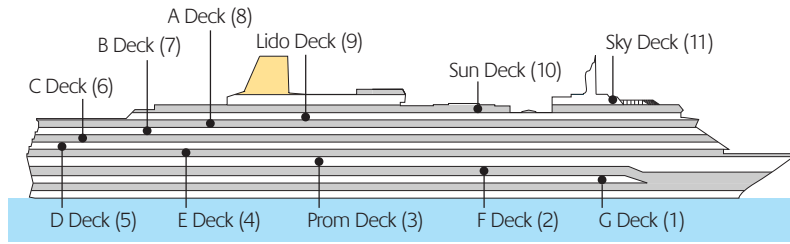

Arcadia Deck Plans

Arcadia - 83,500 tons, Bermudan registry, Built in 2005
 Normal operating capacity: 2016 passengers and 880 crew
 (maximum operating capacity: 2388 passengers)

Stateroom Types

Suite with Balcony and Bath/Shower

- AC** B deck
- AD** A, B, C, D & E decks

Mini-Suite with Balcony and Bath/Shower

- BD** B deck
- BE** B & D decks

Deluxe Stateroom with Large Balcony and Bath/Shower

- DA** D & E decks
- DB** A, B, C & E decks