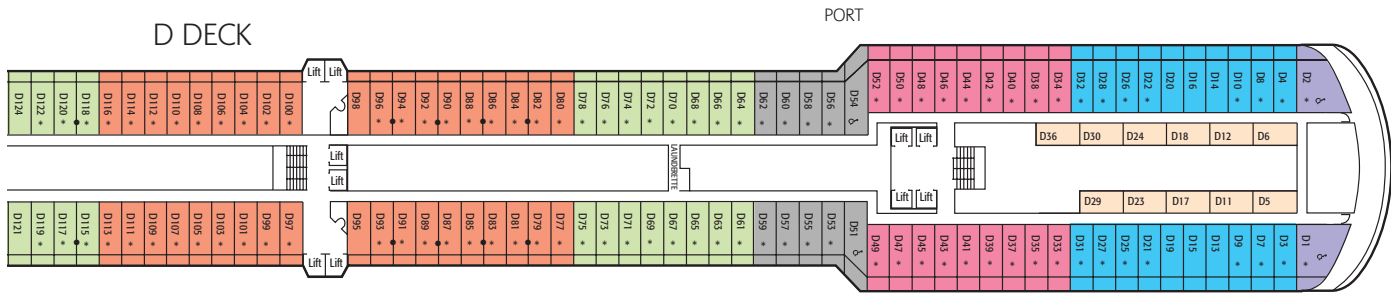

All uppers berths in twin staterooms are easily accessible by a ladder provided in the stateroom.

D DECK

STARBOARD

E DECK

STARBOARD

Safety equipment blocks the view of NA, NB & NC grade staterooms.

PROM DECK