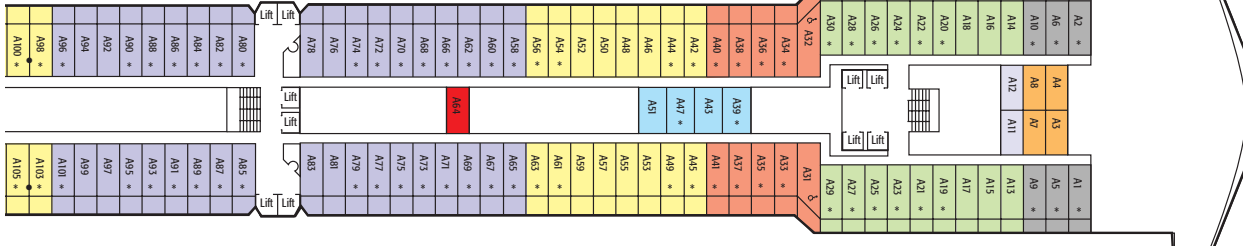

All upper berths in twin staterooms are easily accessible by a ladder provided in the stateroom.

SKY DECK

PORT

SUN DECK

STARBOARD

PORT

LIDO DECK

STARBOARD

PORT

A DECK

STARBOARD

PORT

B DECK

STARBOARD

PORT

The balconies in staterooms B1 and B2 benefit from complete shade