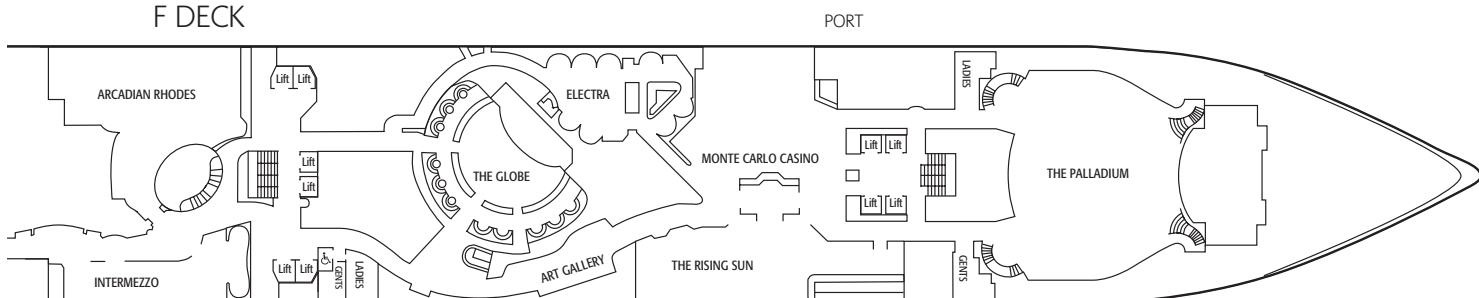

All uppers berths in twin staterooms are easily accessible by a ladder provided in the stateroom.

D DECK

STARBOARD

E DECK

STARBOARD

Safety equipment blocks the view of NA, NB & NC grade staterooms.

PROM DECK

STARBOARD

F DECK

STARBOARD

G DECK

STARBOARD