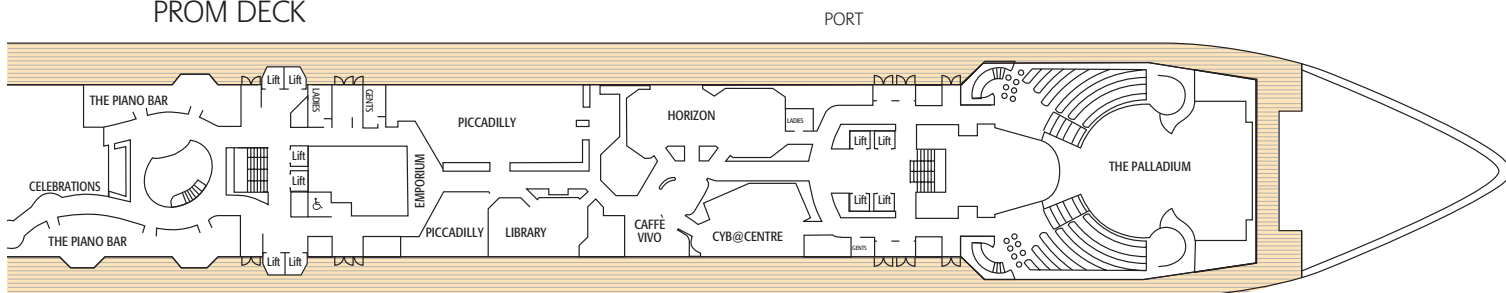

All uppers berths in twin staterooms are easily accessible by a ladder provided in the stateroom.

D DECK

STARBOARD

E DECK

STARBOARD

Safety equipment blocks the view of NA, NB & NC grade staterooms.

PROM DECK

STARBOARD

F DECK

STARBOARD

G DECK

STARBOARD