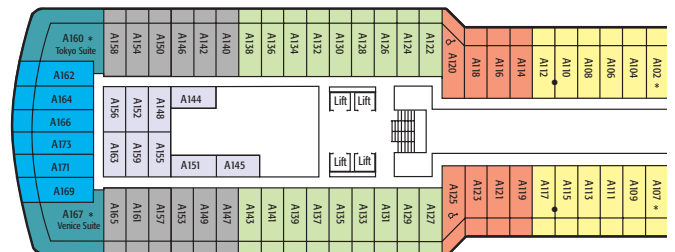

ARCADIA STATEROOM NOTES

Deluxe Stateroom: Please note that staterooms E1 - E42 have a metal balcony side.

Shower only Staterooms: Please note that staterooms C178, C180, C182, C185, C189, C191, D173 - D179, E1 - E8, E172, E176, E178, E179, E181, E183 and G1 - G10 have a shower only.

NA, NB and NC Staterooms: Please note that safety equipment blocks the view of all these staterooms.

Adapted Staterooms: Suites/Mini-Suites have a standard bath without a whirlpool, and a separate shower. All other staterooms have a shower only. The following staterooms C194, C203, C1, C2, E95, E96, G11, G12, G74, G81 and G82 are suitable for un-confined wheelchair access, however, please be aware that opening the door from within the stateroom will require assistance from an able-bodied companion.

All upper berths in twin staterooms are easily accessible by a ladder provided in the stateroom.