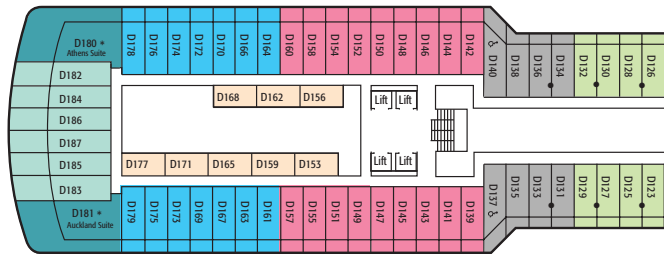

Stateroom Types

Suite with Balcony and Bath/Shower

- **AC** B deck
- **AD** A, B, C, D & E decks

Mini-Suite with Balcony and Bath/Shower

- **BD** B deck
- **BE** B & D decks

Deluxe Stateroom with Large Balcony and Bath/Shower

- **DA** D & E decks
- **DB** A, B, C & E decks

Deluxe Stateroom with Balcony and Bath/Shower

- **DC** A deck
- **DD** A & C decks

Deluxe Stateroom with Balcony and Bath/Shower

- **DE** A, C & D decks
- **DF** A, B, C & D decks

- **DG** A, B, C & D decks
- **DH** B, C & D decks
- **DI** D deck

Outside Stateroom with Bath/Shower

- **KA** C & G decks
- **KB** G deck
- **KC** G deck

Outside Stateroom with Bath/Shower (Obstructed View)

- **NA** E deck
- **NB** E deck
- **NC** E deck

Large Inside Stateroom with Shower

- **OA** A & C decks
- **OB** G deck
- **OC** G deck

Inside Stateroom with Shower

- **OD** A & B decks
- **OE** A & B decks
- **OF** A, B & C decks
- **OG** C & D decks
- **OH** E deck

* Stateroom has one additional bed in the form of a single sofa bed.
** Stateroom has two additional beds - one in the form of a single sofa bed and one in the form of an upper pullman berth.
• Staterooms with inter-connecting doors.

ARCADIA STATEROOM NOTES

Deluxe Stateroom: Please note that staterooms E1 - E42 have a metal balcony side.

Shower only Staterooms: Please note that staterooms C178, C180, C182, C185, C189, C191, D173 - D179, E1 - E8, E172, E176, E178, E179, E181, E183 and G1 - G10 have a shower only.

NA, NB and NC Staterooms: Please note that safety equipment blocks the view of all these staterooms.

Adapted Staterooms: Suites/Mini-Suites have a standard bath without a whirlpool, and a separate shower. All other staterooms have a shower only. The following staterooms C194, C203, C1, C2, E95, E96, G11, G12, G74, G81 and G82 are suitable for un-confined wheelchair access, however, please be aware that opening the door from within the stateroom will require assistance from an able-bodied companion.

All uppers berths in twin staterooms are easily accessible by a ladder provided in the stateroom.