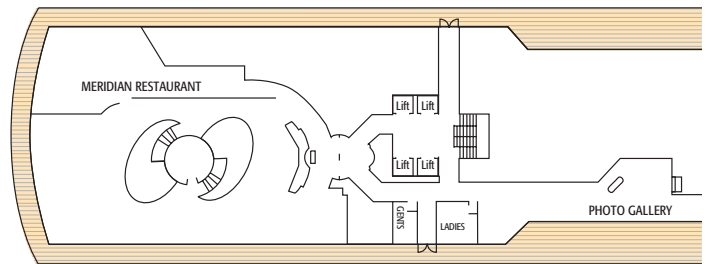

Stateroom Types

Suite with Balcony and Bath/Shower

- **AC** B deck
- **AD** A, B, C, D & E decks

Mini-Suite with Balcony and Bath/Shower

- **BD** B deck
- **BE** B & D decks

Deluxe Stateroom with Large Balcony and Bath/Shower

- **DA** D & E decks
- **DB** A, B, C & E decks

Deluxe Stateroom with Balcony and Bath/Shower

- **DC** A deck
- **DD** A & C decks

Deluxe Stateroom with Balcony and Bath/Shower

- **DE** A, C & D decks
- **DF** A, B, C & D decks

- **DG** A, B, C & D decks
- **DH** B, C & D decks
- **DI** D deck

Outside Stateroom with Bath/Shower

- **KA** C & G decks
- **KB** G deck
- **KC** G deck

Outside Stateroom with Bath/Shower (Obstructed View)

- **NA** E deck
- **NB** E deck
- **NC** E deck

Large Inside Stateroom with Shower

- **OA** A & C decks
- **OB** G deck
- **OC** G deck

Inside Stateroom with Shower

- **OD** A & B decks
- **OE** A & B decks
- **OF** A, B & C decks
- **OG** C & D decks
- **OH** E deck

* Stateroom has one additional bed in the form of a single sofa bed.
** Stateroom has two additional beds - one in the form of a single sofa bed and one in the form of an upper pullman berth.
• Staterooms with inter-connecting doors.

ARCADIA STATEROOM NOTES

Deluxe Stateroom: Please note that staterooms E1 - E42 have a metal balcony side.

Shower only Staterooms: Please note that staterooms C178, C180, C182, C185, C189, C191, D173 - D179, E1 - E8, E172, E176, E178, E179, E181, E183 and G1 - G10 have a shower only.

NA, NB and NC Staterooms: Please note that safety equipment blocks the view of all these staterooms.

Adapted Staterooms: Suites/Mini-Suites have a standard bath without a whirlpool, and a separate shower. All other staterooms have a shower only. The following staterooms C194, C203, C1, C2, E95, E96, G11, G12, G74, G81 and G82 are suitable for un-confined wheelchair access, however, please be aware that opening the door from within the stateroom will require assistance from an able-bodied companion.

All uppers berths in twin staterooms are easily accessible by a ladder provided in the stateroom.