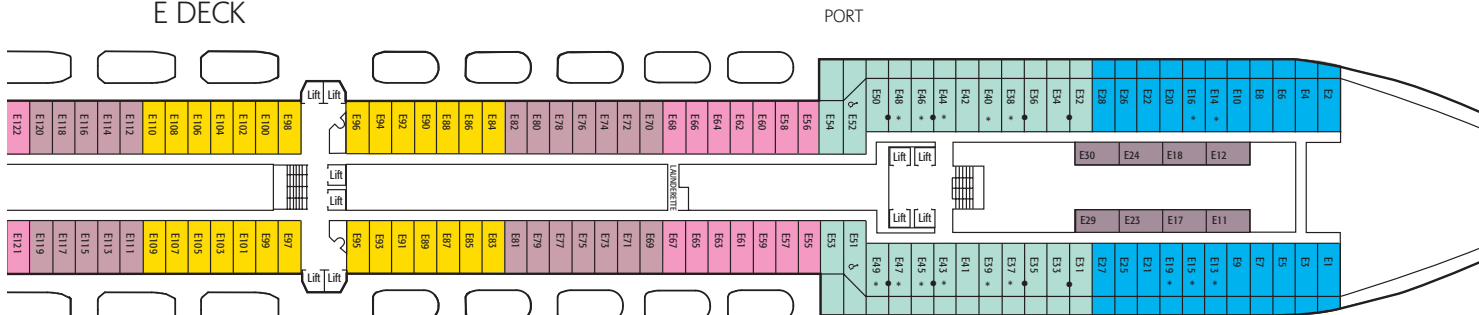

All uppers berths in twin staterooms are easily accessible by a ladder provided in the stateroom.

D DECK

STARBOARD

E DECK

STARBOARD

Safety equipment blocks the view of NA, NB & NC grade staterooms.

PROM DECK