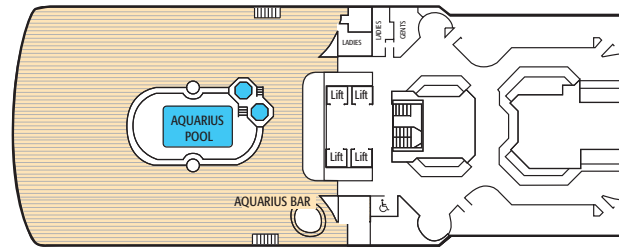

Arcadia Deck Plans

Arcadia - 83,500 tons, Bermudan registry, Built in 2005
 Normal operating capacity: 2016 passengers and 880 crew
 (maximum operating capacity: 2388 passengers)

Stateroom Types

Suite with Balcony and Bath/Shower

- AC** B deck
- AD** A, B, C, D & E decks

Mini-Suite with Balcony and Bath/Shower

- BD** B deck
- BE** B & D decks

Deluxe Stateroom with Large Balcony and Bath/Shower

- DA** D & E decks
- DB** A, B, C & E decks